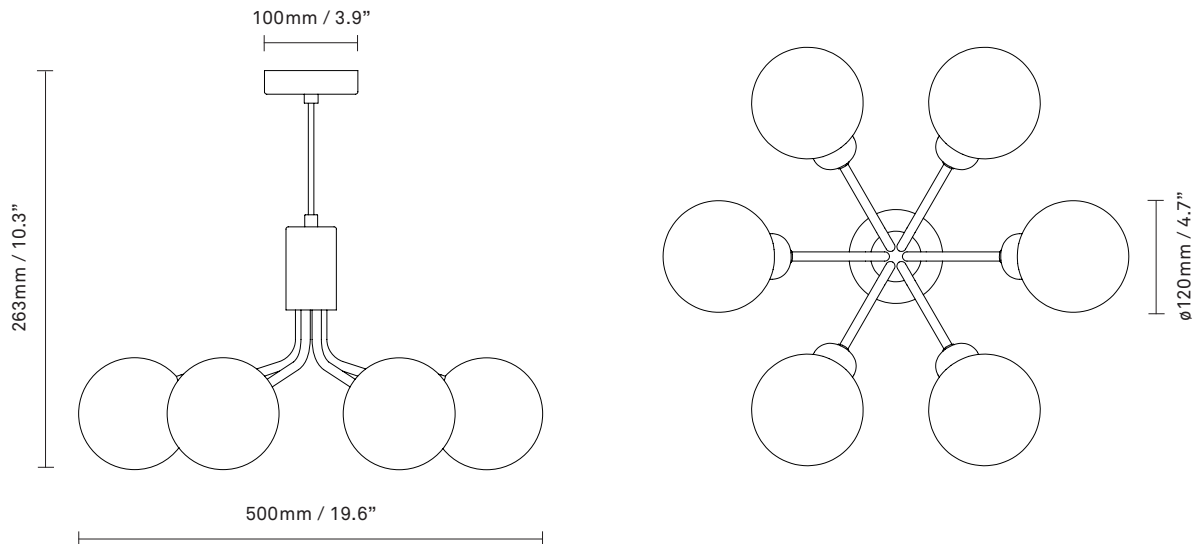

NUURA

APIALES 6
brushed brass / opal

Design: Sofie Refer, 2022

Apiales 6 is an intermediate version, complementing the chandeliers and single pendants from our Apiales collection. With inspiration from flowers, Apiales 6 unfolds the brushed brass metal stems into opal white glass globes, offering a soft and comfortable expression to rooms with limited space available.

Explore the rest of the Apiales collection on our website, [here](#)

Product no.: EU - 2053010 / US - 3053010

Certifications: CE, IP20, Class I

Type: Ceiling light - indoor

For information about IP ratings, click [here](#)

Light source: Socket: G9
Max wattage: 5W LED
Voltage (V): 220-240V / 120V

Dimensions: 500mm / 19.6in x 263mm / 10.3in
Glass: ø120mm / 4.7in
Cable length: 4000mm / 157.4in

See recommended light source [here](#)

Weight: Armature + glass: 3050g

Light source not included

Packaging: Dimensions: L: 430mm / 16.9in x
W: 430mm / 16.9in x H: 300mm / 11.8in
Weight: 1300g
Total weight incl. product: 4350g
Number of parcels: 1
Material: Brown cardboard