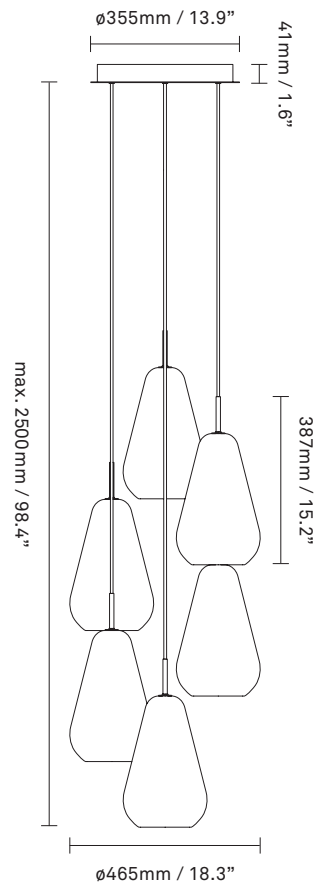

# NUURA

**ANOLI 6**  
**nordic gold / opal**

Design: Sofie Refer, 2018

**Anoli 6** in mouth blown opal glass and nordic gold finish Incl. ceiling plate.

Explore the rest of the Anoli collection on our website, [here](#)

**Product no.:** EU - 2011004 / US - 3011004

**Certifications:** CE, IP20, Class I

**Type:** Chandelier - indoor

**For information about IP ratings, click [here](#)**

**Colour:** Glass: opal / Metal: nordic gold

**Cleaning:** Use a soft dry cloth to clean the product.  
Do not use household cleaners.

**Materials:** Powder-coated metal, mouth-blown glass

**Light source:** Socket: E14 / G9  
Max wattage: 25W LED  
Voltage (V): 220-240V / 120V

**Dimensions:**  $\varnothing$ 465mm / 18.3in x 387mm / 15.2in  
Cable length: max. 2500mm / 98.4in

**Weight:** Armature + glass: 8390g

**See recommended light source [here](#)**

**Packaging:** Dimensions:L: 800mm / 31.4in  
x W: 600mm / 23.6in x H: 470mm / 18.5in  
Weight: 10610g  
Total weight incl. product: 19000g  
Number of parcels: 7  
Material: Brown cardboard