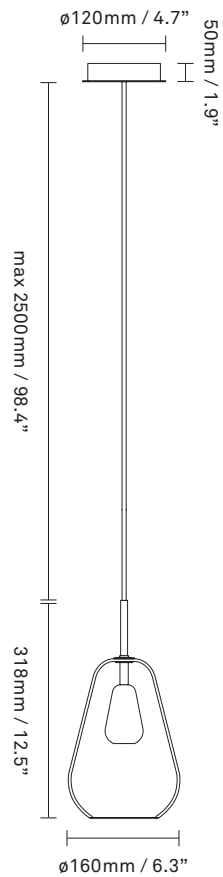

NUURA

ANOLI 1 SMALL
nordic gold / gold

Design: Sofie Refer, 2018

Anoli 1 Small in mouth blown gold glass and nordic gold finish Incl. ceiling plate.

Explore the rest of the Anoli collection on our website, [here](#)

Product no.: EU - 2013001 / US - 3013001

Certifications: CE, IP20, Class I

Type: Pendant - indoor

For information about IP ratings, click [here](#)

Colour: Glass: gold / Metal: nordic gold

Cleaning: Use a soft dry cloth to clean the product.
Do not use household cleaners.

Materials: Powder-coated metal, mouth-blown glass

Light source: Socket: E14 / E12
Max wattage: 25W LED
Voltage (V): 220-240V / 120V

Dimensions: 160mm / 6.3in x 318mm / 12.5in
Cable length: 2500mm / 98.4in

Weight: Armature + glass: 1100g

See recommended light source [here](#)

Packaging: Dimensions: L: 254mm / x10in
x W: 254mm / 10in x H: 403mm / 15.8in
Weight: 700g
Total weight incl. product: 1800g
Number of parcels: 1
Material: Brown cardboard