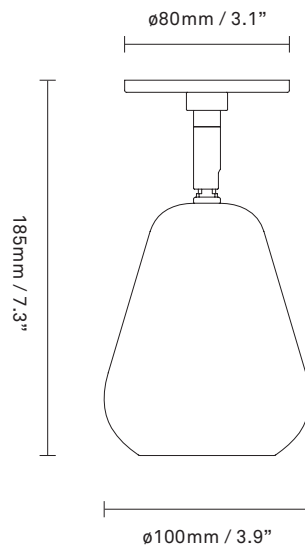

NUURA

ANOLI SPOT RECESSED
black / black

Design: Sofie Refer, 2024

Anoli Spot Recessed is designed for mounting to a ceiling or wall for a seamless finish. An excellent choice when space is at a premium, it delivers bright task light from its adjustable arm.
Explore the rest of the Anoli collection on our website, [here](#)

Materials: Powder-coated metal

Dimensions: 185mm / 7.2in Ø100mm / 3.9in

Light source: Socket: GU10
 Max wattage: 10W LED
 Voltage (V): 220-240V

Weight: Armature : 350g

See recommended light source [here](#)

Packaging: Dimensions: L: 125mm / x4.9in
 x W: 125mm/ 4.9in x H: 240mm / 9.4in
 Weight: 140g
 Total weight incl. product: 490g
 Number of parcels: 1
 Material: Brown cardboard

Light sources not included