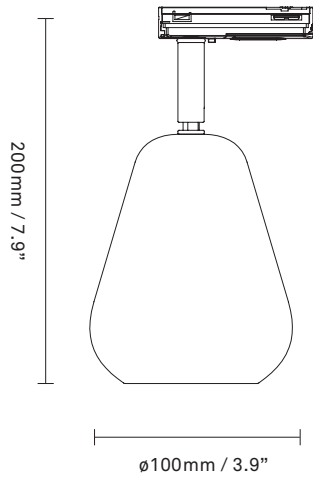

Anoli Spot Track is a flexible and adaptable design that provides both general and accent lighting. Explore the rest of the Anoli collection on our website, [here](#)

Product no.: EU - 2019005

Certifications: CE, UKCA, IP20, Class I

Type: Track Light

For information about IP ratings, click [here](#)

Colour: White

Cleaning: Use only soft dry or dampened cloth. Do not use any detergents.

Materials: Powder-coated metal

Light source: Socket: GU10
Max wattage: 10W LED
Voltage (V): 220-240V

Dimensions: 200mm / 11.8in Ø100mm / 3.9in

Weight: Armature : 270g

See recommended light source [here](#)

Packaging: Dimensions: L: 125mm / x4.9in
x W: 125mm/ 4.9in x H: 190mm / 7.5in
Weight: 120g
Total weight incl. product: 390g
Number of parcels: 1
Material: Brown cardboard

Light sources not included

Dimmable if installed with appropriate dimmable LED light source(s) suitable for your dimmer circuit.

Light source can be added to delivery on request or via our webshop at nuura.com.

Works with appropriate lighting control module. Module can be added to delivery on request.

Find our recommendations [here](#)