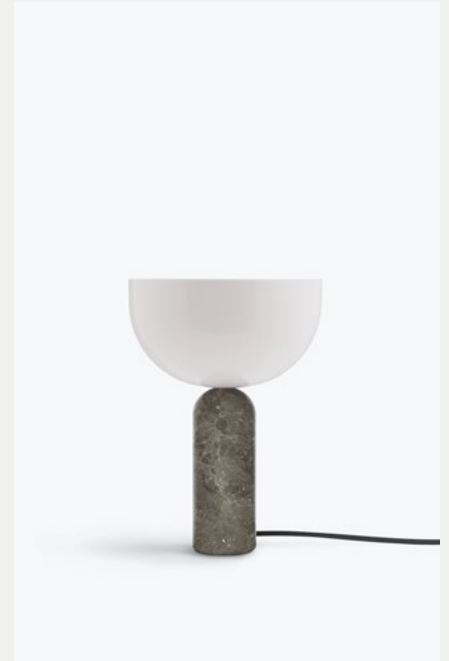

Variant Gris du Marais Marble
Item No 20422
EAN No 5712826204221