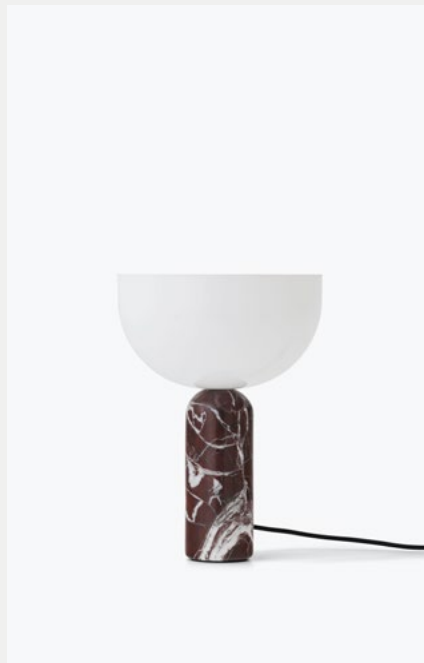

Variant Rosso Levanto Marble
Item No 20424
EAN No 5712826204245