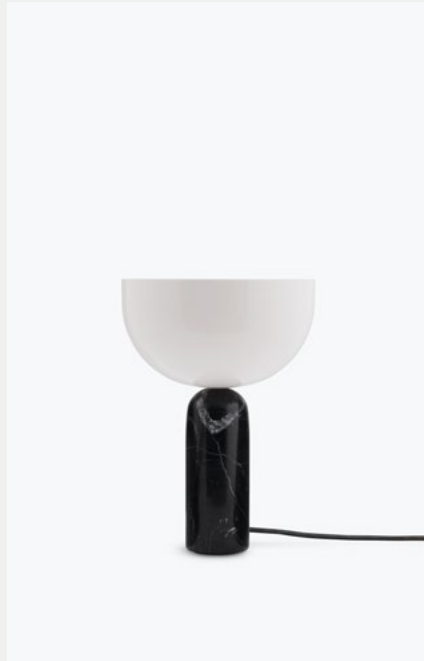

Variant Black Marble
Item No 20421
EAN No 5712826204214