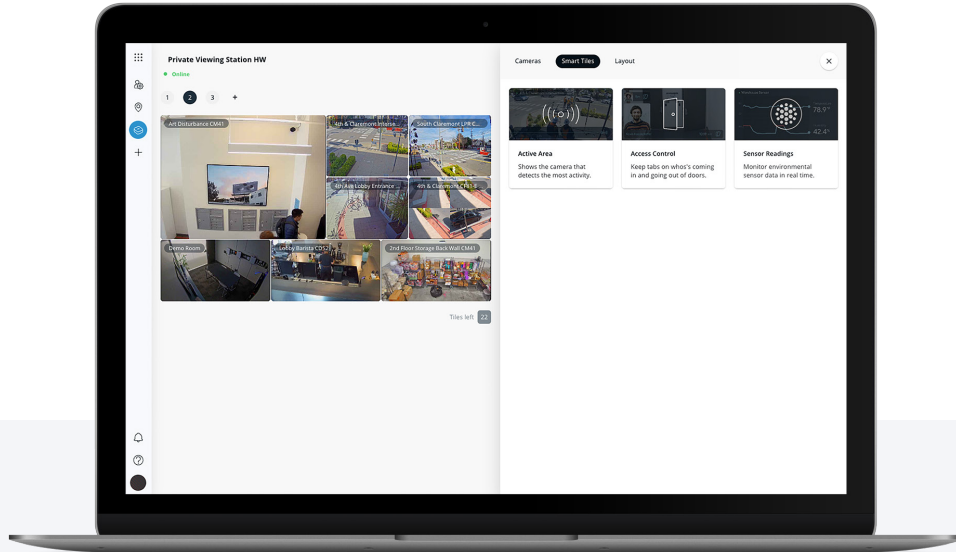

- Stream up to 300 cameras across 10 pages on a single display
- Ultra-low latency with crisp video playback
- Administrator managed device without requiring additional accounts
- Plug-and-play with zero local configuration needed
- Easily configure Smart Tiles and layout display from Command
- Automatically restarts after a power outage
- 10-year warranty

Smart Tiles

Easily configure your video wall using Smart Tiles from Command to prioritize camera feeds with high motion activity, door access control events and environmental data in real-time.

Active area

The active area tile allows customers to see the camera which has the most motion. This tile will dynamically switch to the camera that has the most motion in its field of view automatically. This is great for users to easily see where in their facility activity is happening and decide if it is something they need to act upon. There is also a graph at the bottom that shows over time when motion was detected the most.