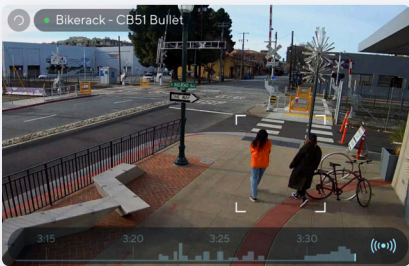

Smart Tiles

Easily configure your video wall using Smart Tiles from Command to prioritize camera feeds with high motion activity, door access control events and environmental data in real-time.

Active area

The active area tile allows customers to see the camera which has the most motion. This tile will dynamically switch to the camera that has the most motion in its field of view automatically. This is great for users to easily see where in their facility activity is happening and decide if it is something they need to act upon. There is also a graph at the bottom that shows over time when motion was detected the most.