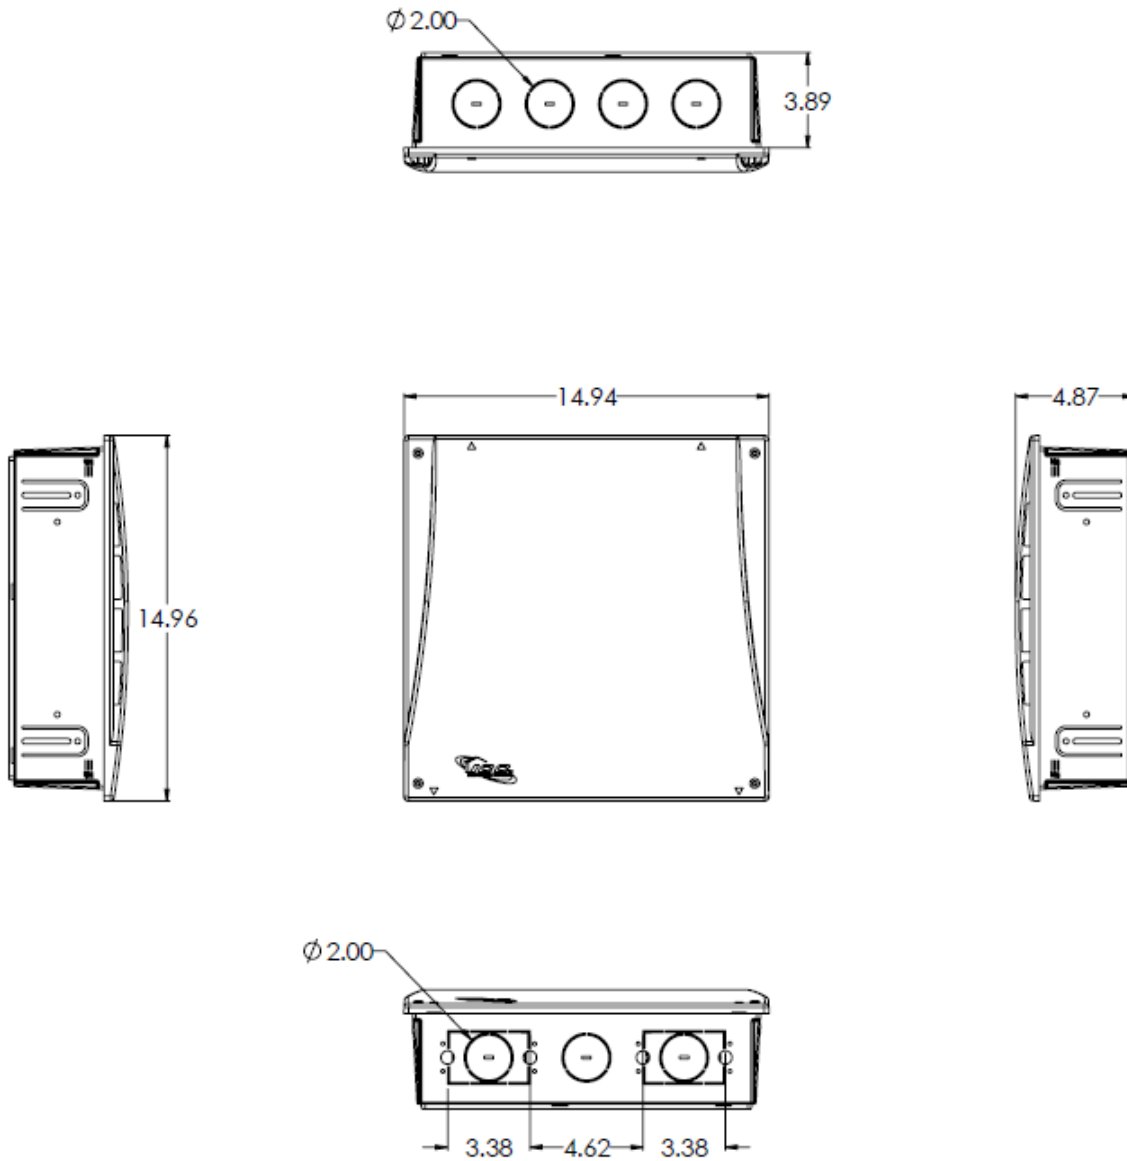

14" Plastic Net Media Center

Package Includes:

- A. 14" Plastic Net Media Center, 1 Piece**
- B. Net Media Center Plastic Cover, 1 Piece**
- C. Cardboard Protective Cover, 1 Piece**
- D. 6-18 x 3/4", Nickel Plated, Pan Head Phillips, Self-Tapping Screw, 4 Pieces**
- E. 10-16 x 1" Zinc Plated, Flat Head Phillips, Wood Screw, 4 Pieces**
- F. Wiring Location Sheet, 1 Piece**
- G. Installation Instruction Sheet, 1 Piece**

Features and Benefits

- Designed to serve as the central distribution point for voice, data, video, audio, and security services
- Internal modules can be mounted horizontally or vertically facilitating layout and wiring of systems, while providing optimum cable management
- Works with connectivity modules with push and pull fasteners
- Snap-in system enables users to quickly insert or move internal modules
- Includes 4 top, 3 bottom knockouts for routing cables and 4 tie points
- Includes 2 knockouts for optional AC power outlets (Not included) to provide power distribution
- Build with ABS plastic, lightweight, and sturdy
- Fits between 16" studs or can be wall mounted
- Depth mark, on the enclosure simplifies adjustment for drywall depths (1/2", 5/8", 3/4")
- Enclosure is not designed to be installed in firewall applications
- The cover snaps on and can be screwed down
- Accommodates all of ICRESXXXX residential modules
- Used with optional accessories including rubber grommets (ICRDSDCAC2)
- Complies with ETL, TIA-568-C, TIA-570-B, and TIA-607 standards

Part No: ICRESDP14E

Rev: A3

Page 1 of 2

icc.com | cs@icc.com

NOTE: UNLESS OTHERWISE SPECIFIED

- Material: ABS, UL 94V-0
- Color: White
- Finish: Matte

Part No: ICRESDP14E
Rev: A3
Page 2 of 2

icc.com | cs@icc.com