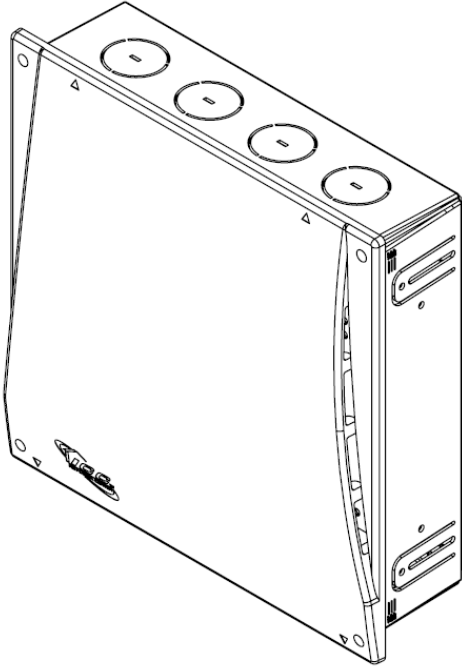

14" Plastic Net Media Center

Package Includes:

- A. 14" Plastic Net Media Center, 1 Piece**
- B. Net Media Center Plastic Cover, 1 Piece**
- C. Cardboard Protective Cover, 1 Piece**
- D. 6-18 x 3/4", Nickel Plated, Pan Head Phillips, Self-Tapping Screw, 4 Pieces**
- E. 10-16 x 1" Zinc Plated, Flat Head Phillips, Wood Screw, 4 Pieces**
- F. Wiring Location Sheet, 1 Piece**
- G. Installation Instruction Sheet, 1 Piece**

Features and Benefits

- Designed to serve as the central distribution point for voice, data, video, audio, and security services
- Internal modules can be mounted horizontally or vertically facilitating layout and wiring of systems, while providing optimum cable management
- Works with connectivity modules with push and pull fasteners
- Snap-in system enables users to quickly insert or move internal modules
- Includes 4 top, 3 bottom knockouts for routing cables and 4 tie points
- Includes 2 knockouts for optional AC power outlets (Not included) to provide power distribution
- Build with ABS plastic, lightweight, and sturdy
- Fits between 16" studs or can be wall mounted
- Depth mark, on the enclosure simplifies adjustment for drywall depths (1/2", 5/8", 3/4")
- Enclosure is not designed to be installed in firewall applications
- The cover snaps on and can be screwed down
- Accommodates all of ICRESXXXX residential modules
- Used with optional accessories including rubber grommets (ICRDSDCAC2)
- Complies with ETL, TIA-568-C, TIA-570-B, and TIA-607 standards

Part No: ICRESDP14E

Rev: A3

Page 1 of 2

icc.com | cs@icc.com

NOTE: UNLESS OTHERWISE SPECIFIED

- Material: ABS, UL 94V-0
- Color: White
- Finish: Matte

Part No: ICRESDP14E
Rev: A3
Page 2 of 2

icc.com | cs@icc.com