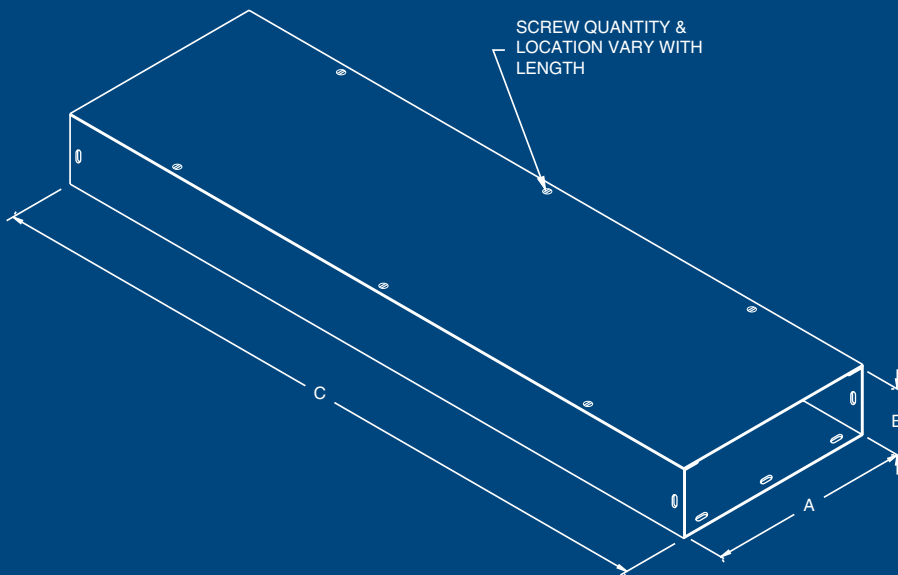

NEMA 1 X-RAY EQUIPMENT LAY-IN DUCT

Austin Lay-In wireway for X-Ray equipment is Underwriters Laboratories Listed and is designed to house electrical wiring where protection from dust, dirt, oil, and water are not necessary.

Construction:

- Fabricated in accordance with UL specifications from code gauge steel.
- Single sheet steel for body.
- Cover attached to body with plated steel screws.

Finish:

Austin Lay-In wireway for X-Ray equipment is provided standard with an ANSI 61 gray polyester powder coating inside and out.

Options:

- Special materials.
- Special finishes.

Wireways
& Trough
Products

**INDUSTRY
STANDARDS**

UL 870
NEMA Type 1
CUL 870

Austin Electrical Enclosures
Post Office Box 2320
Yadkinville, NC 27055

Phone: 336.468.2851
800.288.2851