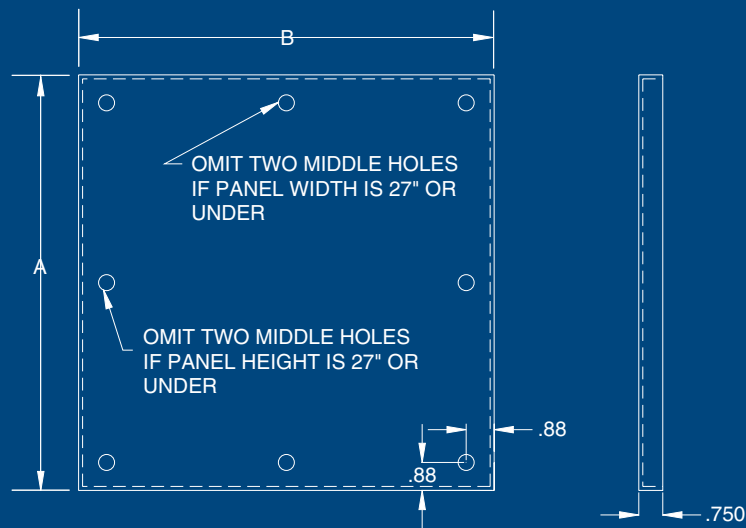

NEMA STEEL PANELS FOR SINGLE AND DOUBLE DOOR

NEMA Panels are code gauge steel and painted white. All panels have flanges on all four sides. Stainless steel panels are Type 304 or optional 316 stainless steel. Panel mounting hardware is furnished with all enclosures that will accept these panels.

Accessories

NEMA STEEL PANELS FOR SINGLE AND DOUBLE DOOR

Steel Panels for Single Door NEMA 4 & 12 Enclosures and Double Door Wall-Mt N-12 Enclosures

Catalog Number	Stainless Steel Catalog Number	Panel Size (AxB)	Weight	Catalog Number	Stainless Steel Catalog Number	Panel Size (AxB)	Weight
AB-1612TP	AB-1612TPX	13x9	4	AB-3630TP	AB-3630TPX	33x27	30
AB-1616TP	AB-1616TPX	13x13	6	AB-3636TP	AB-3636TPX	33x33	37
AB-2012TP	AB-2012TPX	17x9	5	AB-4224TP	AB-4224TPX	39x21	28
AB-2016TP	AB-2016TPX	17x13	7	AB-4230TP	AB-4230TPX	39x27	35
AB-2020TP	AB-2020TPX	17x17	9	AB-4236TP	AB-4236TPX	39x33	43
AB-2412TP	AB-2412TPX	21x9	7	AB-4824TP	AB-4824TPX	45x21	32
AB-2416TP	AB-2416TPX	21x13	9	AB-4830TP	AB-4830TPX	45x27	40
AB-2418TP	AB-2418TPX	23x15	8	AB-4836TP	AB-4836TPX	45x33	49
AB-2420TP	AB-2420TPX	21x17	13	AB-6030TP	AB-6030TPX	57x27	43
AB-2424TP	AB-2424TPX	21x21	15	AB-6036TP	AB-6036TPX	57x33	61
AB-3016TP	AB-3016TPX	27x13	12	AB-6042TP	AB-6042TPX	57x39	71
AB-3020TP	AB-3020TPX	27x17	16	AB-7224TP	AB-7224TPX	69x21	49
AB-3024TP	AB-3024TPX	27x21	19	AB-7230TP	AB-7230TPX	69x27	62
AB-3030TP	AB-3030TPX	27x27	24	AB-4848TP	AB-4848TPX	45x45	80
AB-3624TP	AB-3624TPX	33x21	24				

Steel Panels for Double Door NEMA 12 Enclosures with Legs

Catalog Number	Panel Size (AxB)	Weight	Catalog Number	Panel Size (AxB)	Weight
AB-5442DP	50x38	62	AB-7260DP	68x56	158
AB-6048DP	56x44	103	AB-7272DP	68x68	191
AB-6060DP	56x56	130			

Steel Panels for Double Door NEMA 4 Enclosures

Catalog Number	Panel Size (AxB)	Weight	Catalog Number	Panel Size (AxB)	Weight
AB-6248FP	56x44	103	AB-7460FP	68x56	158
AB-6260FP	56x56	130	AB-7472FP	68x68	191