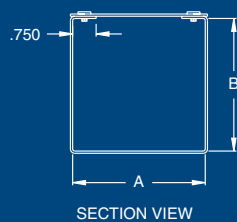

## Construction:

- Fabricated in accordance with UL specifications from code gauge steel.
- End caps spot welded in.
- Single sheet steel for body.
- Cover attached by screws.

Wireways  
& Trough  
Products