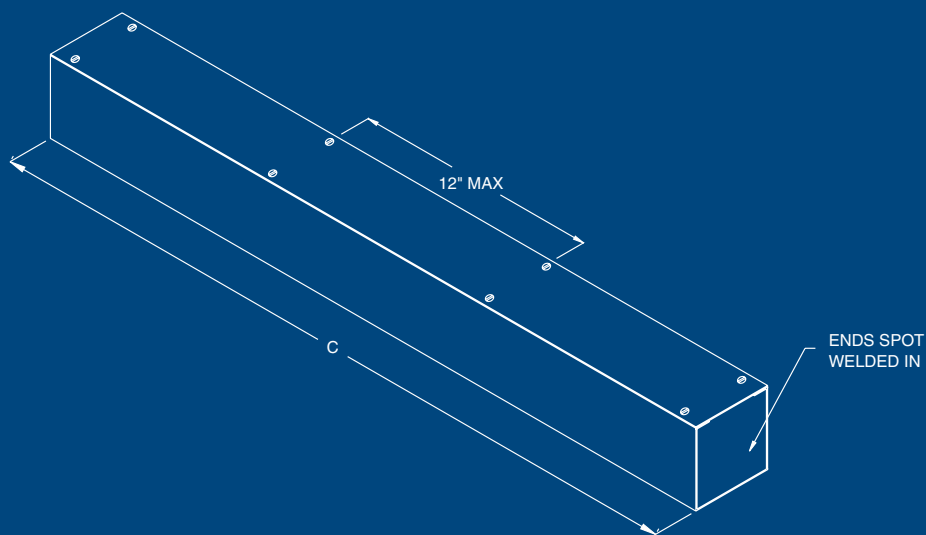

# AUSTIN SCREW COVER TROUGHS

Austin screw cover troughs are Underwriters Laboratories Listed for use of indoor wiring.

## Construction:

- Fabricated in accordance with UL specifications from code gauge steel.
- End caps spot welded in.
- Single sheet steel for body.
- Cover attached by screws.

Wireways  
& Trough  
Products