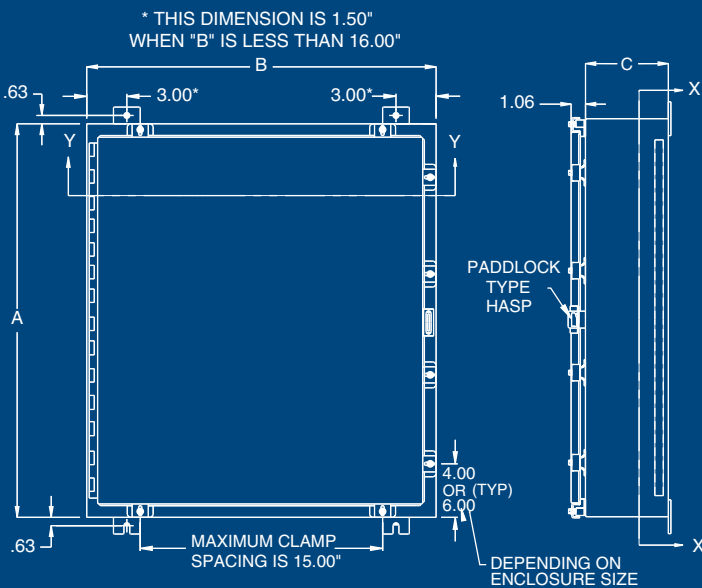

NEMA 4 SINGLE DOOR ENCLOSURES

Type 4 & 12 Enclosures

Austin NEMA 4 single door enclosures are Underwriters Laboratories Listed and are designed for use primarily to provide a degree of protection against windblown dust and rain, splashing water, hose directed water and damage from external ice formation.

Construction:

- Fabricated in accordance with UL specifications from code gauge steel.
- All seams continuously welded and ground smooth.
- Rolled lip around three sides of door and all sides of door opening for watertight seal.
- Door removed by pulling stainless steel continuous hinge pin.
- Neoprene gasket attached to door with oil resistant adhesive.
- Clamps on three sides of door for watertight seal.
- Stainless steel external hardware.
- Hasp and staple provided for padlocking.
- External mounting feet.
- Standard plastic self-adhesive print pocket.
- Standard collar studs for mounting optional panel.

Finish:

Austin NEMA 4 single door enclosures are provided standard with an ANSI 61 gray polyester powder coating inside and out. Optional panels are painted white.

Options:

- Special materials.
- Special finishes.
- Custom box size or construction.

INDUSTRY STANDARDS

UL 50 Types 4 & 12
UL 508 Types 4 & 12
NEMA Types 4 & 12
CUL Types 4 & 12

Austin Electrical Enclosures
Post Office Box 2320
Yadkinville, NC 27055

Phone: 336.468.2851
800.288.2851