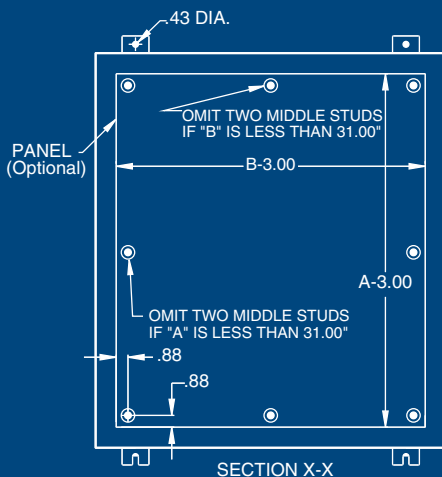

Construction:

- Fabricated in accordance with UL specifications from code gauge steel.
- All seams continuously welded and ground smooth.
- Rolled lip around three sides of door and all sides of door opening for watertight seal.
- Door removed by pulling stainless steel continuous hinge pin.
- Neoprene gasket attached to door with oil resistant adhesive.
- Clamps on three sides of door for watertight seal.
- Stainless steel external hardware.
- Hasp and staple provided for padlocking.
- External mounting feet.
- Standard plastic self-adhesive print pocket.
- Standard collar studs for mounting optional panel.

Finish:

Austin NEMA 4 single door enclosures are provided standard with an ANSI 61 gray polyester powder coating inside and out. Optional panels are painted white.

Options:

- Special materials.
- Special finishes.
- Custom box size or construction.