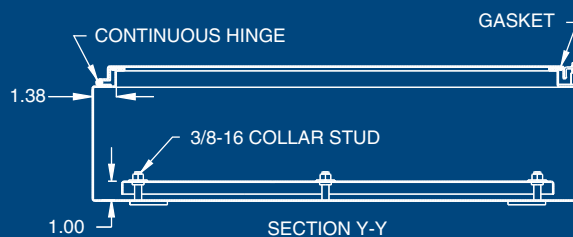

Construction:

- Fabricated in accordance with UL specifications from code gauge steel.
- All seams continuously welded and ground smooth.
- Rolled lip around three sides of door and all sides of door opening for watertight seal.
- Door removed by pulling stainless steel continuous hinge pin.
- Neoprene gasket attached to door with oil resistant adhesive.
- Clamps on three sides of door for watertight seal.
- Stainless steel external hardware.
- Hasp and staple provided for padlocking.
- External mounting feet.
- Standard plastic self-adhesive print pocket.
- Standard collar studs for mounting optional panel.

Finish:

Austin NEMA 4 single door enclosures are provided standard with an ANSI 61 gray polyester powder coating inside and out. Optional panels are painted white.

Options:

- Special materials.
- Special finishes.
- Custom box size or construction.