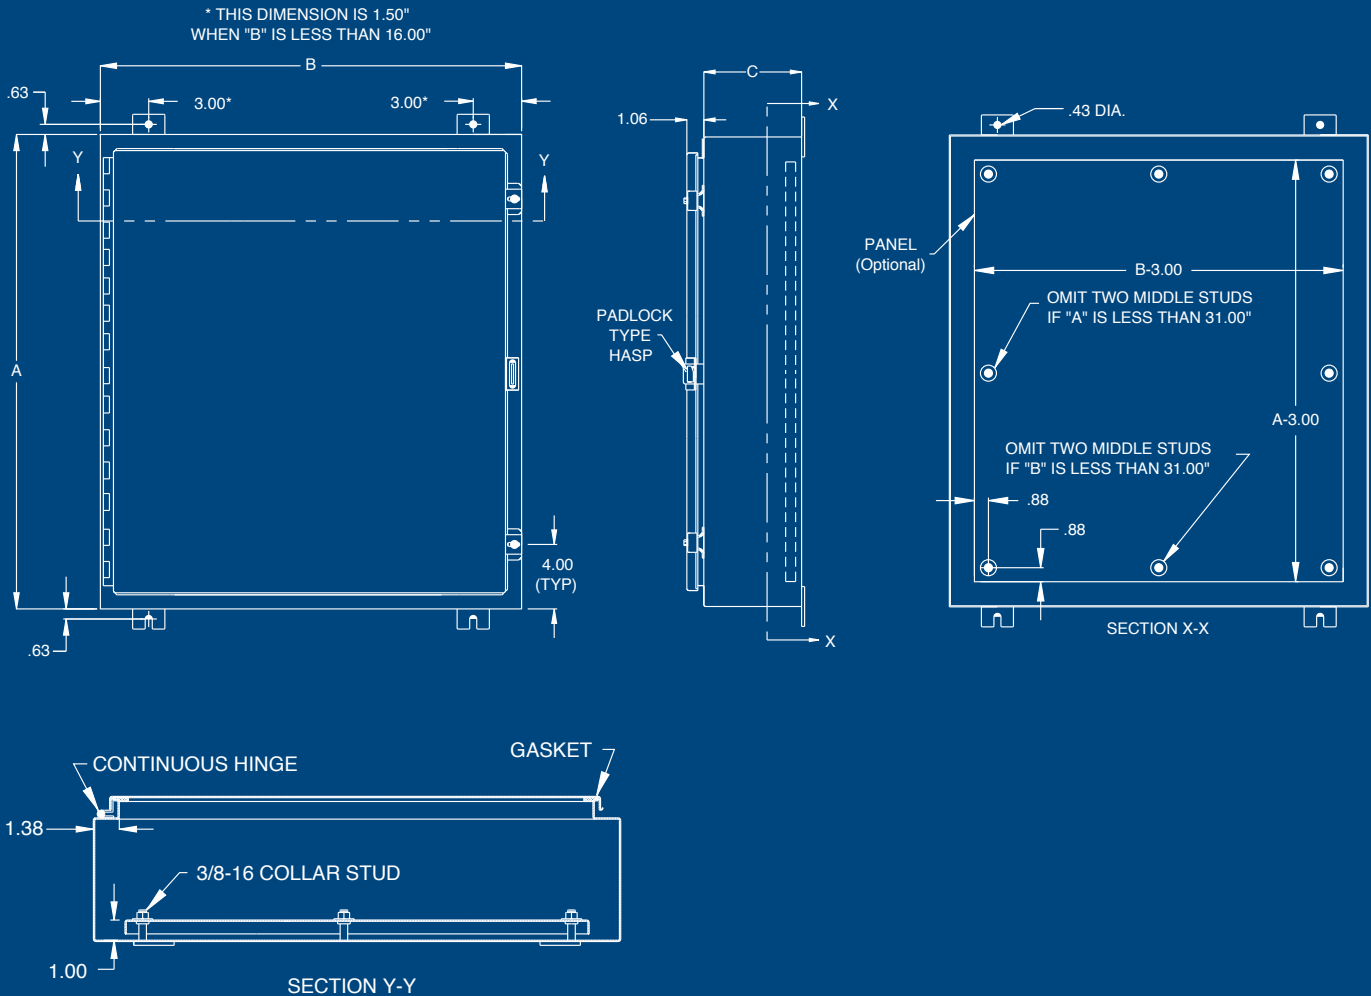

NEMA 12 SINGLE DOOR ENCLOSURES

Type 4 & 12
Enclosures

**INDUSTRY
STANDARDS**

UL 50 Type 12
UL 508 Type 12
NEMA Type 12
CUL Type 12

Austin Electrical Enclosures
Post Office Box 2320
Yadkinville, NC 27055

Phone: 336.468.2851
800.288.2851