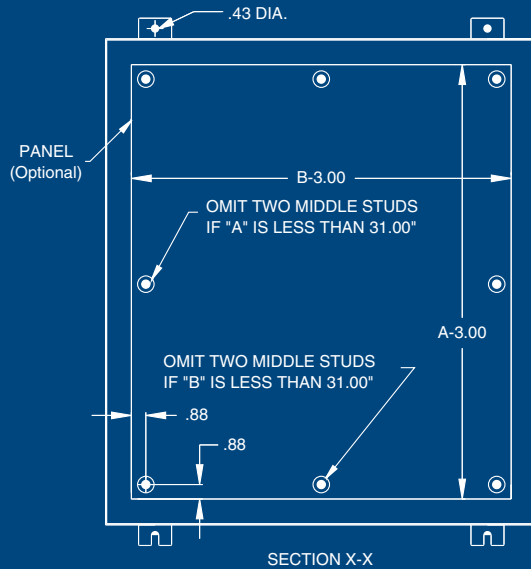

NEMA 12 SINGLE DOOR ENCLOSURES

Type 4 & 12
Enclosures

**INDUSTRY
STANDARDS**

UL 50 Type 12
UL 508 Type 12
NEMA Type 12
CUL Type 12

Austin Electrical Enclosures
Post Office Box 2320
Yadkinville, NC 27055

Phone: 336.468.2851
800.288.2851