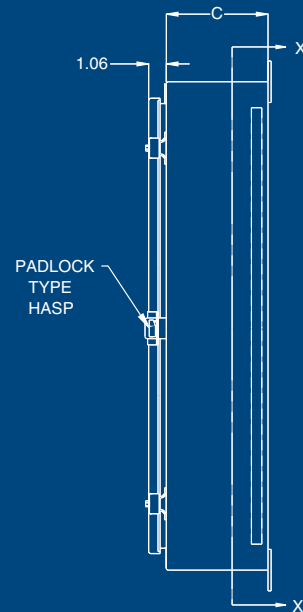

NEMA 12 SINGLE DOOR ENCLOSURES

Type 4 & 12
Enclosures

**INDUSTRY
STANDARDS**

UL 50 Type 12
UL 508 Type 12
NEMA Type 12
CUL Type 12

Austin Electrical Enclosures
Post Office Box 2320
Yadkinville, NC 27055

Phone: 336.468.2851
800.288.2851