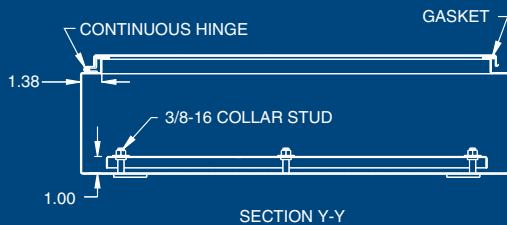

NEMA 12 SINGLE DOOR ENCLOSURES

Type 4 & 12
Enclosures

**INDUSTRY
STANDARDS**

UL 50 Type 12
UL 508 Type 12
NEMA Type 12
CUL Type 12

Austin Electrical Enclosures
Post Office Box 2320
Yadkinville, NC 27055

Phone: 336.468.2851
800.288.2851