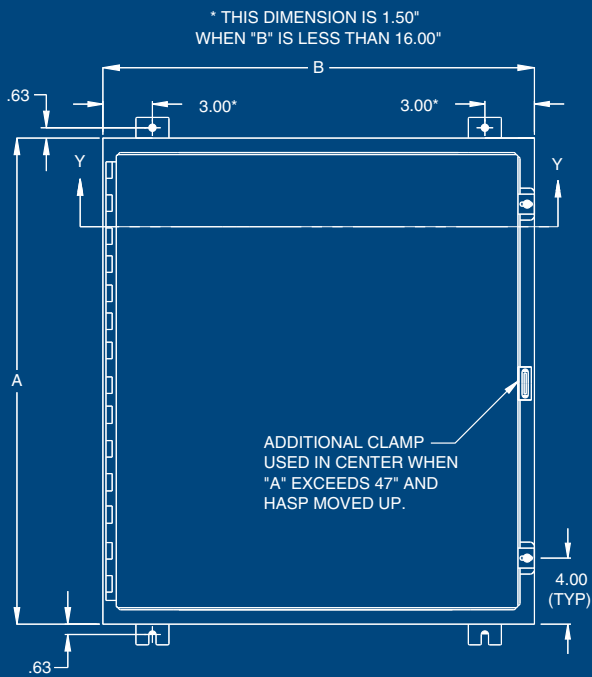

NEMA 12 SINGLE DOOR ENCLOSURES

Type 4 & 12
Enclosures

**INDUSTRY
STANDARDS**

UL 50 Type 12
UL 508 Type 12
NEMA Type 12
CUL Type 12

Austin Electrical Enclosures
Post Office Box 2320
Yadkinville, NC 27055

Phone: 336.468.2851
800.288.2851