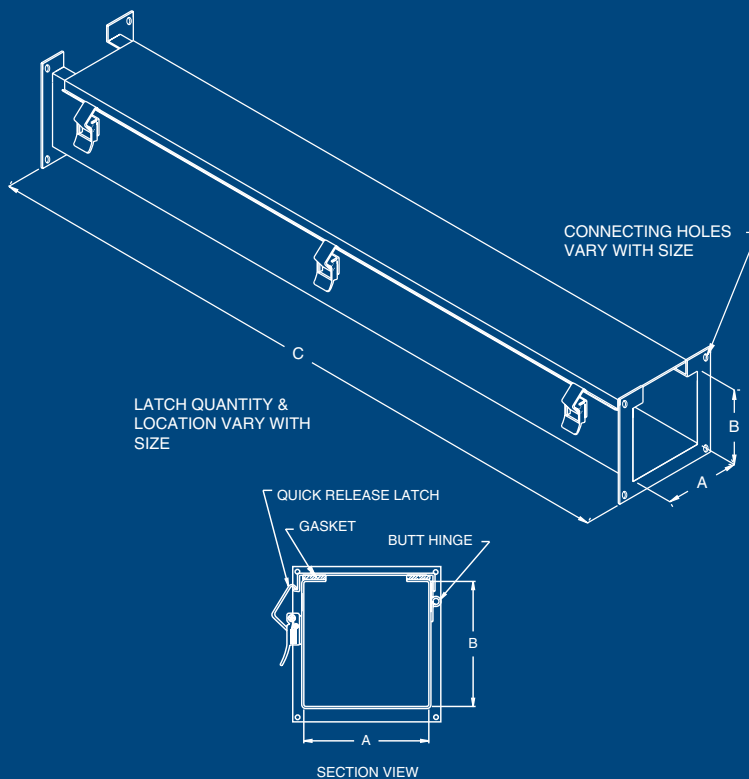

JIC LAY-IN WIREWAY

Austin JIC Lay-In wireway is Underwriters Laboratories Listed and is designed to protect electrical wiring from dust, dirt, oil, and water. All sections and fittings are completely open on one side to allow a complete run of wiring to be laid into the wireway run.

Construction:

- Fabricated in accordance with UL specifications from 14 gauge steel.
- Continuously welded seams.
- Neoprene gasket attached to cover with oil-resistant adhesive.
- Cover attached to body with heavy butt hinges and quick release clamps.
- One piece oil-resistant gasket and flat sealing plate (not shown) are provided with each straight section and fitting and a 90° sealing plate with each end plate for bolting sections together.

Finish:

Austin JIC Lay-In wireway is provided standard with an ANSI 61 gray polyester powder coating inside and out.

Options:

- Special materials.
- Special finishes.

Wireways
& Trough
Products

**INDUSTRY
STANDARDS**

UL 870
NEMA Type 12
CUL 870

Austin Electrical Enclosures
Post Office Box 2320
Yadkinville, NC 27055

Phone: 336.468.2851
800.288.2851