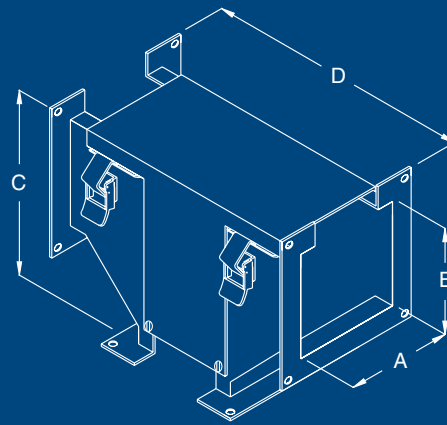

# JIC LAY-IN WIREWAY FITTINGS

**TEE  
TOP OPENING**  
This is used when all the wireway branches open on the same side

**TEE  
OUTSIDE OPENING**  
This is used when two branches open on the same side and the third opens on another side

COUNTER CLOCKWISE  
TRANSPPOSITION  
90° ELBOW

CLOCKWISE  
TRANSPPOSITION  
90° ELBOW

JUNCTION BOX

20.000  
CUT-OFF  
FITTING

For lengths of 8" to 20". The body comes in two pieces. Shorten body and cover to desired length and weld