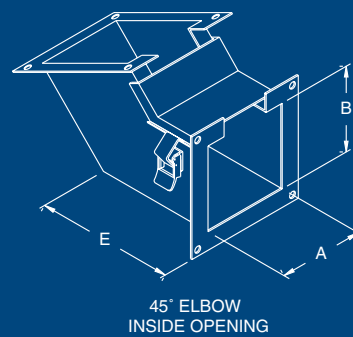

JIC LAY-IN WIREWAY FITTINGS

Wireways
& Trough
Products