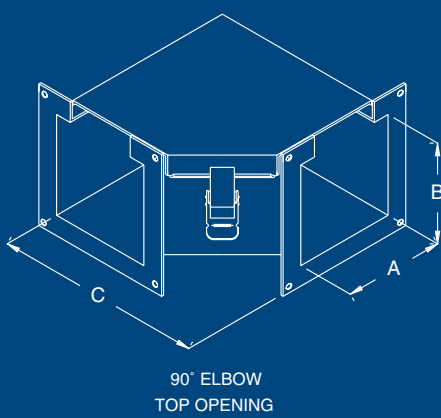

JIC LAY-IN WIREWAY FITTINGS

Wireways
& Trough
Products