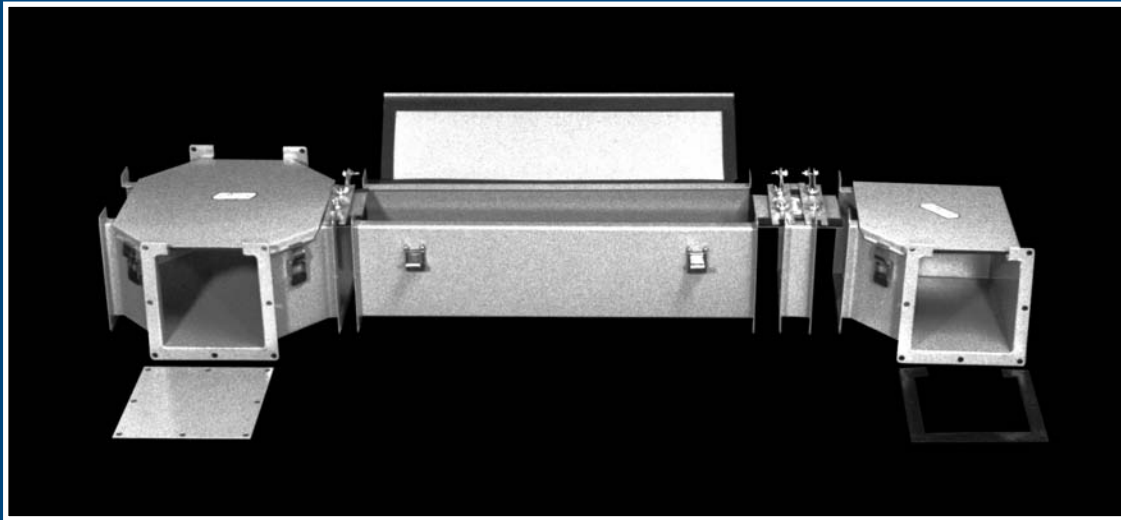

JIC LAY-IN WIREWAY FITTINGS

Wireways
& Trough
Products