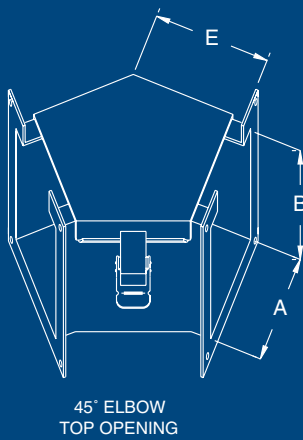

JIC LAY-IN WIREWAY FITTINGS

Wireways
& Trough
Products