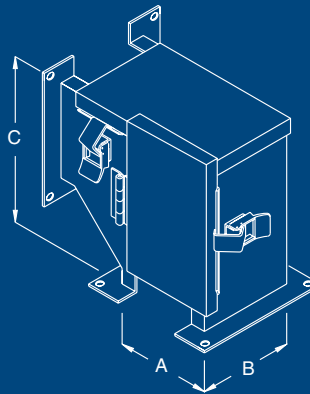

# JIC LAY-IN WIREWAY FITTINGS

**DROP HANGER**

Allows a run of wireway to be suspended from the ceiling

**BRACKET HANGER**

Allows a run of wireway to be attached to the wall, ceiling, or floor

**END PLATE**

Used to close off the end of a wireway run

**REDUCER**

Reduces the run to a smaller wireway size without losing the lay-in feature. Furnished with special sealing plate

**TELESCOPE**

Allows easy adjustment for up to 12"

# JIC LAY-IN WIREWAY FITTINGS

Wireway Size	A	B	C	D	E	F	G	K	M	R	S	T	X	Y	Z
2 1/2x2 1/2	2 1/2	2 1/2	6 1/2	10 1/2	3 3/8	NA	NA	11 3/4	4 5/8	4	4	4 1/2	10	10 1/2	12
4x4	4	4	8	12	4	2 1/2	2 1/2	13 1/4	6 1/8	5 1/2	5 1/2	6	12	14	14
6x6	6	6	10	14	4 7/8	4, 2 1/2	4, 2 1/2	15 1/4	8 1/8	7 1/2	5 1/2	8	14	18	16
8x8	8	8	12	16	5 5/8	6, 4, 2 1/2	6, 4, 2 1/2	19 1/4	10 1/8	9 1/2	5 1/2	10	16	22	18

COUNTER CLOCKWISE  
TRANSPPOSITION  
90° ELBOW

CLOCKWISE  
TRANSPPOSITION  
90° ELBOW

JUNCTION BOX

20.000  
CUT-OFF  
FITTING

For lengths of 8" to 20". The body comes in two pieces. Shorten body and cover to desired length and weld