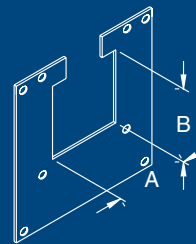

# JIC LAY-IN WIREWAY FITTINGS

**DROP HANGER**

Allows a run of wireway to be suspended from the ceiling

**BRACKET HANGER**

Allows a run of wireway to be attached to the wall, ceiling, or floor

**END PLATE**

Used to close off the end of a wireway run

**REDUCER**

Reduces the run to a smaller wireway size without losing the lay-in feature. Furnished with special sealing plate

**TELESCOPE**

Allows easy adjustment for up to 12"