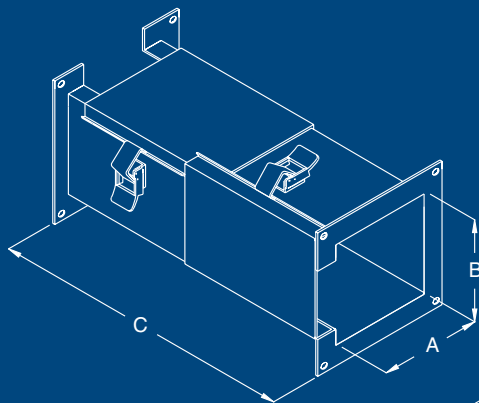

# JIC LAY-IN WIREWAY FITTINGS

**TEE  
TOP OPENING**  
This is used when all the wireway branches open on the same side

**TEE  
OUTSIDE OPENING**  
This is used when two branches open on the same side and the third opens on another side

**STRAIGHT  
TRANSPOSITION  
CLOCKWISE**

**STRAIGHT  
TRANSPOSITION  
COUNTER CLOCKWISE**

Wireways  
& Trough  
Products

Used to close off the end of a wireway run

**REDUCER**

Reduces the run to a smaller wireway size without losing the lay-in feature. Furnished with special sealing plate

**TELESCOPE**

Allows easy adjustment for up to 12"

COUNTER CLOCKWISE  
TRANSPPOSITION  
90° ELBOW

CLOCKWISE  
TRANSPPOSITION  
90° ELBOW

JUNCTION BOX

20.000  
CUT-OFF  
FITTING

For lengths of 8" to 20". The body comes in two pieces. Shorten body and cover to desired length and weld