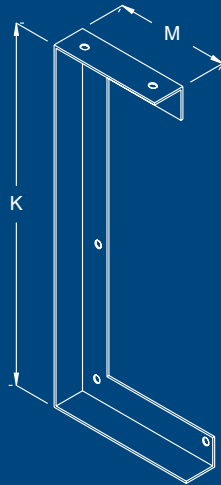

# JIC LAY-IN WIREWAY FITTINGS

**TEE  
TOP OPENING**  
This is used when all the wireway branches open on the same side

**TEE  
OUTSIDE OPENING**  
This is used when two branches open on the same side and the third opens on another side

**STRAIGHT  
TRANSPOSITION  
CLOCKWISE**

**STRAIGHT  
TRANSPOSITION  
COUNTER CLOCKWISE**

Wireways  
& Trough  
Products

# JIC LAY-IN WIREWAY FITTINGS

**DROP HANGER**

Allows a run of wireway to be suspended from the ceiling

**BRACKET HANGER**

Allows a run of wireway to be attached to the wall, ceiling, or floor

**END PLATE**

COUNTER CLOCKWISE  
TRANSPPOSITION  
90° ELBOW

CLOCKWISE  
TRANSPPOSITION  
90° ELBOW

JUNCTION BOX

20.000  
CUT-OFF  
FITTING

For lengths of 8" to 20". The body comes in two pieces. Shorten body and cover to desired length and weld