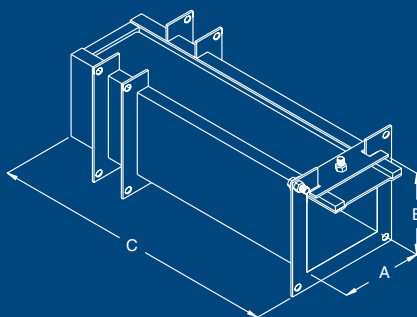

# JIC LAY-IN WIREWAY FITTINGS

**TEE  
TOP OPENING**  
This is used when all the wireway branches open on the same side

**TEE  
OUTSIDE OPENING**  
This is used when two branches open on the same side and the third opens on another side

# JIC LAY-IN WIREWAY FITTINGS

**DROP HANGER**

Allows a run of wireway to be suspended from the ceiling

**BRACKET HANGER**

Allows a run of wireway to be attached to the wall, ceiling, or floor

**END PLATE**

Used to close off the end of a wireway run

**REDUCER**

Reduces the run to a smaller wireway size without losing the lay-in feature. Furnished with special sealing plate

**TELESCOPE**

Allows easy adjustment for up to 12"