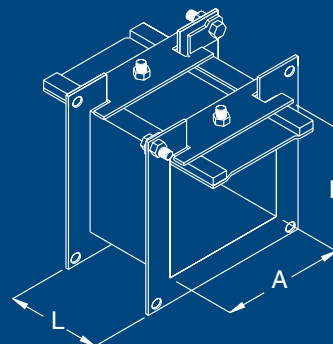

# JIC LAY-IN WIREWAY FITTINGS

**DROP HANGER**

Allows a run of wireway to be suspended from the ceiling

**BRACKET HANGER**

Allows a run of wireway to be attached to the wall, ceiling, or floor

**END PLATE**

Used to close off the end of a wireway run

**REDUCER**

Reduces the run to a smaller wireway size without losing the lay-in feature. Furnished with special sealing plate

**TELESCOPE**

Allows easy adjustment for up to 12"

# JIC LAY-IN WIREWAY FITTINGS

Wireway Size	A	B	C	D	E	F	G	K	M	R	S	T	X	Y	Z
2 1/2x2 1/2	2 1/2	2 1/2	6 1/2	10 1/2	3 3/8	NA	NA	11 3/4	4 5/8	4	4	4 1/2	10	10 1/2	12
4x4	4	4	8	12	4	2 1/2	2 1/2	13 1/4	6 1/8	5 1/2	5 1/2	6	12	14	14
6x6	6	6	10	14	4 7/8	4, 2 1/2	4, 2 1/2	15 1/4	8 1/8	7 1/2	5 1/2	8	14	18	16
8x8	8	8	12	16	5 5/8	6, 4, 2 1/2	6, 4, 2 1/2	19 1/4	10 1/8	9 1/2	5 1/2	10	16	22	18

COUNTER CLOCKWISE  
TRANSPPOSITION  
90° ELBOW

CLOCKWISE  
TRANSPPOSITION  
90° ELBOW

JUNCTION BOX

20.000  
CUT-OFF  
FITTING

For lengths of 8" to 20". The body comes in two pieces. Shorten body and cover to desired length and weld