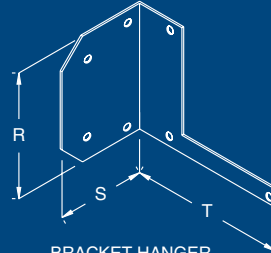

# JIC LAY-IN WIREWAY FITTINGS

**TEE  
TOP OPENING**  
This is used when all the wireway branches open on the same side

**TEE  
OUTSIDE OPENING**  
This is used when two branches open on the same side and the third opens on another side

# JIC LAY-IN WIREWAY FITTINGS

Wireways  
& Trough  
Products

# JIC LAY-IN WIREWAY FITTINGS

**DROP HANGER**

Allows a run of wireway to be suspended from the ceiling

**BRACKET HANGER**

Allows a run of wireway to be attached to the wall, ceiling, or floor

**END PLATE**