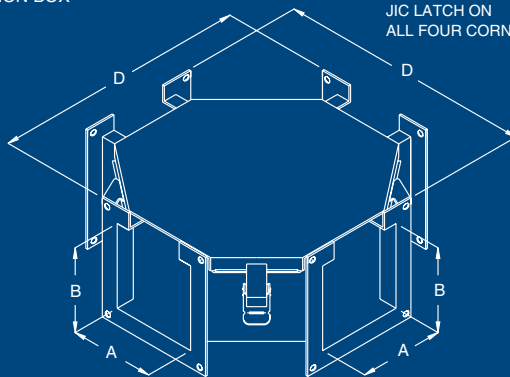

# JIC LAY-IN WIREWAY FITTINGS

**TEE  
TOP OPENING**  
This is used when all the wireway branches open on the same side

**TEE  
OUTSIDE OPENING**  
This is used when two branches open on the same side and the third opens on another side

# JIC LAY-IN WIREWAY FITTINGS

Wireway Size	A	B	C	D	E	F	G	K	M	R	S	T	X	Y	Z
2 1/2x2 1/2	2 1/2	2 1/2	6 1/2	10 1/2	3 3/8	NA	NA	11 3/4	4 5/8	4	4	4 1/2	10	10 1/2	12
4x4	4	4	8	12	4	2 1/2	2 1/2	13 1/4	6 1/8	5 1/2	5 1/2	6	12	14	14
6x6	6	6	10	14	4 7/8	4, 2 1/2	4, 2 1/2	15 1/4	8 1/8	7 1/2	5 1/2	8	14	18	16
8x8	8	8	12	16	5 5/8	6, 4, 2 1/2	6, 4, 2 1/2	19 1/4	10 1/8	9 1/2	5 1/2	10	16	22	18

COUNTER CLOCKWISE  
TRANSPPOSITION  
90° ELBOW

CLOCKWISE  
TRANSPPOSITION  
90° ELBOW

JUNCTION BOX

20.000  
CUT-OFF  
FITTING

For lengths of 8" to 20". The body comes in two pieces. Shorten body and cover to desired length and weld

CROSS

An intersection device used when all wireway opens on the same side

Wireways  
& Trough  
Products