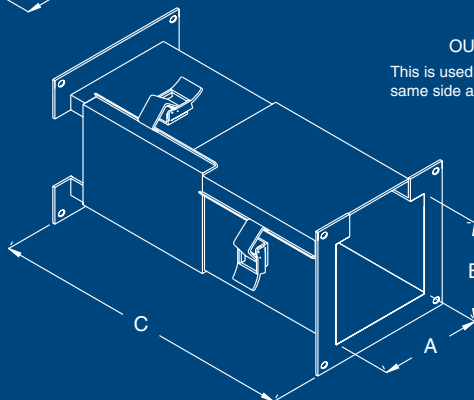

**STRAIGHT
TRANSPOSITION
COUNTER CLOCKWISE**

Wireways
& Trough
Products