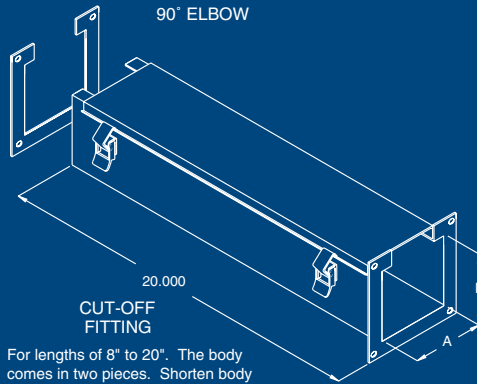

Used to close off the end of a wireway run

**REDUCER**

Reduces the run to a smaller wireway size without losing the lay-in feature. Furnished with special sealing plate

**TELESCOPE**

Allows easy adjustment for up to 12"

# JIC LAY-IN WIREWAY FITTINGS

Wireway Size	A	B	C	D	E	F	G	K	M	R	S	T	X	Y	Z
2 1/2x2 1/2	2 1/2	2 1/2	6 1/2	10 1/2	3 3/8	NA	NA	11 3/4	4 5/8	4	4	4 1/2	10	10 1/2	12
4x4	4	4	8	12	4	2 1/2	2 1/2	13 1/4	6 1/8	5 1/2	5 1/2	6	12	14	14
6x6	6	6	10	14	4 7/8	4, 2 1/2	4, 2 1/2	15 1/4	8 1/8	7 1/2	5 1/2	8	14	18	16
8x8	8	8	12	16	5 5/8	6, 4, 2 1/2	6, 4, 2 1/2	19 1/4	10 1/8	9 1/2	5 1/2	10	16	22	18

COUNTER CLOCKWISE  
TRANSPPOSITION  
90° ELBOW

CLOCKWISE  
TRANSPPOSITION  
90° ELBOW

JUNCTION BOX

20.000  
CUT-OFF  
FITTING

For lengths of 8" to 20". The body comes in two pieces. Shorten body and cover to desired length and weld