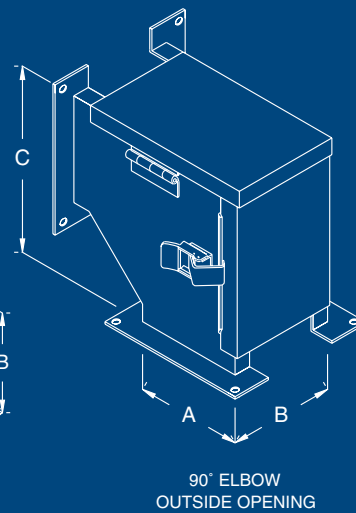

JIC LAY-IN WIREWAY FITTINGS

Wireways
& Trough
Products