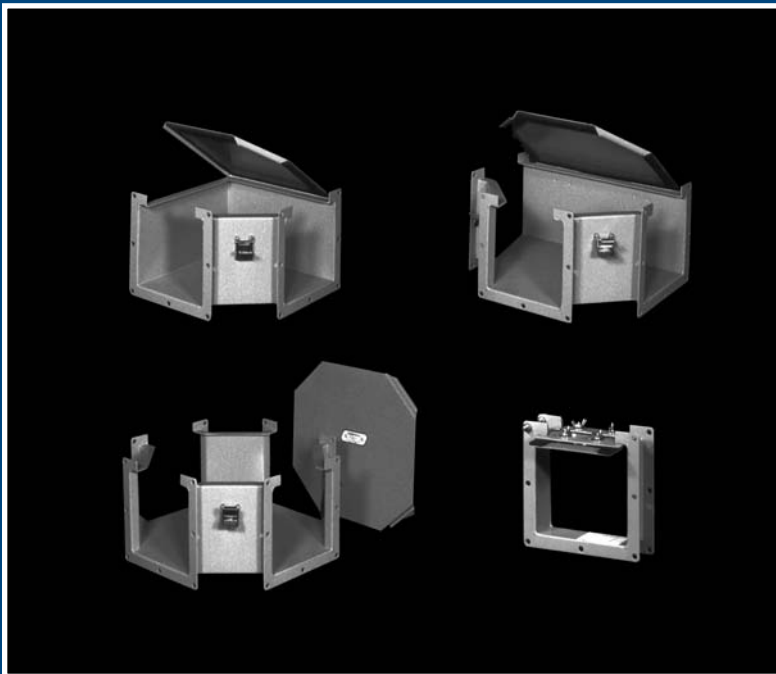

# JIC LAY-IN WIREWAY FITTINGS

**TEE  
TOP OPENING**  
This is used when all the wireway branches open on the same side

**TEE  
OUTSIDE OPENING**  
This is used when two branches open on the same side and the third opens on another side

**STRAIGHT  
TRANSPOSITION  
CLOCKWISE**

**STRAIGHT  
TRANSPOSITION  
COUNTER CLOCKWISE**

Wireways  
& Trough  
Products

# JIC LAY-IN WIREWAY FITTINGS

**DROP HANGER**

Allows a run of wireway to be suspended from the ceiling

**BRACKET HANGER**

Allows a run of wireway to be attached to the wall, ceiling, or floor

**END PLATE**

Used to close off the end of a wireway run

**REDUCER**

Reduces the run to a smaller wireway size without losing the lay-in feature. Furnished with special sealing plate

**TELESCOPE**

Allows easy adjustment for up to 12"