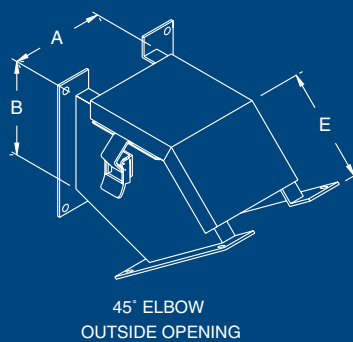

JIC LAY-IN WIREWAY FITTINGS

Wireways
& Trough
Products