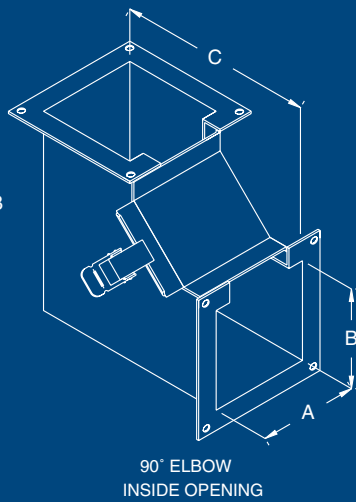

JIC LAY-IN WIREWAY FITTINGS

Wireways
& Trough
Products