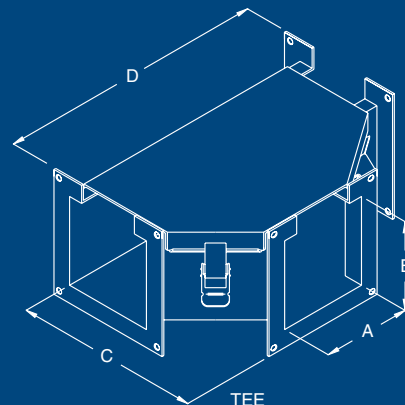

# JIC LAY-IN WIREWAY FITTINGS

**TEE  
TOP OPENING**  
This is used when all the wireway branches open on the same side

**TEE  
OUTSIDE OPENING**  
This is used when two branches open on the same side and the third opens on another side

Used to close off the end of a wireway run

**REDUCER**

Reduces the run to a smaller wireway size without losing the lay-in feature. Furnished with special sealing plate

**TELESCOPE**

Allows easy adjustment for up to 12"

COUNTER CLOCKWISE  
TRANSPPOSITION  
90° ELBOW

CLOCKWISE  
TRANSPPOSITION  
90° ELBOW

JUNCTION BOX

20.000  
CUT-OFF  
FITTING

For lengths of 8" to 20". The body comes in two pieces. Shorten body and cover to desired length and weld