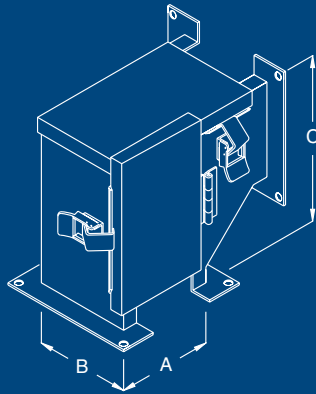

JIC LAY-IN WIREWAY FITTINGS

Wireway Size	A	B	C	D	E	F	G	K	M	R	S	T	X	Y	Z
2 1/2x2 1/2	2 1/2	2 1/2	6 1/2	10 1/2	3 3/8	NA	NA	11 3/4	4 5/8	4	4	4 1/2	10	10 1/2	12
4x4	4	4	8	12	4	2 1/2	2 1/2	13 1/4	6 1/8	5 1/2	5 1/2	6	12	14	14
6x6	6	6	10	14	4 7/8	4, 2 1/2	4, 2 1/2	15 1/4	8 1/8	7 1/2	5 1/2	8	14	18	16
8x8	8	8	12	16	5 5/8	6, 4, 2 1/2	6, 4, 2 1/2	19 1/4	10 1/8	9 1/2	5 1/2	10	16	22	18

COUNTER CLOCKWISE
TRANSPPOSITION
90° ELBOW