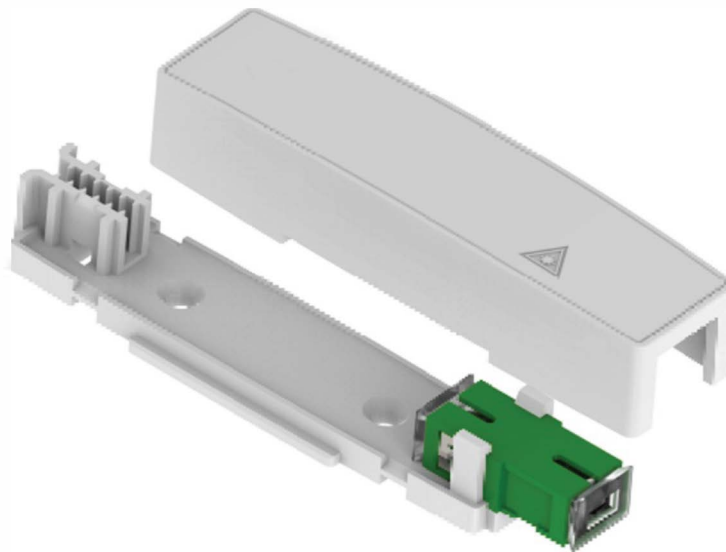

Description	<ul style="list-style-type: none">* Ability to carry out the termination of compact optical cables through connectorization in the field;* Anchoring cables with versatile retention system that allows compatibility with drop cables.
Application	<ul style="list-style-type: none">• FTTH networks (FTTH, FTTD)• Enterprise/Access networks• LAN/WAN
Advantaged	<ul style="list-style-type: none">• Compact dimension;• Easy handling;• Fixing to the wall by screw or double-sided tape;• Can be installed on any flat vertical surface; Symmetrical cover that allows fitting on both sides;• Compatibility with:<ul style="list-style-type: none">• Fit to cable 2x1.6mm, 3x2mm and circular 3mm drop cables; 0.9mm diameter fiber for Invisilight applications.
Installation Environment	<ul style="list-style-type: none">• Internal.
Operating Environment	<ul style="list-style-type: none">• Internal.
Temperature Storage (°C)	<ul style="list-style-type: none">• -25~+75°C
Temperature Operation(°C)	<ul style="list-style-type: none">• -25~+75°C
Temperature Operation(°C)	<ul style="list-style-type: none">• UL94-V2
Outline Dimension (LxWxH)	<ul style="list-style-type: none">• -94X25X19
Color	<ul style="list-style-type: none">• White or Black
Cable Type	<ul style="list-style-type: none">• Cabo Micro Indoor Low Friction - 2mm x 1,6mm;• Cabo Drop Low Friction - 3mm x 2mm;• Cabo Drop Fast Compacto - 3mm x 2mm; Cabo Drop• Circular 3mm.

Maximum Input	Maximum diameter of the input cable (mm) is 3.0mm
Maximum Output	Output cable diameter (mm) is 3.0mm
Adapter Port	SC/APC Adapter <ul style="list-style-type: none">• Simplex without shutter• Simplex with shutter
Material	PC+ABS
IP Rate	IP30
IK Rate	IK09

SlimFIT Compact

Customer Connection Point