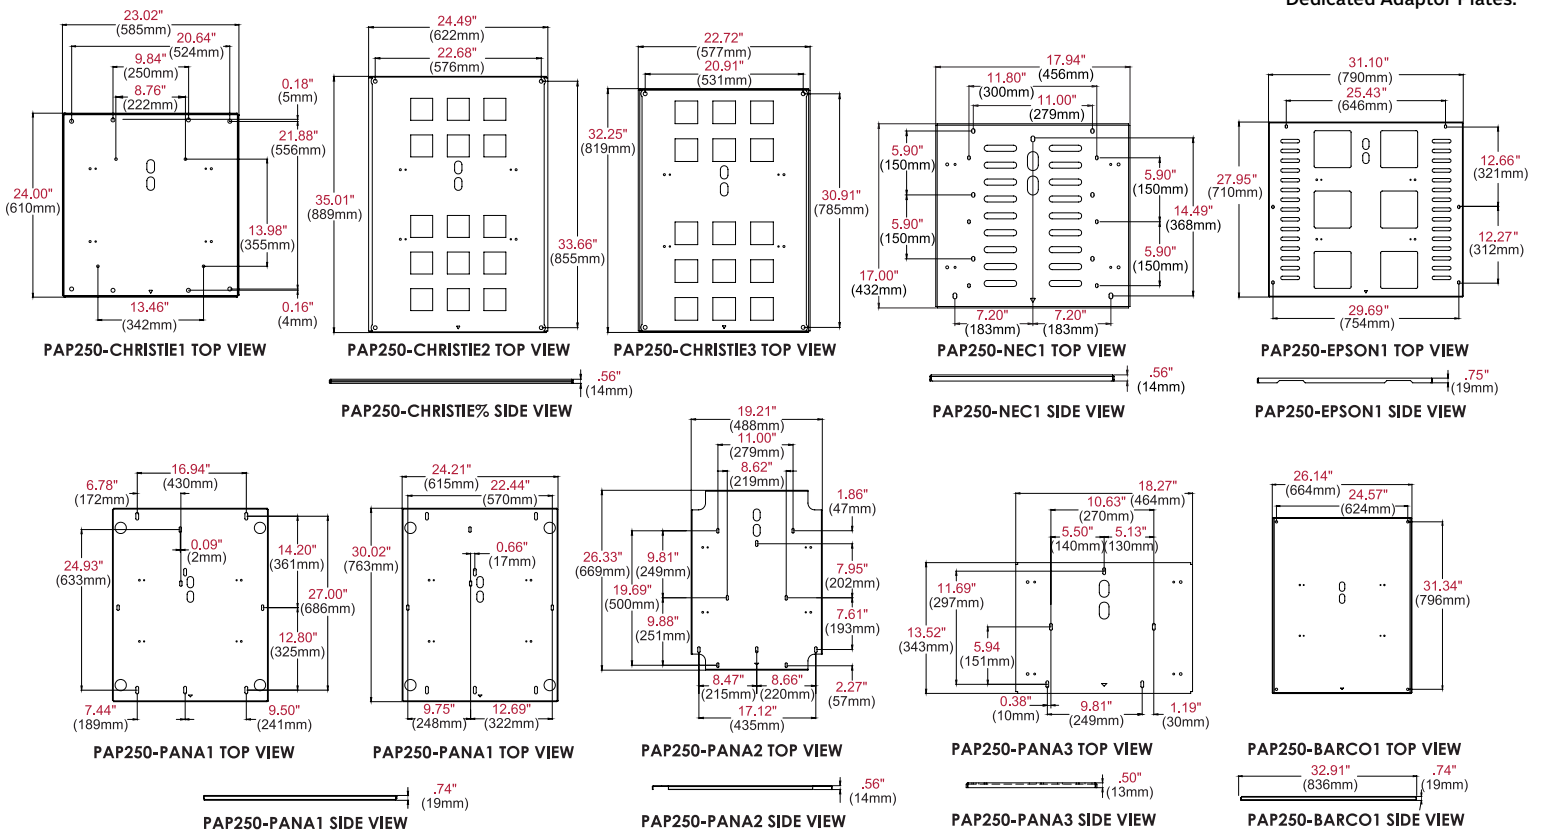

Dedicated Adaptor Plates:

Architect Specifications

The Heavy Duty Projector Mount shall be a Peerless-AV model PJR250 and shall be located where indicated on the plans. Assembly and installation shall be done according to instructions provided by the manufacturer.

Visit peerless-av.com to see the complete line of AV solutions from Peerless-AV, including outdoor displays, wireless, kiosks, digital audio, display mounts, projector mounts, carts/stands, and a full assortment of accessories.

Peerless-AV
2300 White Oak Circle
Aurora, IL 60502 USA
(800) 865-2112
(630) 375-5100
Fax: (800) 359-6500

Peerless-AV EMEA
Unit 3 Watford Interchange
Colonial Way, Watford
Herts, WD24 4WP
United Kingdom
+44 (0) 1923 200100
Fax: +44 (0) 1923 200101

Peerless-AV Latin America
Ave de las Industrias 413
Parque Industrial Escobedo
Escobedo, N.L.,
Mexico 66062
+52 (81) 8384-8300
Fax: +52 (81) 8384-8360