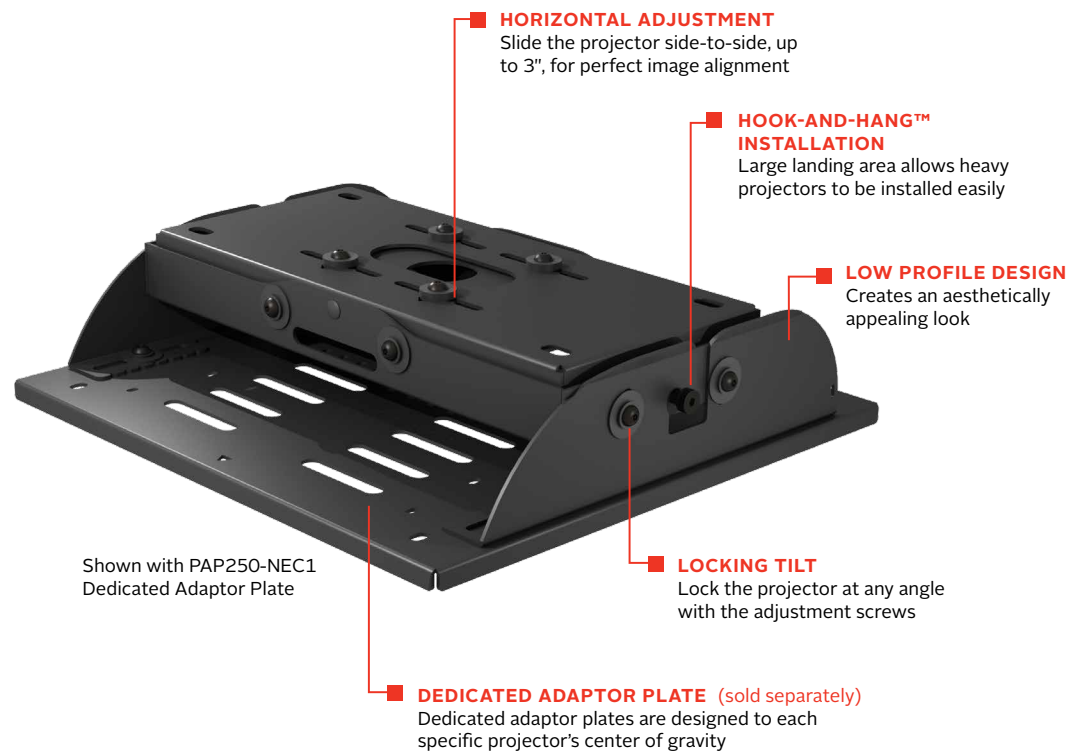

PJR250

Max load
250lb (113.4kg)

Heavy Duty Projector Mount

FOR LARGE VENUE PROJECTORS UP TO 250LB (113.4KG)

Peerless-AV's Heavy Duty Projector Mount is designed to simplify the installation and alignment of heavy, large venue projectors. The Hook-and-Hang™ feature provides a large landing area when securing a projector to the mount. The tilt, roll and swivel features are all lockable to prevent even the smallest shift to the image. Dedicated adaptor plates are made for each OEM projector manufacturer and are designed to place the center of gravity in the center of the mount, making adjustments effortless. Universal mounts are not recommended for these heavy projectors as they can be difficult to balance which can lead to projector sag over time.

- Pre-assembled design reduces installation time
- Dedicated adaptor plates reduce sag and simplify adjustments
- Cable management allows cables to be routed through projector mount and out of sight
- A safety cable is included to provide a second level of assurance
- Multiple locations are built-in to secure cabling from the column to the projector
- Tilt: +15/-5°
Roll: ±5°
Swivel: 360°
- Simple Hook-and-Hang™ design eases the installation of heavy projectors
- ±1.5" (38mm) of lateral shift built into the mount
- Works with Peerless-AV® ADD%, AEC%, EXT%, MOD% extension columns

RoHS
2002/95/EC

PJR250 Heavy Duty Projector Mount for Large Venue Projectors up to 250lb (113.4kg)

Product Specifications

	DIMENSIONS (W x H x D)	PRODUCT WEIGHT	LOAD CAPACITY	FINISH	AVAILABLE COLORS
PJR250	18.50" x 2.50" x 8.50" (471 x 64 x 216mm)	15.1lb (6.85kg)	250lb (113.4kg)	Powder Coat	Black

Package Specifications

	PACKAGE SIZE (W x H x D)	PACKAGE SHIP WEIGHT	PACKAGE UPC CODE	PACKAGE CONTENTS	UNITS IN PACKAGE
PJR250	20.50" x 10.25" x 3.75" (521 x 260 x 95mm)	17.6lb (7.98kg)	735029318613	Projector Mount, Mounting Hardware & Instructions	1