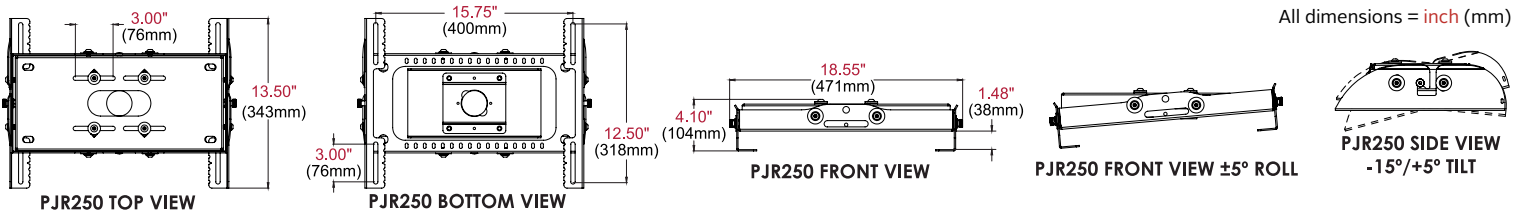

Accessories

- **PAP250-CHRISTIE1:** Dedicated Adaptor Plate for Roadster HD6K-M, HD10K-M, HD-14KM, WU7K-M, WU12K-M, WU14K-M and HS D13WU-HS, D13HD-HS projector models
- **PAP250-CHRISTIE2:** Dedicated Adaptor Plate for Crimson HD25, Crimson WU25 projector models
- **PAP250-CHRISTIE3:** Dedicated Adaptor Plate for Boxer2K20, 2K25, 2K30, 30, 4K20, 4K30 projector models
- **PAP250-BARCO1:** Dedicated Adaptor Plate for UDX Series projector models
- **PAP250-EPSON1:** Dedicated Adaptor Plate for EPSON Pro L2500U projector model
- **PAP250-NEC1:** Dedicated Adaptor Plate for NP-PX1004UL-B, NP-PX1004UL-W, NP-PX1004UL-WH, NP-PX803UL-B, NP-PX803UL-W, NP-PX803UL-WH, PX750CM, NC1000C, NC1000C-IMS, NC1100L-A, NC1201L-A, NC1201L-IMS, NC1700L-IMS, NP-PH1201QL, NP-PH1202HL, NP-PH1202HL1 and PH1000U projector models
- **PAP250-PANA1:** Dedicated Adaptor Plate for Panasonic projectors PT-DZ21K2, PT-DS20K2, PT-DW17K2, PT-DZ16K2, PT-EX12K, PT-RQ13K, PT-RQ22K, PT-RZ12K, PT-RZ21K & PT-RS11K
- **PAP250-PANA2:** Dedicated Adaptor Plate for Panasonic projectors PT-DZ21K2, PT-DS20K2, PT-DW17K2, PT-DZ16K2, PT-EX12K, PT-RQ13K, PT-RQ22K, PT-RZ12K, PT-RZ21K & PT-RS11K
- **PAP250-PANA3:** Dedicated Adaptor Plate for Panasonic projectors PT-DZ13K, DS12K, DW11K & DZ10K