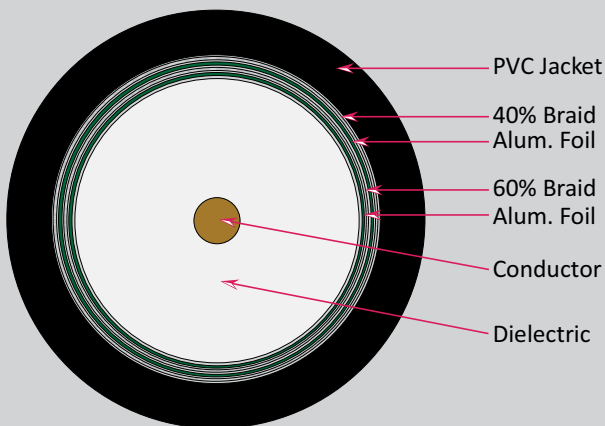

RG6 QUAD SHIELD COAXIAL CABLE (CM Rated)

DESCRIPTION

RG6 Quad Shield, 18AWG CCS Conductor, Aluminum Foil Shield & Aluminum Braid.

FEATURES

- High-Grade RG6 Quad Shield
- Sweep Tested to 3GHz
- CM/CMG, CL2 Rated
- ETL, RoHS Compliant
- Suitable for Digital HDTV applications, CATV, TV antennas and Satellite TV

Physical Characteristics

Conductor

Conductor Material	Copper Clad Steel (Solid)
Size	18 AWG
Construction	1.02±0.01 mm

Insulation

Material	Foamed PE
Diameter	4.57±0.01mm
Color	White

First Shield

Material	Aluminum Foil Bonded
----------	----------------------

Second Shield

Material	Aluminum Alloy Braid
Construction	5x16x0.12mm 60%

Third Shield

Material	Aluminum Foil
----------	---------------

Fourth Shield

Material	Aluminum Alloy Braid
Construction	3x16x0.12mm 40%

Jacket

Material	PVC
Diameter	7.54±0.20mm

Electrical Specifications

Spark Test	3000VAC
Impedance	75±3 Ohms
Capacitance	54±3.0 pF/m
Velocity of Propagation	≥82%
SRL:	5-1000MHz ≥25dB 1001-3000MHz ≥20dB

Mechanical Specifications