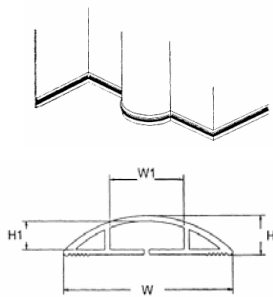

Split Flex Tubing

- ▶ Loom Tubing protects and organizes wires and cables
- ▶ Constructed of Polypropylene
- ▶ Corrugated for Added Flexibility
- ▶ Split along length for easy insertion
- ▶ Not UV Rated

Dimensions = Inches

Cat. No.	Inside Diameter	Outside Diameter	Roll Length	Box Quantity
22212	.29	.40	100Ft.	30
22214	.42	.63	100Ft.	15
22216	.59	.77	100Ft.	8
22218	.79	.94	100Ft.	5
22220	.98	1.18	100Ft.	4
22222	1.23	1.55	100Ft.	2
22224	1.56	1.95	100Ft.	2

Soft Wiring Duct

- ▶ Safe Temporary or Permanent Enclosure of Electrical Cords, Data Cables, & other objects that present a trip hazard
- ▶ Soft PVC packaged in Rolls for easy storage
- ▶ Supplied with Double Sided Tape
- ▶ Length: 6'1" per piece
- ▶ Material: PVC

Dimensions = Inches

Cat. No.	Width (W)	Color	W1	H	H1
22607	1"	Gray	.29	.23	.15
22608	1"	Brown	.29	.23	.15
22609	1"	Black	.29	.23	.15
22610	1"	Off White	.29	.23	.15
22611	2 1/2"	Gray	.75	.60	.43
22612	2 1/2"	Brown	.75	.60	.43
22614	2 1/2"	Black	.75	.60	.43
22616	2 1/2"	Off White	.75	.60	.43
22617	4"	Gray	1.16	.91	.61
22618	4"	Brown	1.16	.91	.61
22620	4"	Black	1.16	.91	.61
22622	4"	Off White	1.16	.91	.61