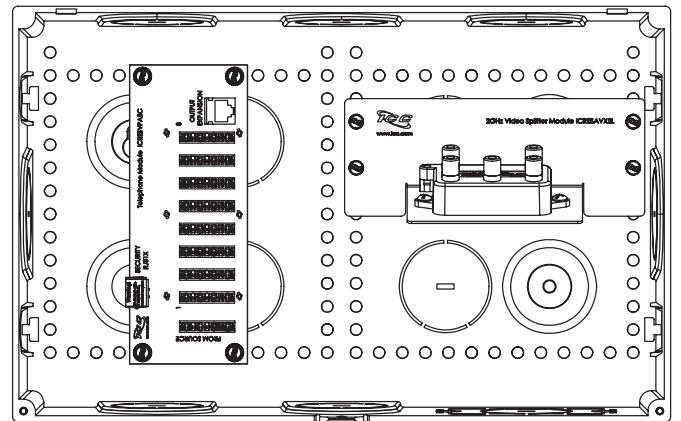

Mount modules vertically or horizontally
Monte modulos vertical o horizontal