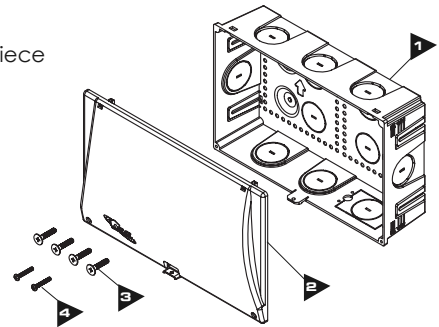

Package Content/Contenido

1. Enclosure 1ea.
  Caja (14.25" x 9.00" x 3.625")
2. Cover 1ea.
  Cubierto (15.00" x 9.40" x 1.00")
3. #10-24 x 1" Wood Screws 4 pieces
  Tornillo de Madera
4. #6-32 x 1" Machine Screw 2 pieces
  Tornillos

5. Connectivity Modules
  ICRESDC9PW:
  6-Port CAT 5e Data & 6-Port Telephone Module w/RJ31x, 1 Piece
  ICRESDC9PK:
  8-Port CAT 6 Data, 1 Piece
  8-Port Telephone Module w/RJ31x, 1 Piece
  2 GHz Video Splitter 1x6, 1 Piece