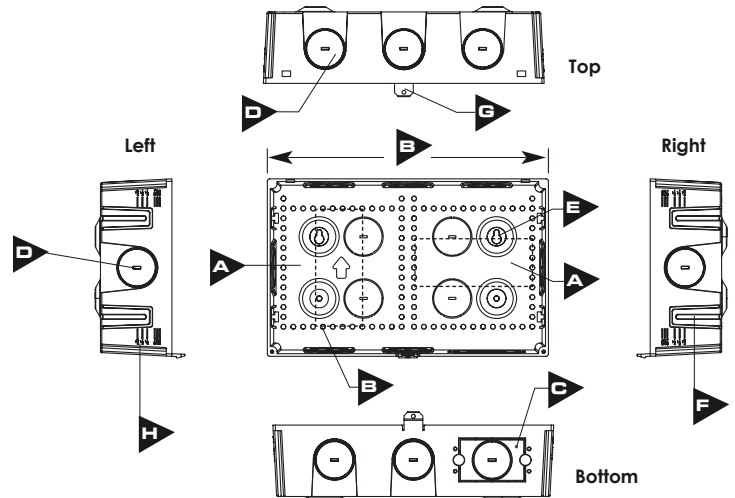

Features / Características

1. Light-weight ABS plastic construction
   Construccion de plastico ligero ABS
2. Holds up to 4 mounting modules
   Soporta hasta cuatro modulos
3. 110 power knockout for an AC power outlet (optional)
   Accepta cajas electricas de 110V
4. 3 top, 3 bottom, 4 rear, and 2 side cable entry knockouts
   Entradas y salidas para cable
5. 4 surface screw mounts
   Cuatro agujeros para montar en superficie
6. Extendable mounting tabs
   Lenguetas extensibles para montar entre postes
7. Padlock option for additional security (padlock not included)
   Opcion para candado de seguridad
8. Dry wall markings
   Marcas de guia para pared