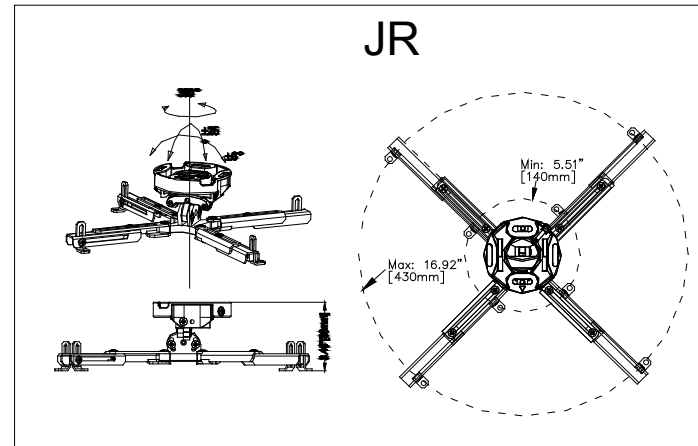

Maximum load rating: 50 lbs

JKS-11A Min: 6.0" [152.4mm]  
Max: 11" [279.4mm]  
JKS-18A Min: 12" [304.8mm]  
Max: 18" [457.2mm]  
JKS-24A Min: 18" [457.2mm]  
Max: 24" [609.6mm]

THE INFORMATION CONTAINED IN THIS DRAWING IS THE SOLE PROPERTY OF CRIMSON AV LLC. ANY REPRODUCTION IN PART OR AS A WHOLE WITHOUT THE WRITTEN PERMISSION OF CRIMSON AV LLC IS PROHIBITED

CRIMSON AV LLC.

PRODUCT ORDER NUMBER: JKS-11A/18A/24A  
PHONE: 1-866-668-6888

Scale=1:1

Crimson AV LLC.  
www.crimsonav.com

TITLE:  
JKS-11A/18A/24A

SIZE DWG.N.O.  
B JKS-11A/18A/24A