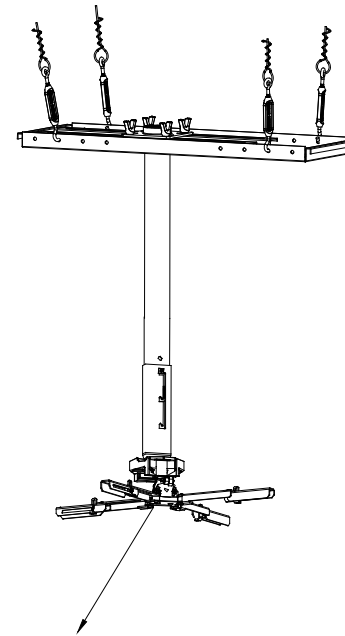

Maximum load rating: 50 lbs

JKS-11A Min: 6.0" [152.4mm]  
Max: 11" [279.4mm]  
JKS-18A Min: 12" [304.8mm]  
Max: 18" [457.2mm]  
JKS-24A Min: 18" [457.2mm]  
Max: 24" [609.6mm]

THE INFORMATION CONTAINED IN THIS DRAWING IS THE SOLE PROPERTY OF CRIMSON AV LLC. ANY REPRODUCTION IN PART OR AS A WHOLE WITHOUT THE WRITTEN PERMISSION OF CRIMSON AV LLC IS PROHIBITED

CRIMSON AV LLC.

PRODUCT ORDER NUMBER: JKS-11A/18A/24A  
PHONE: 1-866-668-6888

Scale=1:1

Crimson AV LLC.  
www.crimsonav.com

TITLE:  
JKS-11A/18A/24A

SIZE DWG.N.O.  
B JKS-11A/18A/24A