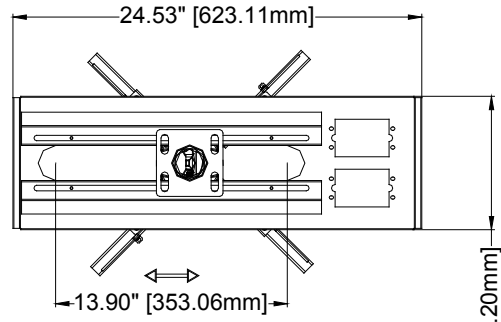

Maximum load rating: 50 lbs

JKS-11A Min: 6.0" [152.4mm]  
Max: 11" [279.4mm]  
JKS-18A Min: 12" [304.8mm]  
Max: 18" [457.2mm]  
JKS-24A Min: 18" [457.2mm]  
Max: 24" [609.6mm]

THE INFORMATION CONTAINED IN THIS DRAWING IS THE SOLE PROPERTY OF CRIMSON AV LLC. ANY REPRODUCTION IN PART OR AS A WHOLE WITHOUT THE WRITTEN PERMISSION OF CRIMSON AV LLC IS PROHIBITED

CRIMSON AV LLC.

PRODUCT ORDER NUMBER: JKS-11A/18A/24A  
PHONE: 1-866-668-6888

Scale=1:1

Crimson AV LLC.  
www.crimsonav.com

TITLE:  
JKS-11A/18A/24A

SIZE DWG.N.O.  
B JKS-11A/18A/24A