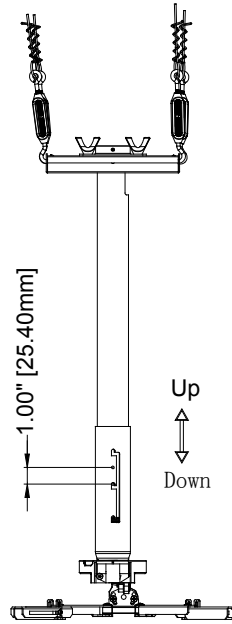

Maximum load rating: 50 lbs

JKS-11A Min: 6.0" [152.4mm]  
Max: 11" [279.4mm]  
JKS-18A Min: 12" [304.8mm]  
Max: 18" [457.2mm]  
JKS-24A Min: 18" [457.2mm]  
Max: 24" [609.6mm]

THE INFORMATION CONTAINED IN THIS DRAWING IS THE SOLE PROPERTY OF CRIMSON AV LLC. ANY REPRODUCTION IN PART OR AS A WHOLE WITHOUT THE WRITTEN PERMISSION OF CRIMSON AV LLC IS PROHIBITED

CRIMSON AV LLC.

PRODUCT ORDER NUMBER: JKS-11A/18A/24A  
PHONE: 1-866-668-6888

Scale=1:1

Crimson AV LLC.  
www.crimsonav.com

TITLE:  
JKS-11A/18A/24A

SIZE DWG.N.O.  
B JKS-11A/18A/24A