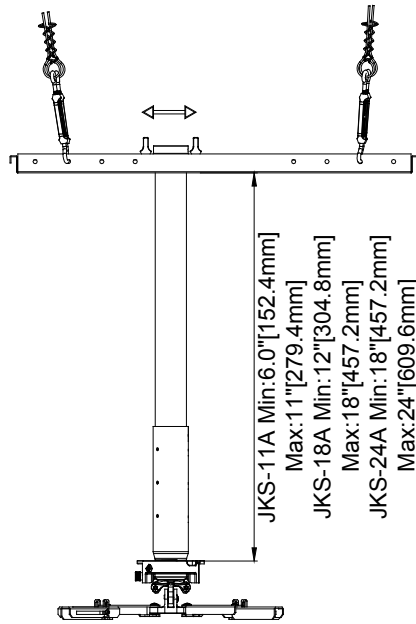

Maximum load rating: 50 lbs

JKS-11A Min: 6.0" [152.4mm]  
Max: 11" [279.4mm]  
JKS-18A Min: 12" [304.8mm]  
Max: 18" [457.2mm]  
JKS-24A Min: 18" [457.2mm]  
Max: 24" [609.6mm]

THE INFORMATION CONTAINED IN THIS DRAWING IS THE SOLE PROPERTY OF CRIMSON AV LLC. ANY REPRODUCTION IN PART OR AS A WHOLE WITHOUT THE WRITTEN PERMISSION OF CRIMSON AV LLC IS PROHIBITED

CRIMSON AV LLC.

PRODUCT ORDER NUMBER: JKS-11A/18A/24A  
PHONE: 1-866-668-6888

Scale=1:1

Crimson AV LLC.  
www.crimsonav.com

TITLE:  
JKS-11A/18A/24A

SIZE DWG.N.O.  
B JKS-11A/18A/24A