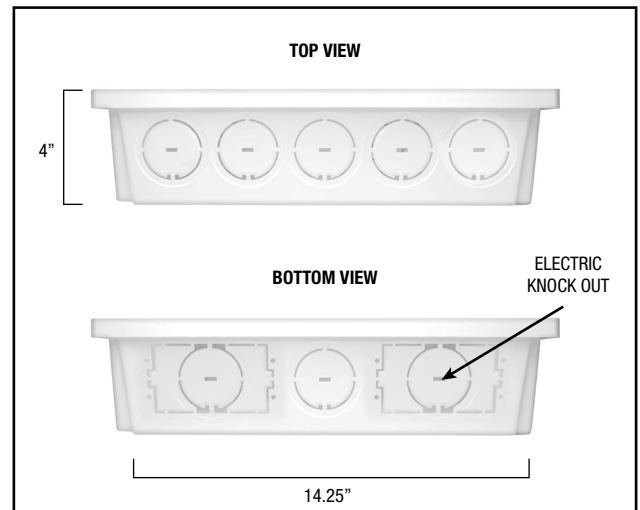

28" PLASTIC MEDIA ENCLOSURE- 28"L X 14.25"W X 4", FLUSH OR SURFACE MOUNT – 2X K/O FOR ELECT GANG BOX. LARGE 2.0" WIRING KO TOP/BOTTOM, UL- 1 EA/BOX

**SCP PART#:
 HCC-P28-E**

PRODUCT SUMMARY

SCP Low Voltage HCC Series Plastic Enclosure is ideal for builders, cable providers to manage fiber, broadband, data and WiFi streaming equipment within a centralized access point to merge technology devices.

The HCC-P28-E provides flexibility for smart homes and adaptability for future technology storage configurations.

HCC Series plastic enclosures are available in 18', 28" and 42" lengths. Optional frame extension allows for more interior depth. The 1x6 universal pattern allows freedom of positioning equipment to maximize space and cable management. 1x6 pattern is designed to accept any brand modules.

PRODUCT DIMENSIONS

SIZE: 14.25" W x 28.00" H x 4.00" D
 36.19cm W x 71.12cm H x 10.16cm D
 *Fits 2x4 wall studs or surface mount

FEATURES & BENEFITS

- Wall cavity mount (16" on center studs)
- Surface mountable
- 2" diameter access holes
- Multiple access holes (top, bottom)
- 2 x Electric K/O
- Attaches to studs
- Provides 4" interior depth space
- Lightweight / Easy install
- **Optional deep extension frame (Cable company approved to maintain 5" depth)
- Available in contractor packs
- Flame retardant
- cUL us compliant