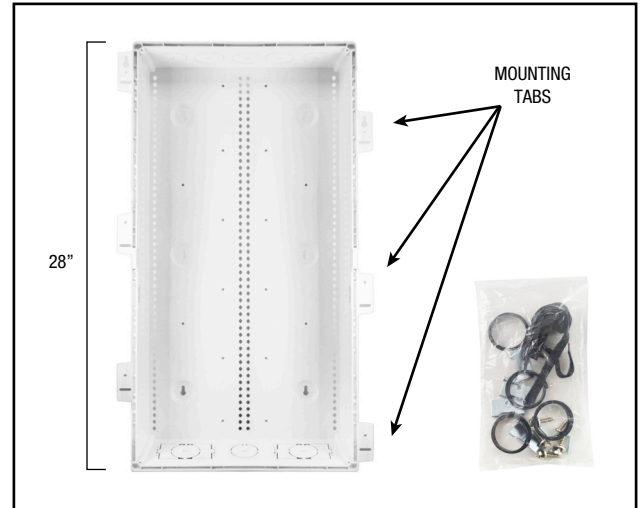

28" PLASTIC MEDIA ENCLOSURE- 28"L X 14.25"W X 4", FLUSH OR SURFACE MOUNT – 2X K/O FOR ELECT GANG BOX. LARGE 2.0" WIRING KO TOP/BOTTOM, UL- 1 EA/BOX

**SCP PART#:
 HCC-P28-E**

PRODUCT SUMMARY

SCP Low Voltage HCC Series Plastic Enclosure is ideal for builders, cable providers to manage fiber, broadband, data and WiFi streaming equipment within a centralized access point to merge technology devices.

The HCC-P28-E provides flexibility for smart homes and adaptability for future technology storage configurations.

HCC Series plastic enclosures are available in 18', 28" and 42" lengths. Optional frame extension allows for more interior depth. The 1x6 universal pattern allows freedom of positioning equipment to maximize space and cable management. 1x6 pattern is designed to accept any brand modules.

PRODUCT DIMENSIONS

SIZE: 14.25" W x 28.00" H x 4.00" D
 36.19cm W x 71.12cm H x 10.16cm D
 *Fits 2x4 wall studs or surface mount

FEATURES & BENEFITS

- Wall cavity mount (16" on center studs)
- Surface mountable
- 2" diameter access holes
- Multiple access holes (top, bottom)
- 2 x Electric K/O
- Attaches to studs
- Provides 4" interior depth space
- Lightweight / Easy install
- **Optional deep extension frame (Cable company approved to maintain 5" depth)
- Available in contractor packs
- Flame retardant
- cUL us compliant

CONFIGURATION

Part #	Description
HCC-P28-E	28" PLASTIC ENCLOSURE
HCC-P28-LF	28" LOW PROFILE HINGED COVER
HCC-P28-DFE	28" DEEP EXT. FRAME - ADDS 1" DEPTH
HCC-SMB	SHELF MOUNTING BRACKET