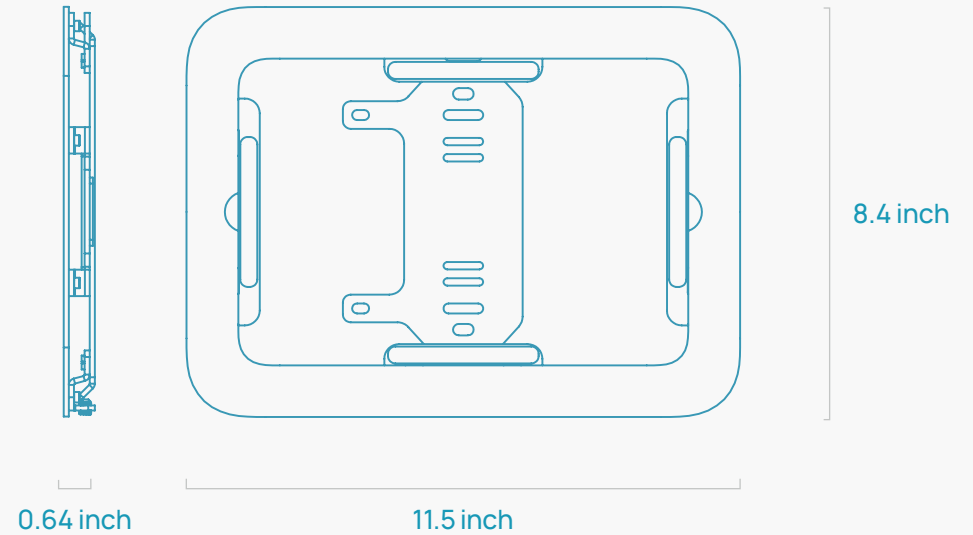

Specifications

SKU	H646
Color	Black Grey
UPC	757350576432
HS	7326.90
Warranty	2 years
Product Dimension	8.4 x 11.5 x 0.6 inches (215 x 291 x 16 mm)
Shipping Dimension	12 x 9 x 2 inches (305 x 229 x 51 mm)
Product Weight	2.5 lbs (1.2 kg)
Shipping Weight	3 lbs (1.4 kg)
Material	Powdercoated Steel
Compatibility	iPad 10.2-inch (7th Gen) iPad 10.2-inch (8th Gen) iPad 10.2-inch (9th Gen)
Country of Origin	US
In the Box	Heckler Wall Mount MX Drywall mounting hardware Assembly tool

Specifications

SKU	H649
Color	Black Grey
UPC	757350576463
HS	7326.90
Warranty	2 years
Product Dimension	10.2 x 12.7 x 0.6 inches (257 x 323 x 15 mm)
Shipping Dimension	13 x 11 x 2 inches (330 x 279 x 51 mm)
Product Weight	2.5 lbs (1.2 kg)
Shipping Weight	3 lbs (1.4 kg)
Material	Powdercoated Steel
Compatibility	iPad Pro 12.9 (3rd Gen) iPad Pro 12.9 (4th Gen) iPad Pro 12.9 (5th Gen)
Country of Origin	US
In the Box	Heckler Wall Mount MX Drywall mounting hardware Right-angle USB-C adapter Assembly tool

Specifications

SKU	H650
Color	Black Grey
UPC	757350576470
HS	7326.90
Warranty	2 years
Product Dimension	6.9 x 9.3 x 0.6 inches (177 x 237 x 15 mm)
Shipping Dimension	10 x 8 x 2 inches (254 x 203 x 51 mm)
Product Weight	2 lbs (1 kg)
Shipping Weight	3 lbs (1.4 kg)
Material	Powdercoated Steel
Compatibility	iPad mini (6th Gen)
Country of Origin	US
In the Box	Heckler Wall Mount MX Drywall mounting hardware Right-angle USB-C adapter Assembly tool