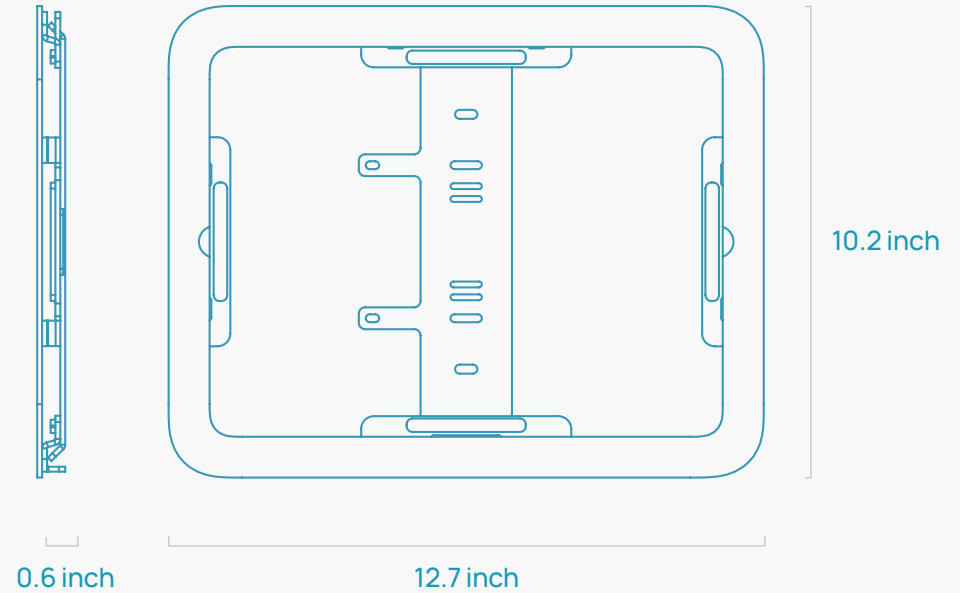

Features

Sleek and slim profile.

Compatible with ultra-wide front camera.

Commercial-grade construction.

Buttons, speakers, and microphones remain accessible.

Mounts directly to drywall, or single and double gang boxes.

Specifications

SKU	H646
Color	Black Grey
UPC	757350576432
HS	7326.90
Warranty	2 years
Product Dimension	8.4 x 11.5 x 0.6 inches (215 x 291 x 16 mm)
Shipping Dimension	12 x 9 x 2 inches (305 x 229 x 51 mm)
Product Weight	2.5 lbs (1.2 kg)
Shipping Weight	3 lbs (1.4 kg)
Material	Powdercoated Steel
Compatibility	iPad 10.2-inch (7th Gen) iPad 10.2-inch (8th Gen) iPad 10.2-inch (9th Gen)
Country of Origin	US
In the Box	Heckler Wall Mount MX Drywall mounting hardware Assembly tool

Specifications

SKU	H649
Color	Black Grey
UPC	757350576463
HS	7326.90
Warranty	2 years
Product Dimension	10.2 x 12.7 x 0.6 inches (257 x 323 x 15 mm)
Shipping Dimension	13 x 11 x 2 inches (330 x 279 x 51 mm)
Product Weight	2.5 lbs (1.2 kg)
Shipping Weight	3 lbs (1.4 kg)
Material	Powdercoated Steel
Compatibility	iPad Pro 12.9 (3rd Gen) iPad Pro 12.9 (4th Gen) iPad Pro 12.9 (5th Gen)
Country of Origin	US
In the Box	Heckler Wall Mount MX Drywall mounting hardware Right-angle USB-C adapter Assembly tool

Specifications

SKU	H650
Color	Black Grey
UPC	757350576470
HS	7326.90
Warranty	2 years
Product Dimension	6.9 x 9.3 x 0.6 inches (177 x 237 x 15 mm)
Shipping Dimension	10 x 8 x 2 inches (254 x 203 x 51 mm)
Product Weight	2 lbs (1 kg)
Shipping Weight	3 lbs (1.4 kg)
Material	Powdercoated Steel
Compatibility	iPad mini (6th Gen)
Country of Origin	US
In the Box	Heckler Wall Mount MX Drywall mounting hardware Right-angle USB-C adapter Assembly tool