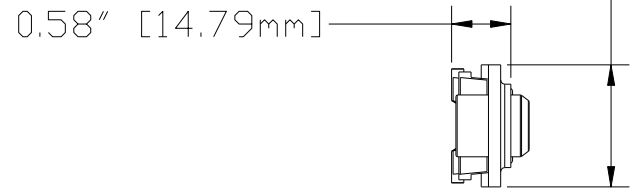

Maximum load rating: 70 lbs

THE INFORMATION CONTAINED IN THIS DRAWING IS THE SOLE PROPERTY OF CRIMSON AV LLC. ANY REPRODUCTION IN PART OR AS A WHOLE WITHOUT THE WRITTEN PERMISSION OF CRIMSON AV LLC IS PROHIBITED