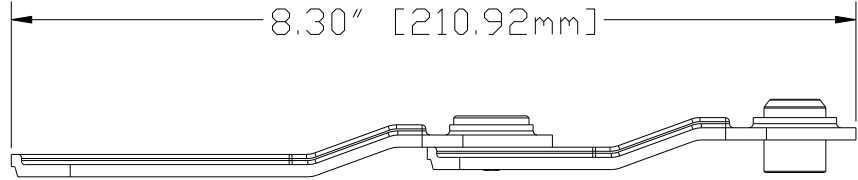

Maximum load rating: 70 lbs

THE INFORMATION CONTAINED IN THIS DRAWING IS THE SOLE PROPERTY OF CRIMSON AV LLC. ANY REPRODUCTION IN PART OR AS A WHOLE WITHOUT THE WRITTEN PERMISSION OF CRIMSON AV LLC IS PROHIBITED

CRIMSON AV LLC.
PRODUCT ORDER NUMBER: ADJR3
PHONE: 1-866-668-6888

Scale=1:1

Crimson AV LLC. www.crimsonav.com	
TITLE:	ADJR3
SIZE B	DWG.NO. ADJR3