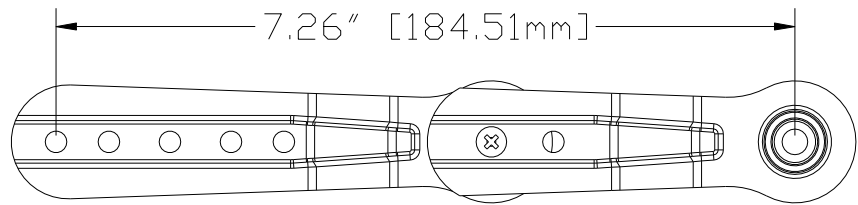

Maximum load rating: 70 lbs

THE INFORMATION CONTAINED IN THIS DRAWING IS THE SOLE PROPERTY OF CRIMSON AV LLC. ANY REPRODUCTION IN PART OR AS A WHOLE WITHOUT THE WRITTEN PERMISSION OF CRIMSON AV LLC IS PROHIBITED

CRIMSON AV LLC.
PRODUCT ORDER NUMBER: ADJR3
PHONE: 1-866-668-6888

Scale=1:1

Crimson AV LLC. www.crimsonav.com	
TITLE:	ADJR3
SIZE B	DWG.NO. ADJR3