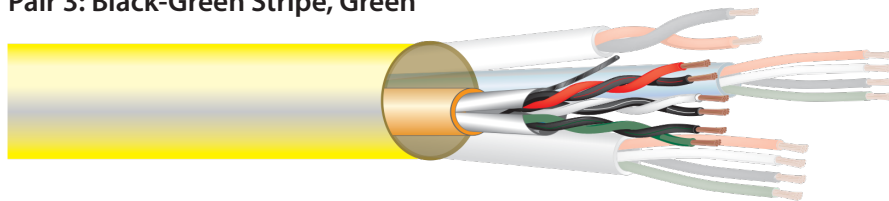

Part Number

AC251822B3PYE1000	Yellow Jacket 1000 ft Wooden Reel
AC251822B3PYE500	Yellow Jacket 500 ft Wooden Reel

Drawing A

AC251822B3P - Original Reader Color Code

Pair 1: Black-Red Stripe, Red

Pair 2: Black-White Stripe, White

Pair 3: Black-Green Stripe, Green

AC251822B3P - New Reader Color Code

Pair 1: Black, Red

Pair 2: White, Green

Pair 3: Brown, Orange