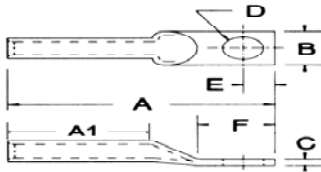

<b>Catalog Number</b>	See Table
<b>UPC Number</b>	See Table
<b>Description</b>	Copper Short Barrel 1 Hole Compression Connector

<b>Features</b>	<ul style="list-style-type: none"> <li>• Manufactured from High Strength High Conductivity Seamless Copper Tubing</li> <li>• Electro-Tin Plated</li> <li>• Color coded &amp; Marked with die size and crimp marks</li> <li>• Peep Hole</li> </ul>
-----------------	---

<b>General</b>	
Wire Size	#8 Str thru 1000 MCM
Material	High Conductivity Seamless Copper Tubing
Material Treatment	Electro-Tin Plating
Stud Configuration	1 Hole
Stud Size	See Table

<b>Dimension Information</b>	See Table
------------------------------	-----------