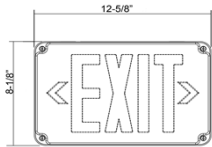

Catalog Number 73452
UPC Number 60198673452
Description LED Wet Location Exit Sign
 Red Legend
 120/277 Volt

Features

Flame Retardant, UV-stabilized corrosion & impact resistant Polycarbonate Housing Clear Polycarbonate Cover Enclosure resistant to corrosive atmospheres, non-hazardous dust environment, hose-down water spray or splashing water Universal canopy provides top, end or back mount convenience 2 Face Plates for Side or Top Installation Universal K/O Pattern on back plate for wall mount Engineering Grade Rubber Gasketing Top and Side K/O's provided for conduit feed applications EZ Snap-out chevron directional indicators Meets UL924 for Wet Locations, 5 Year Warranty

General

Material: Polycarbonate Housing
 Clear Polycarbonate Cover
Lamp Type: LED
Battery : 2.4V 500mAH Ni-CD
Emergency Power: 90 minutes

Dimension Information

Length: 12-5/8"
Height: 8-1/8"
Depth: 2-1/2"