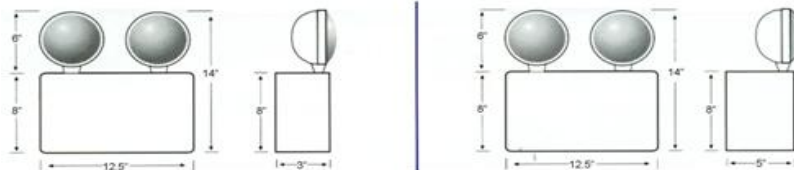

Certifications

UL UL 924
cUL No
RoHS Yes

Morris Products 53 Carey Road, Queensbury, NY 12804

www.morrisproducts.com