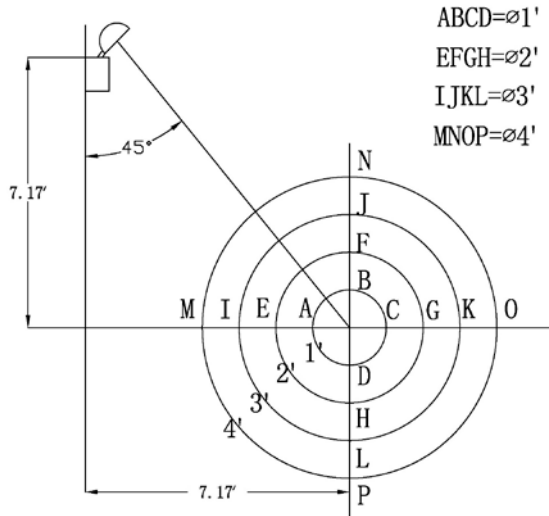

Dimension Information

L Inches (mm) 9
H Inches (mm) 4.00
Depth Inches (mm) 2.75

Specifications

Input Rating Amps: 0.06
Input Rating Watts: 6.7 @ 120V 7.3 @ 277V
Output Load: 10.8W Integral
Lamp Type: LED 76 Lumens Per Head
Voltage Rating: 120/277
Housing Color: Black
Flammability Rating: UL94V-0
Battery Operation: 2.4 Volt Nickel Cadmium - 90 Minutes Minimum

Packaging

Box Qty 1
Master Carton Qty 12

Certifications

UL UL 924
cUL No
RoHS Yes

EB SAMPLES TEST REPORT OF MORRIS Products

Report NO.: 20110310-1

Model P/N:	73112, 73114, 73115	Model Name: Micro LED Emergency Light	IMPROVED MICRO R1 HIGH OUTPUT
Test Item:	3.6V 12PCS LED EACH HEAD , WITH METALIZED REFLECTIVE HEAD		
Purpose:	COMPARE OUTPUT		
Equipment:	YF-170		
Test procedure:			

	(FC)					AVERAGE	MAX	MIN	STDEV
	1#	2#	3#	4#	5#				
A	1.39					1.39	1.39	1.39	
B	1.16					1.16	1.16	1.16	
C	1.14					1.14	1.14	1.14	
D	1.29					1.29	1.29	1.29	
E	1.43					1.43	1.43	1.43	
F	0.98					0.98	0.98	0.98	
G	0.98					0.98	0.98	0.98	
H	1.23					1.23	1.23	1.23	
I	1.33					1.33	1.33	1.33	
J	0.75					0.75	0.75	0.75	
K	0.76					0.76	0.76	0.76	
L	1.03					1.03	1.03	1.03	
M							0.00	0.00	
N							0.00	0.00	
O							0.00	0.00	
P							0.00	0.00	