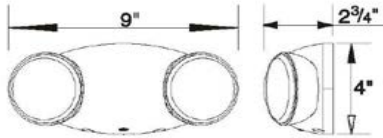

Catalog Number 73115
UPC Number 60198673115
Description LED Emergency Light LED Lamps
High Output Remote Capable
Black Housing

Features

- Completely Self-Contained
- Fully Automatic Operation
- Compact, Low Profile Designs in Neutral Finish
- Push to Test Switch
- 2.4 Volt Maintenance Free Ni-Cad Battery
- Environmental Coated, Solid State Charger
- 2 x 12 LED 76 Lumen Fully Adjustable Glare Free Lamps
- Automatic, Low Voltage Disconnect (LVD)
- Universal Transformer for 120 or 277 VAC
- Universal J-Box Mounting Plate
- Injection Molded, V-O Flame Retardant, High Impact, Thermoplastic Housing
- Charge Rate/Power on LED Indicator Light
- 90 Minute Emergency Operation with up to 4 Lamps
- Damp Location Rated

Dimension Information

L Inches (mm) 9
H Inches (mm) 4.00
Depth Inches (mm) 2.75

Specifications

Input Rating Amps: 0.06
Input Rating Watts: 6.7 @ 120V 7.3 @ 277V
Output Load: 10.8W Integral
Lamp Type: LED 76 Lumens Per Head
Voltage Rating: 120/277
Housing Color: Black
Flammability Rating: UL94V-0
Battery Operation: 2.4 Volt Nickel Cadmium - 90 Minutes Minimum