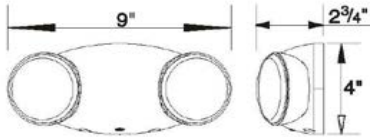

Features

- Completely Self-Contained
- Fully Automatic Operation
- Compact, Low Profile Designs in Neutral Finish
- Push to Test Switch
- 3.6 Volt Maintenance Free Ni-Cad Battery
- Environmental Coated, Solid State Charger
- 2 x 12 LED 132 Lumen Fully Adjustable Glare Free Lamps
- Automatic, Low Voltage Disconnect (LVD)
- Universal Transformer for 120 or 277 VAC
- Universal J-Box Mounting Plate
- Injection Molded, V-O Flame Retardant, High Impact, Thermoplastic Housing
- Charge Rate/Power on LED Indicator Light
- 90 Minute Emergency Operation
- Damp Location Rated

Dimension Information

L Inches (mm) 9
H Inches (mm) 4.00
Depth Inches (mm) 2.75

Specifications

Input Rating Amps: .103A@120V .105A@277V
Input Rating Watts: .85W@120V .8W@277V
Output Rating Watts: 3.44W
Lamp Type: LED 132 Lumens Per Head
Voltage Rating: 120/277
Flammability Rating: UL94V-0
Battery Operation: 3.6 Volt Nickel Cadmium - 90 Minutes Minimum

Packaging

Box Qty 1
Master Carton Qty 12

Certifications

UL UL 924
cUL No
RoHS Yes

Warranty

Five Years