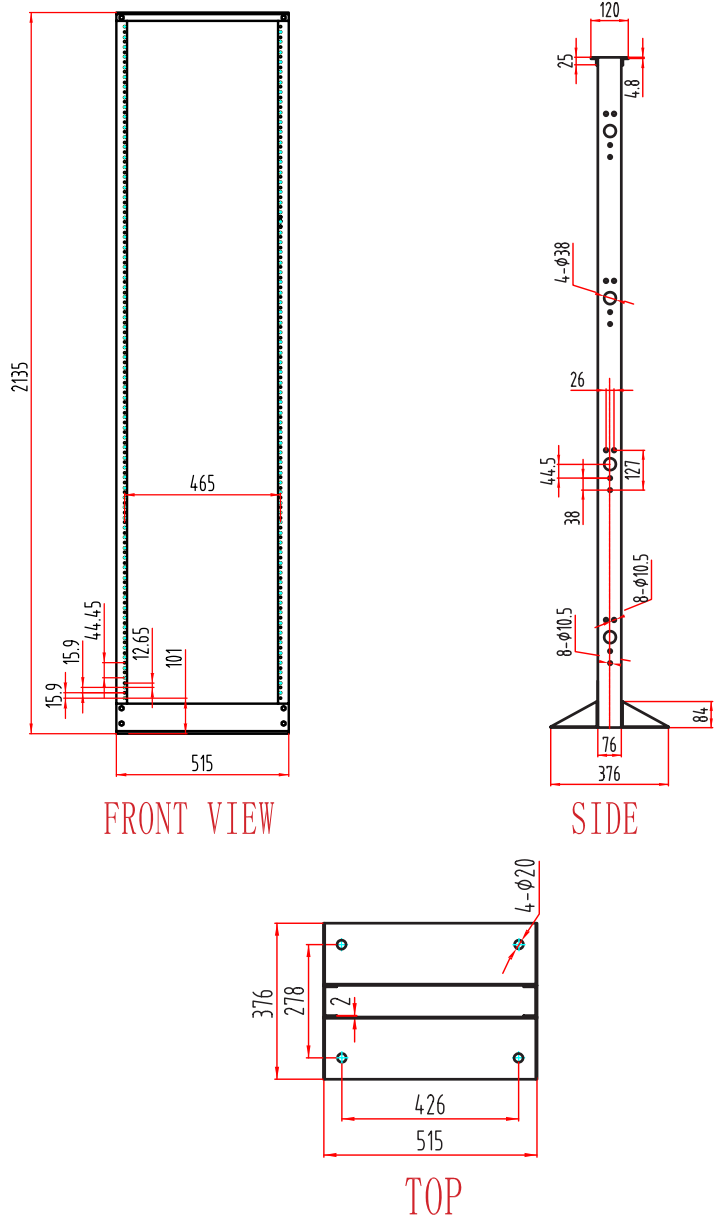

45U STEEL OPEN RACK - 2 POST

SKU: 047-WOS-0245

Height	Width	Depth	Color	Weight	Capacity
84"	20.3"	14.8"	Black	28 LB	804 LB

DESCRIPTION

45U Steel Open Rack - 2 Post

FEATURES

- Steel frame
- 2 post rack
- Holes for #12-24 screws
- Highly functional and stylish