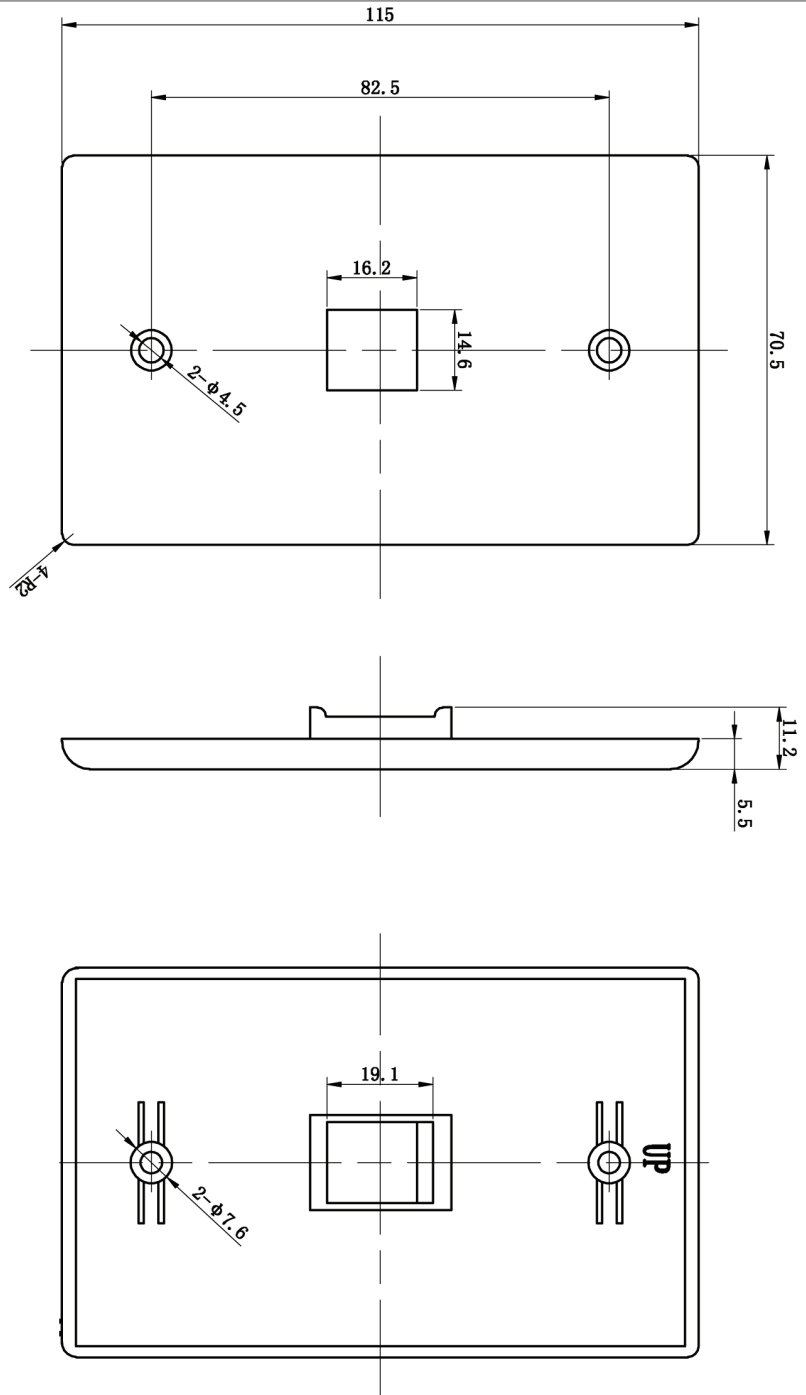

SKU: 304 SERIES

VERTICAL CABLE

954 454-3554 Florida Office
951 696-7772 California Office

www.verticalcable.com

Rev. 02/2011
Subject to change without notice.