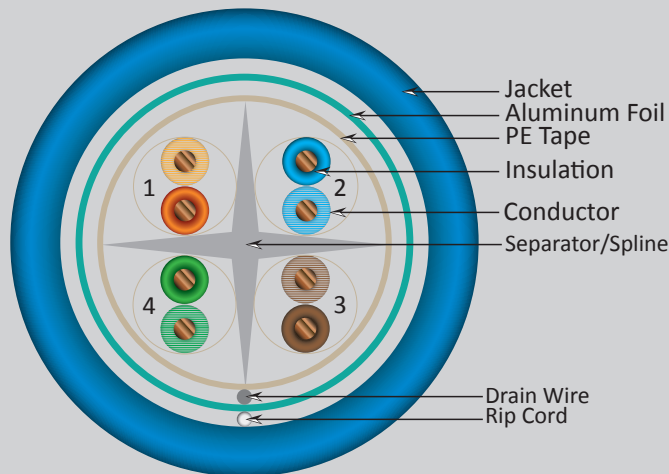

CAT6A HIGH GRADE CABLE PLENUM F/UTP (SHIELDED)

VERTICAL CABLE
Simply Connect.

DESCRIPTION

Category-6A, 23AWG, F/UTP, 8C Solid Bare Copper, Plenum Rated, 1000FT

FEATURES

- Category-6A High-Performance Data Cable
- 23AWG Solid Bare Copper Conductors
- F/UTP Shielded (Overall Shield)
- Exceeds ANSI/TIA 568-C.2 (up to 750Mhz)
- UL Listed, RoHS Compliant
- 1000ft Wooden Spool

Jacket available in Blue, White, Yellow, Black, Green

SKU: 165 SERIES

Technical Data

Product Standard Certification

CMP

Conductor

Size

Solid Bare Copper

23 AWG

Construction

Tape

PE Tape

Drain Wire

Solid Tin Copper

Shield (100% Coverage)

AL/Poly Tape

Divider (Pair Separator)

Yes

Ripcord

Yes

Jacket

Outer Diameter

Plenum PVC

0.268"±0.012" (6.8±0.3mm)