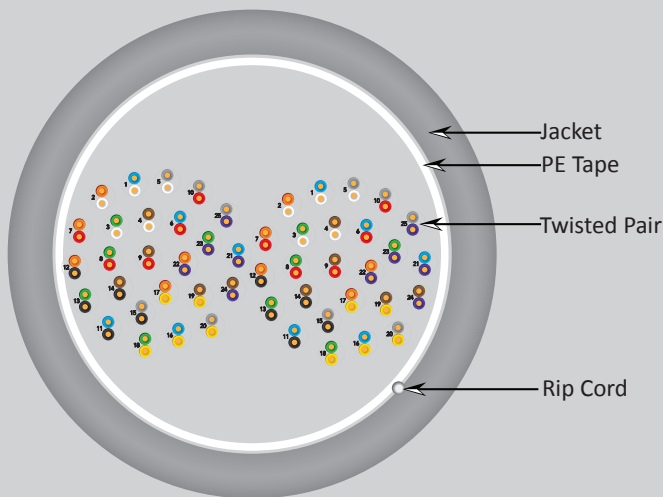

CAT3 VOICE GRADE CABLE

50 PAIR (100 CONDUCTOR)

DESCRIPTION

Category-3, UTP, 50 Pair, Solid-Bare Copper.

FEATURES

- Category-3 Multipair Cable
- Suitable for Telephony Communication
- 50-Pairs – Housed together with varying lays
- 24AWG Solid Bare Copper Conductors
- ETL CM Verified, RoHS Compliant
- Available in Increments of 100ft, on a Spool

Cable Core

Total Mylar Spiral (%) ≥125

Jacket

Assembly Diameter (±1.0mm) 1
 Min. Point Thickness (mm) 0.90
PET Tape Yes
Rip cord Yes

Electrical Characteristics

Impedance (±15Ω) 100
 Max D-C Resistance of each Core (Ω/km) ≤105
 Insulation Resistance (DC500V Charged 1Min) (ΩKm) ≥1500
 Voltage Endurance (V/Min) DC 500
 The average of Imbalance of D-C resistance upon cores ≤2.0%