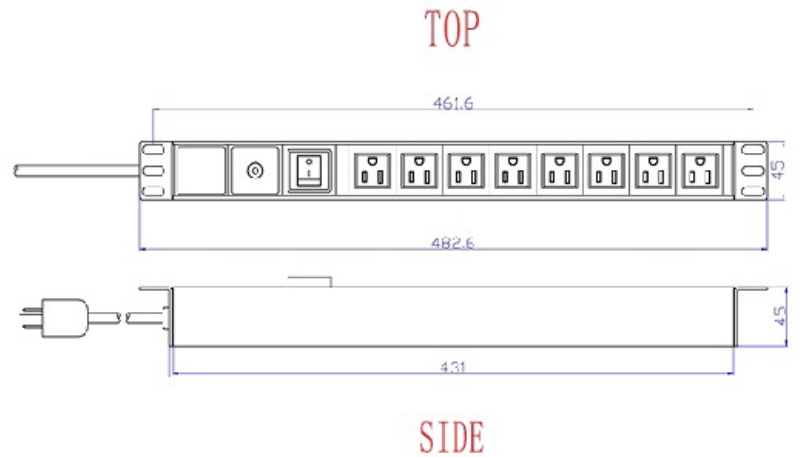

8-WAY PDU WITH MAIN SWITCH AND BREAKER - 1U

SKU: 047-WPS-2000

Height	Width	Depth	Color	Weight	Length
1.75"	19"	2.00"	Black	2 LBS	6 FT

DESCRIPTION

8 Way PDU With Main Switch and Breaker - 1U Power Distribution Unit.

FEATURES

- Power Distribution Unit designed for standard 19" rack and cabinet
- ON/OFF switch and reset switch
- Single Phase AC, 6ft power cord
- Suitable for networking, telecom, security, audio/video and sound reinforcement applications.

Max Current: 15A
Max output power: 1875W
Rated Voltage: 125V 5-60Hz

Print on the power cord jacket: (UL) E308842 SJT 3/C 14AWG(2.08sq.mm) 105C 300V VW-1 105540-001

VERTICAL CABLE

951.696.7772 California
800.749.2447 Florida
845.391.8318 New York