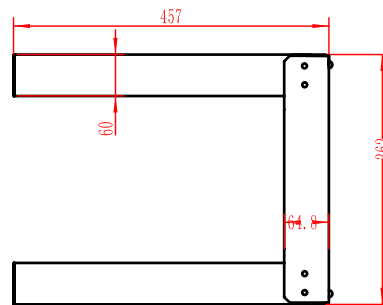

6U OPEN WALL MOUNT

SKU: 047-WFJ-0653

Height	Width	Depth	Color	Weight	Capacity
14.25"	20"	18"	Black	15 LB	132 LB

DESCRIPTION

6U Open Wall Mount

FEATURES

- Steel frame open wall mount with M6 screws and cage nuts.
- Comes unassembled
- Easy assembly

FROM FRONT

FROM REAR

FROM SIDE

FROM TOP

VERTICAL CABLE

951.696.7772 California
800.749.2447 Florida
845.391.8318 New York

www.verticalcable.com

Rev. 04/2017

Specs subject to change without notice.

It is the sole responsibility of the user to have the most current specs.

VERTICAL CABLE

Open Wall Mount Frame 047-WFJ-Series

note: standard 3/8" cage nut compatible

Model	U/RMS	Height	External Width	Depth
047-WFJ-0653	6U	14.25"	20"	18"
047-WFJ-0853	8U	17.75"	20"	18"
047-WFJ-0953	9U	19.50"	20"	18"
047-WFJ-1253	12U	24.75"	20"	18"
047-WFJ-1653	16U	31.75"	20"	18"
047-WFJ-2053	20U	38.80"	20"	18"