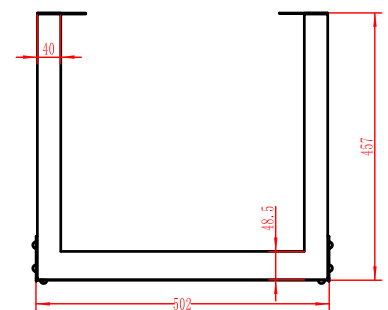

6U OPEN WALL MOUNT

SKU: 047-WFJ-0653

Height	Width	Depth	Color	Weight	Capacity
14.25"	20"	18"	Black	15 LB	132 LB

DESCRIPTION

6U Open Wall Mount

FEATURES

- Steel frame open wall mount with M6 screws and cage nuts.
- Comes unassembled
- Easy assembly

FROM FRONT

FROM REAR

FROM SIDE

FROM TOP

VERTICAL CABLE

951.696.7772 California
800.749.2447 Florida
845.391.8318 New York

www.verticalcable.com

Rev. 04/2017

Specs subject to change without notice.

It is the sole responsibility of the user to have the most current specs.

VERTICAL CABLE

Open Wall Mount Frame 047-WFJ-Series

note: standard 3/8" cage nut compatible

Model	U/RMS	Height	External Width	Depth
047-WFJ-0653	6U	14.25"	20"	18"
047-WFJ-0853	8U	17.75"	20"	18"
047-WFJ-0953	9U	19.50"	20"	18"
047-WFJ-1253	12U	24.75"	20"	18"
047-WFJ-1653	16U	31.75"	20"	18"
047-WFJ-2053	20U	38.80"	20"	18"