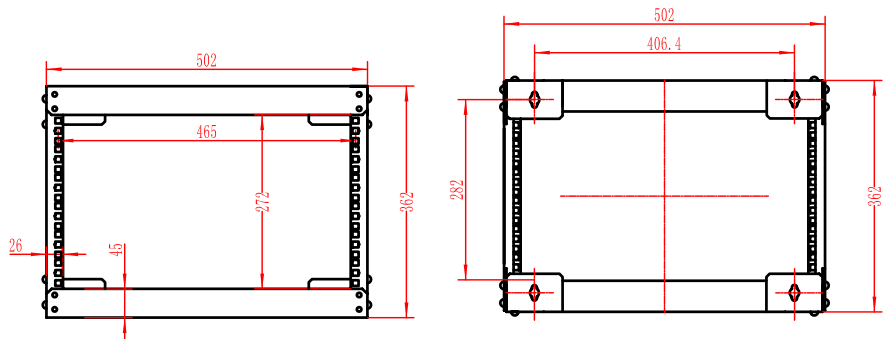

6U OPEN WALL MOUNT

SKU: 047-WFJ-0653

Height	Width	Depth	Color	Weight	Capacity
14.25"	20"	18"	Black	15 LB	132 LB

DESCRIPTION

6U Open Wall Mount

FEATURES

- Steel frame open wall mount with M6 screws and cage nuts.
- Comes unassembled
- Easy assembly

Specs subject to change without notice.

It is the sole responsibility of the user to have the most current specs.

VERTICAL CABLE

Open Wall Mount Frame 047-WFJ-Series

note: standard 3/8" cage nut compatible

Model	U/RMS	Height	External Width	Depth
047-WFJ-0653	6U	14.25"	20"	18"
047-WFJ-0853	8U	17.75"	20"	18"
047-WFJ-0953	9U	19.50"	20"	18"
047-WFJ-1253	12U	24.75"	20"	18"
047-WFJ-1653	16U	31.75"	20"	18"
047-WFJ-2053	20U	38.80"	20"	18"