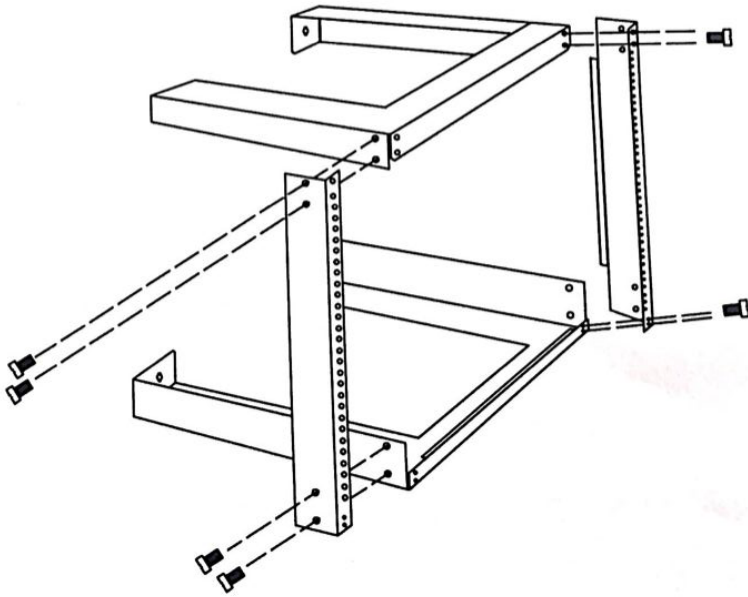

6U OPEN WALL MOUNT

SKU: 047-WFJ-0653

Height	Width	Depth	Color	Weight	Capacity
14.25"	20"	18"	Black	15 LB	132 LB

DESCRIPTION

6U Open Wall Mount

FEATURES

- Steel frame open wall mount with M6 screws and cage nuts.
- Comes unassembled
- Easy assembly

FROM FRONT

FROM REAR

FROM SIDE

FROM TOP

VERTICAL CABLE

951.696.7772 California
800.749.2447 Florida
845.391.8318 New York

www.verticalcable.com

Rev. 04/2017

Specs subject to change without notice.

It is the sole responsibility of the user to have the most current specs.

VERTICAL CABLE

Open Wall Mount Frame 047-WFJ-Series

note: standard 3/8" cage nut compatible

Model	U/RMS	Height	External Width	Depth
047-WFJ-0653	6U	14.25"	20"	18"
047-WFJ-0853	8U	17.75"	20"	18"
047-WFJ-0953	9U	19.50"	20"	18"
047-WFJ-1253	12U	24.75"	20"	18"
047-WFJ-1653	16U	31.75"	20"	18"
047-WFJ-2053	20U	38.80"	20"	18"