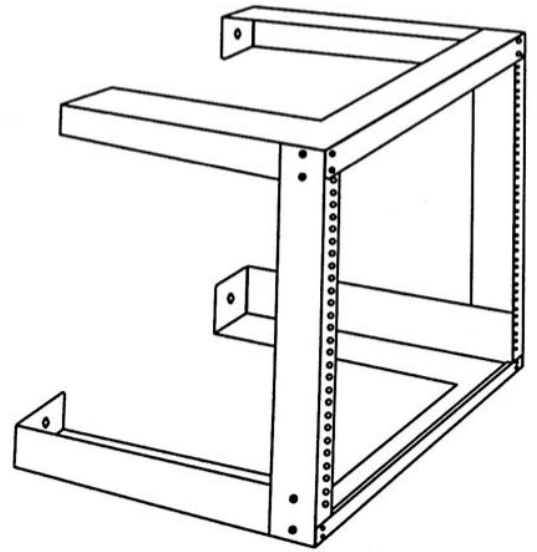

6U OPEN WALL MOUNT

SKU: 047-WFJ-0653

Height	Width	Depth	Color	Weight	Capacity
14.25"	20"	18"	Black	15 LB	132 LB

DESCRIPTION

6U Open Wall Mount

FEATURES

- Steel frame open wall mount with M6 screws and cage nuts.
- Comes unassembled
- Easy assembly

FROM FRONT

FROM REAR

FROM SIDE

FROM TOP

VERTICAL CABLE

951.696.7772 California
800.749.2447 Florida
845.391.8318 New York

www.verticalcable.com

Rev. 04/2017

Specs subject to change without notice.

It is the sole responsibility of the user to have the most current specs.

VERTICAL CABLE

Open Wall Mount Frame 047-WFJ-Series

note: standard 3/8" cage nut compatible

Model	U/RMS	Height	External Width	Depth
047-WFJ-0653	6U	14.25"	20"	18"
047-WFJ-0853	8U	17.75"	20"	18"
047-WFJ-0953	9U	19.50"	20"	18"
047-WFJ-1253	12U	24.75"	20"	18"
047-WFJ-1653	16U	31.75"	20"	18"
047-WFJ-2053	20U	38.80"	20"	18"