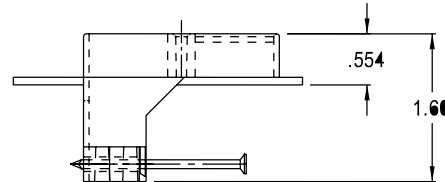

SKU: 022-MB/1G