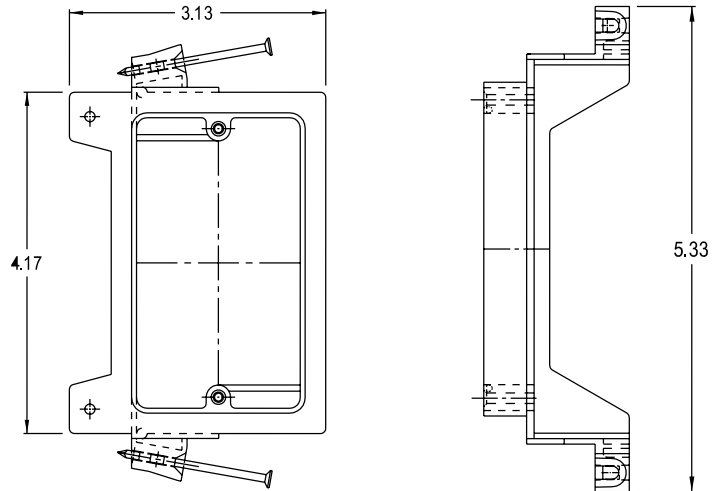

SKU: 022-MB/1G