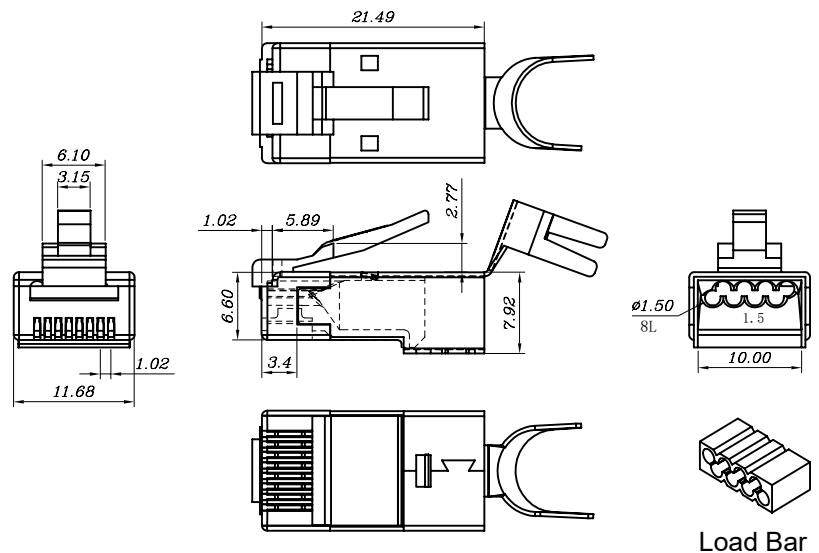

SKU: 012-021-100

Electrical

Insulation Resistance	100m Ω
Termination Resistance	20m Ω Max After Environmental Testing

Mechanical

Cable to Plug Tensile Strength	20 lbs
Durability	200 Mating Cycles

Material

Housing	Polycarbonate (UL94V-2)
Color	Transparent
Contact Blade	Copper Alloy 3 Prong
Conductor Type	For Stranded or Solid Wire
Conductor Size	For 22AWG, 23AWG, 24AWG
Gold Plating	50u"

Insulation Diameter (Conductor)
Size range: 0.045" – 0.057" (1.15 – 1.45mm)

Max Outer Diameter: 0.314" (8.0mm)

VERTICAL CABLE

800.749.2447 Florida
951.696.7772 California
845.391.8318 New York

www.verticalcable.com

2

Line up your color code and cut the conductor at an angle. This will help while inserting the load bar.

3

Note: pin 1 – orange/white conductor needs to be inserted on the bottom left of the load bar. If reversed the conductors will not line up with the termination points.