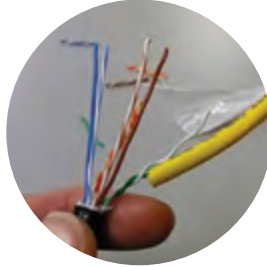

CAT6 /6A MODULAR PLUG

3 PRONG 50u" GOLD PLATED

DESCRIPTION

Category 6 / 6A, Shielded Modular Plug.
8P8C, 50 Micro-inches Gold Plated.

FEATURES

- 50 Micro-Inches Gold Plated 3 prong
- Shielded Modular Plug
- For Stranded or Solid Cable
- Includes Load Bar (stagger)
- 1.5mm – max insulation
- Can be used with CAT6 CMXT

SKU: 012-021-100

Electrical

Insulation Resistance	100m Ω
Termination Resistance	20m Ω Max After Environmental Testing

Mechanical

Cable to Plug Tensile Strength	20 lbs
Durability	200 Mating Cycles

Material

Housing	Polycarbonate (UL94V-2)
Color	Transparent
Contact Blade	Copper Alloy 3 Prong
Conductor Type	For Stranded or Solid Wire
Conductor Size	For 22AWG, 23AWG, 24AWG
Gold Plating	50u"

2

Line up your color code and cut the conductor at an angle. This will help while inserting the load bar.

3

Note: pin 1 – orange/white conductor needs to be inserted on the bottom left of the load bar. If reversed the conductors will not line up with the termination points.