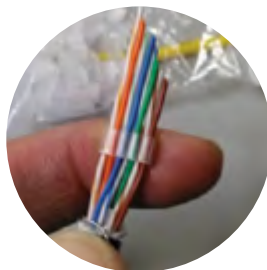

CAT6 /6A MODULAR PLUG

3 PRONG 50u" GOLD PLATED

DESCRIPTION

Category 6 / 6A, Shielded Modular Plug.
8P8C, 50 Micro-inches Gold Plated.

FEATURES

- 50 Micro-Inches Gold Plated 3 prong
- Shielded Modular Plug
- For Stranded or Solid Cable
- Includes Load Bar (stagger)
- 1.5mm – max insulation
- Can be used with CAT6 CMXT

2

Line up your color code and cut the conductor at an angle. This will help while inserting the load bar.

3

Note: pin 1 – orange/white conductor needs to be inserted on the bottom left of the load bar. If reversed the conductors will not line up with the termination points.