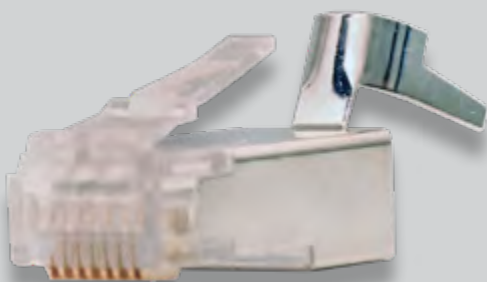

CAT6 /6A MODULAR PLUG

3 PRONG 50u" GOLD PLATED

DESCRIPTION

Category 6 / 6A, Shielded Modular Plug.
8P8C, 50 Micro-inches Gold Plated.

FEATURES

- 50 Micro-Inches Gold Plated 3 prong
- Shielded Modular Plug
- For Stranded or Solid Cable
- Includes Load Bar (stagger)
- 1.5mm – max insulation
- Can be used with CAT6 CMXT

SKU: 012-021-100

Electrical

Insulation Resistance	100m Ω
Termination Resistance	20m Ω Max After Environmental Testing

Mechanical

Cable to Plug Tensile Strength	20 lbs
Durability	200 Mating Cycles

Material

Housing	Polycarbonate (UL94V-2)
Color	Transparent
Contact Blade	Copper Alloy 3 Prong
Conductor Type	For Stranded or Solid Wire
Conductor Size	For 22AWG, 23AWG, 24AWG
Gold Plating	50u"

Insulation Diameter (Conductor)
Size range: 0.045" – 0.057" (1.15 – 1.45mm)

Max Outer Diameter: 0.314" (8.0mm)

VERTICAL CABLE

800.749.2447 Florida
951.696.7772 California
845.391.8318 New York

www.verticalcable.com

2

Line up your color code and cut the conductor at an angle. This will help while inserting the load bar.

3

Note: pin 1 – orange/white conductor needs to be inserted on the bottom left of the load bar. If reversed the conductors will not line up with the termination points.