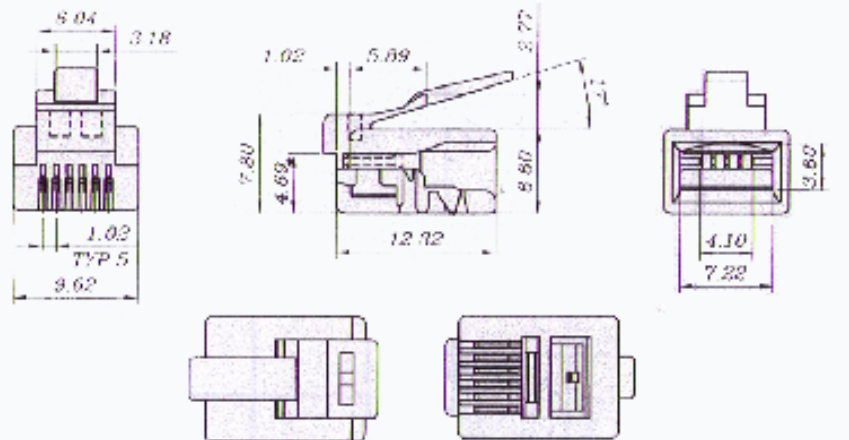

CAT3 MODULAR PLUG 2 PRONG 50u" GOLD PLATED

DESCRIPTION

Category 3, RJ11 Modular, 6P 4C,
50 Micro-inches Gold Plated.

FEATURES

- 50 Micro-Inches Gold Plated 2 prong
- For Round Solid and Stranded wire
- 24AWG - 26AWG Cable

SKU: 009-007/64R

Electrical

UL Applications	250Volts AC Max, AT 2 Amps
Dielectric Withstanding Voltage	500Volts AC
Insulation Resistance	100m Ω
Termination Resistance	20m Ω Max
	After Environmental Testing

Mechanical

Cable to Plug Tensile Strength	12lbs
Durability	200 Mating Cycles

Material

Housing	Polycarbonate
Color	Transparent
Contact Blade	Copper Alloy 2 Prong
Conductor Type	For Solid and Stranded Wire
Conductor Size	For 24AWG - 26AWG
Gold Plating	50u"