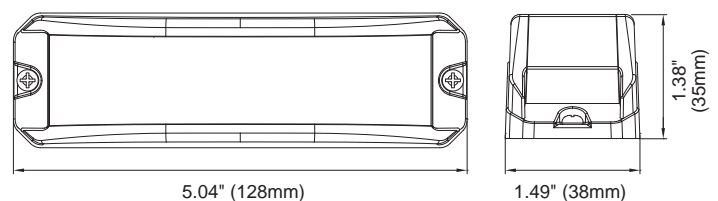

OE9

ONE EIGHTY

True 180° coverage that is certified to ECE-R65 wide-angle-effect!

INTENSE FROM ALL ANGLES!

Uniquely redesigned optic that is certified to ECE-R65 Wide angle effect Class 1.

Superior light spread that is ideal for intersection warning. Can mount anywhere on the vehicle.

FEATURES

- True 180° certified wide-angle-effect LED light.
- Built-in 16 selectable flash patterns.
- Multi-Voltage: 12-24VDC.
- ECE R65 (XA1, XB1), ECE R10, IP68.
- Patent Pending.

DIMENSIONS

RSG ENGINEERING LTD