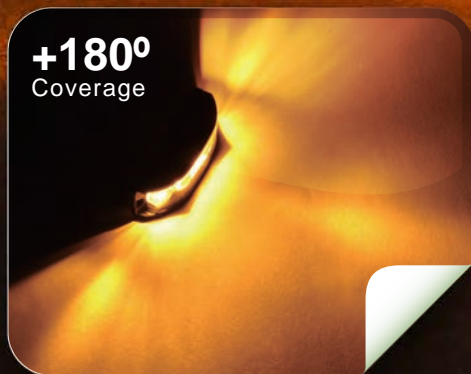

OE9

ONE EIGHTY

True 180° coverage that is certified to ECE-R65 wide-angle-effect!

INTENSE FROM ALL ANGLES!

Uniquely redesigned optic that is certified to ECE-R65 Wide angle effect Class 1.

Superior light spread that is ideal for intersection warning. Can mount anywhere on the vehicle.

FEATURES

- True 180° certified wide-angle-effect LED light.
- Built-in 16 selectable flash patterns.
- Multi-Voltage: 12-24VDC.
- ECE R65 (XA1, XB1), ECE R10, IP68.
- Patent Pending.

DIMENSIONS

RSG ENGINEERING LTD