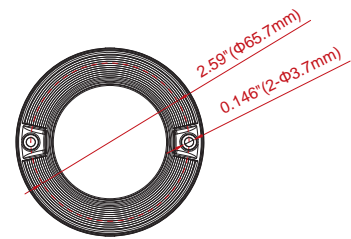

Dual Colour Small Round LED Interior Lamp

3" ROUND INTERIOR LIGHT

FEATURES

- 390 lm flood circular interior light for small area illumination.
- Aluminium base for efficient heat dissipation and maximum durability.
- Optional flush mount with rubber grommet.

SPECIFICATIONS

Approval: IPX8

LED: High Power LED x 6 pcs

Operating Voltage: 12~24VDC

Raw Lumen: 390 lm

Effective Lumen: 336 lm

Max. Current: 0.45A @12VDC / 0.225A @24VDC

Max. Power: 5.4 Watt

Wires: Red-Vcc Full Power: 20cm (20AWG)

Black-GND : 20cm (20AWG)

Fuse Recommended: 1A

Available in: WHITE

DIMENSIONS

Surface Mount

Flush Mount