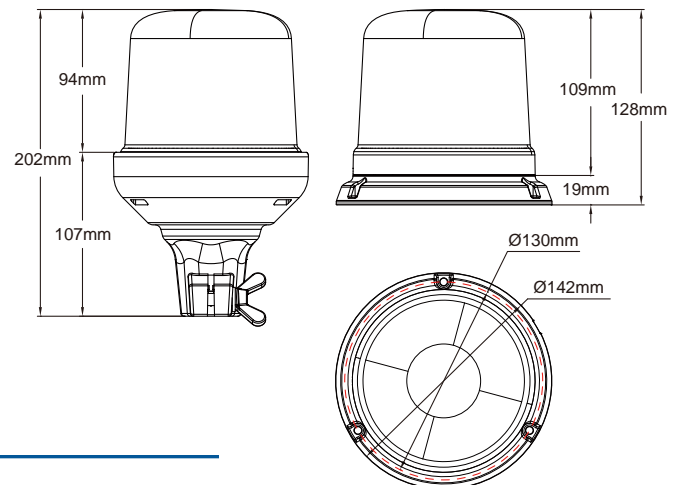

B14 SERIES R65 LED BEACON

3-Bolt Mount

DIN pole Mount

Magnetic Mount
Straight cord with
single button cigar-plug

Magnetic Mount
European coil cord
and cigar-plug

Power
Magnetic Mount
European coil cord
and cigar-plug
**Speed Approved at
250KMH**

Super Bright

FEATURES

- ✓ True 360° High Intensity Light Output
- ✓ 11 Built-in Selectable Flash Patterns
- ✓ Mounting options:
3-Bolt mount, Magnetic mount, DIN pole mount,
or Power Magnetic mount (250KMH) with coil cord
- ✓ ECE-R65 (TA1/TB1), ECE-R10, SAE