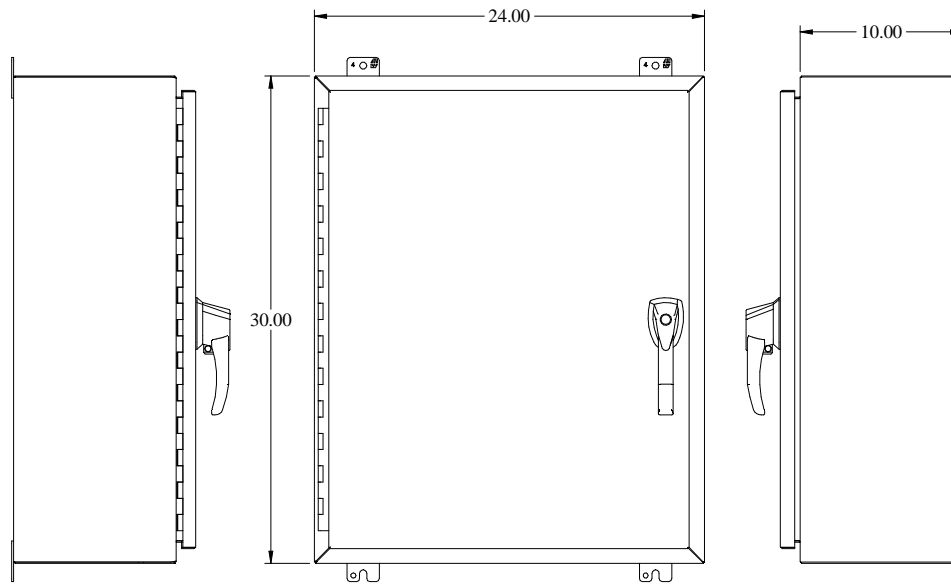

PART No. HW302410SSHK

for more information visit  
[www.hammondmfg.com](http://www.hammondmfg.com)

Data subject to change without notice

Isometric drawing Not to Scale

ISOMETRIC VIEW

TOP VIEW

SIDE VIEW

FRONT VIEW

SIDE VIEW

REAR VIEW

BOTTOM VIEW