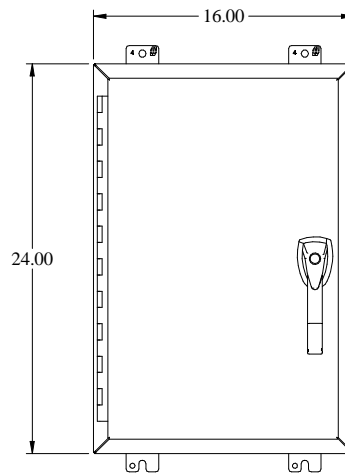

PART No. HW24168SSHK

for more information visit
www.hammondmfg.com

Data subject to change without notice

Isometric drawing Not to Scale

ISOMETRIC VIEW

TOP VIEW

SIDE VIEW

FRONT VIEW

SIDE VIEW

REAR VIEW

BOTTOM VIEW