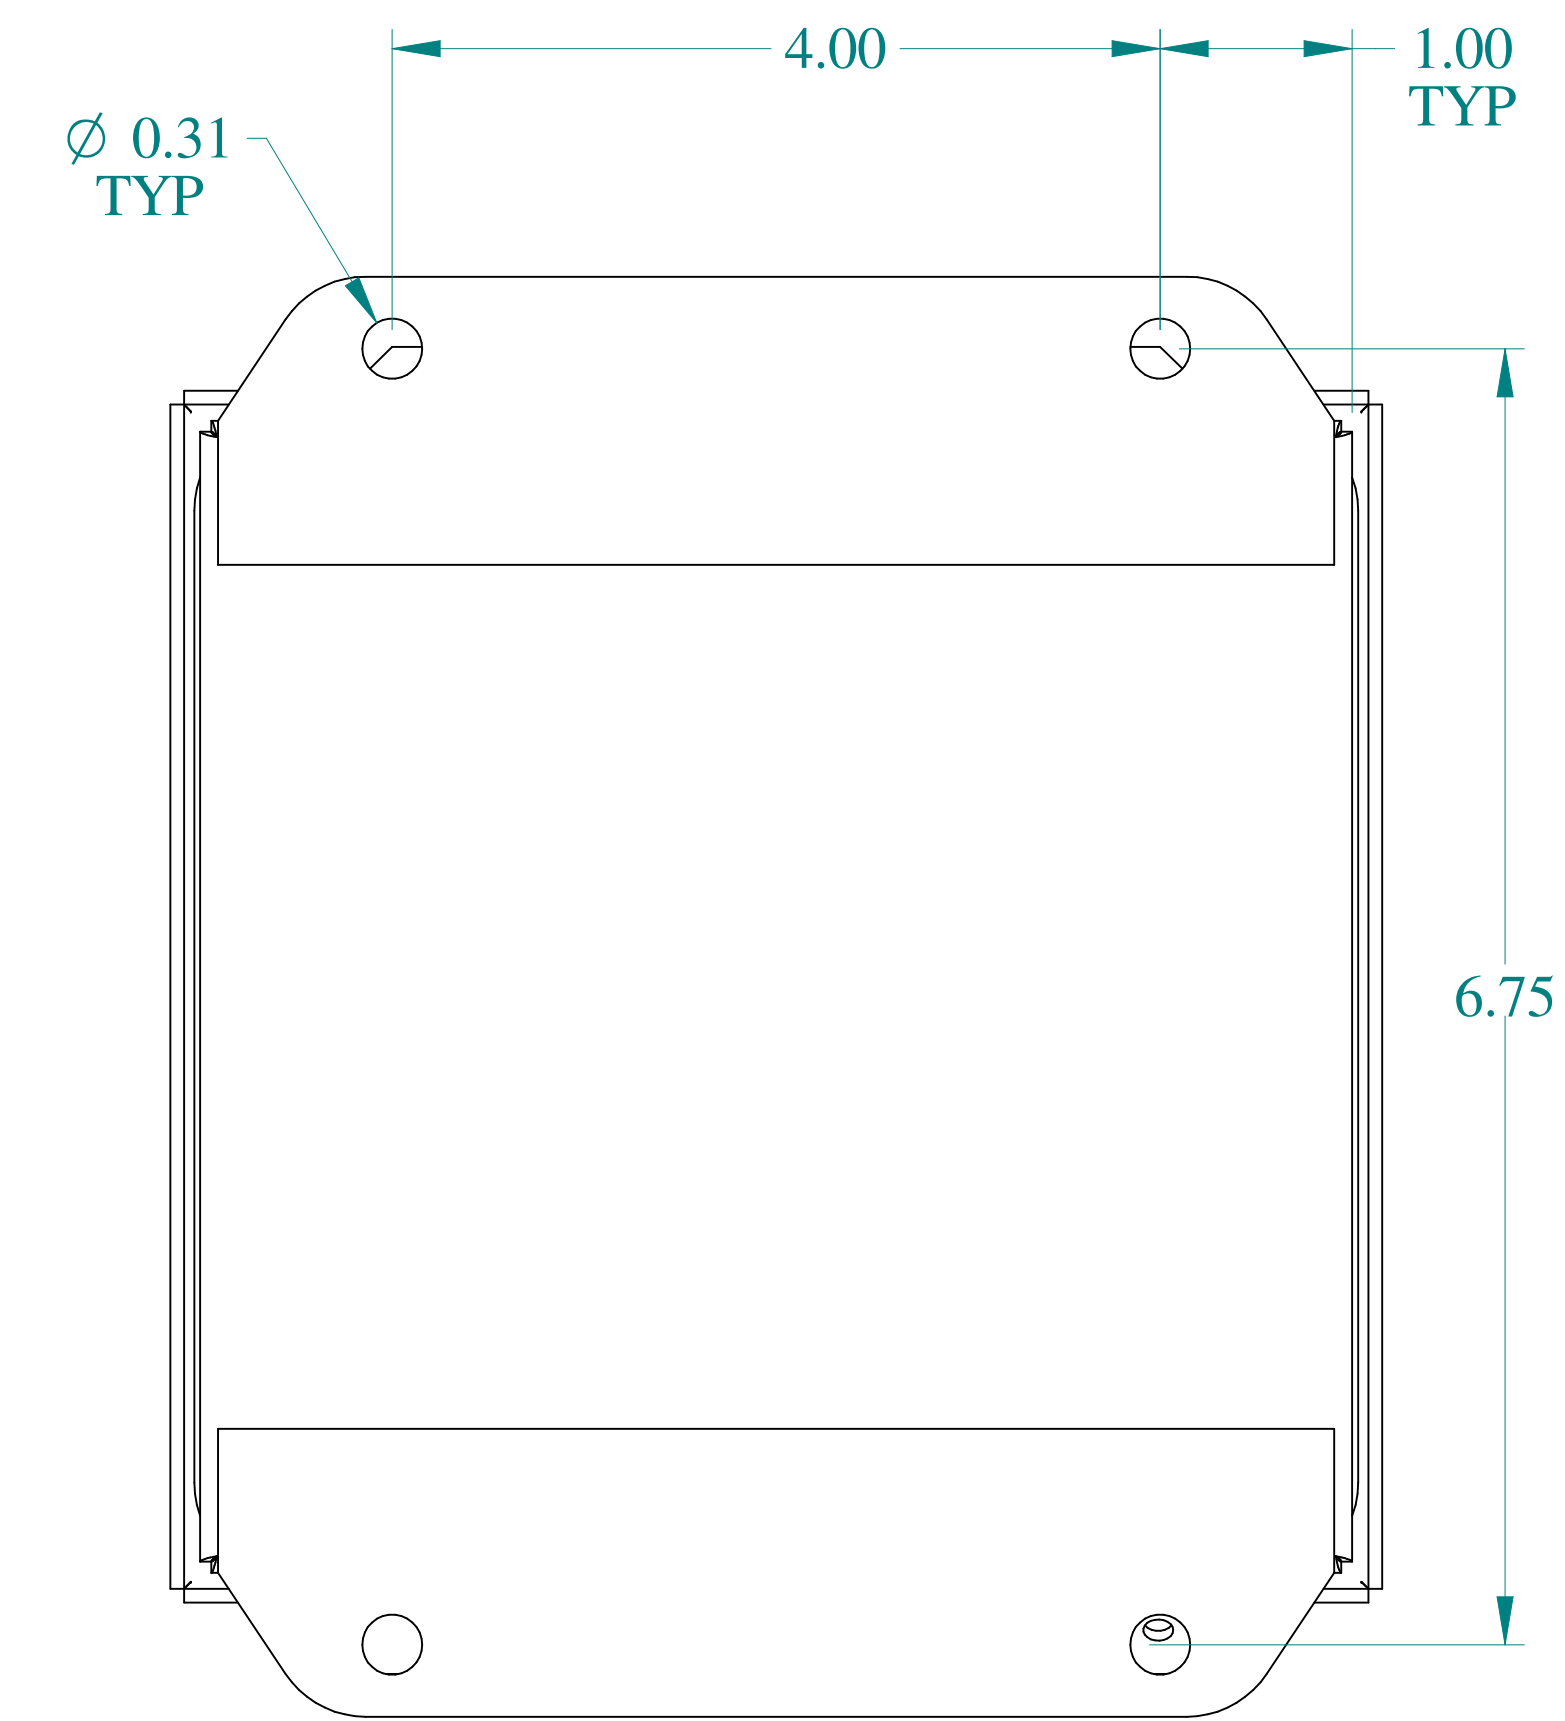

TOP VIEW

ISOMETRIC VIEWS

SIDE VIEW

FRONT VIEW

SIDE VIEW

BACK VIEW

BOTTOM VIEW

Data subject to change without notice.

Part # : HJ664LP

Date : Nov. 12, 2018

Link: [www.hamdmfg.com/HJ664LP](http://www.hamdmfg.com/HJ664LP)