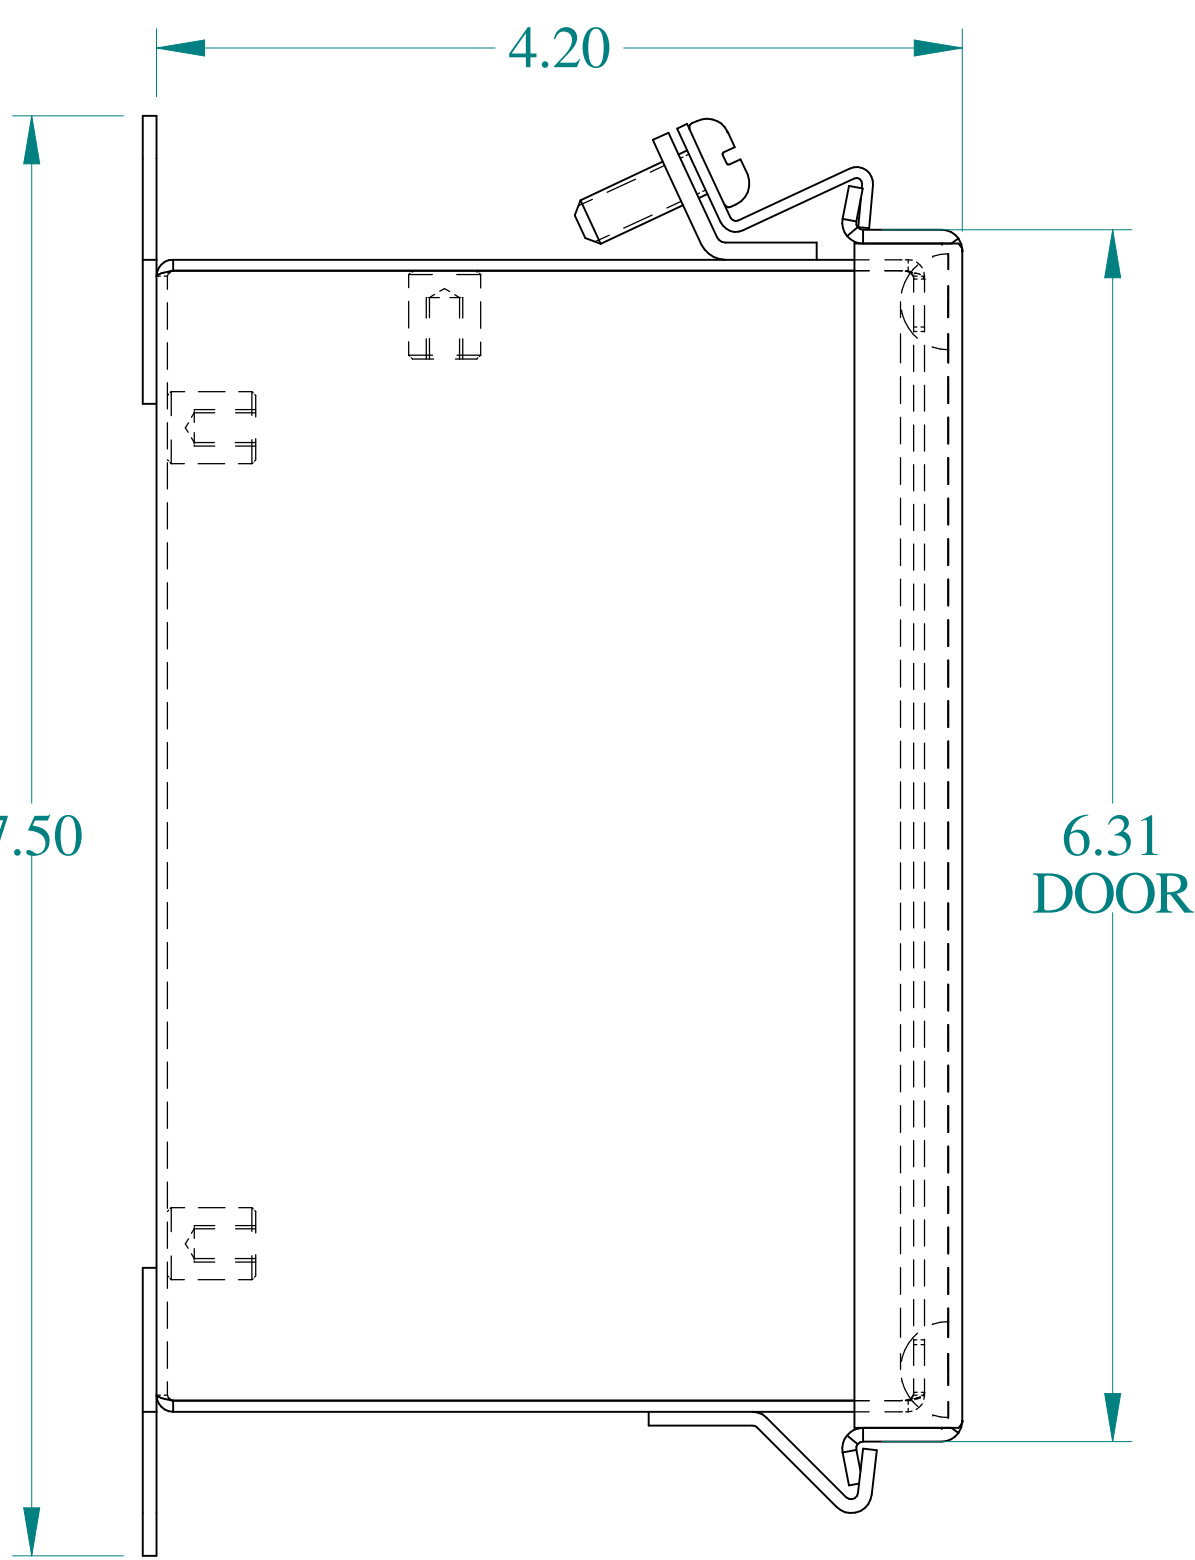

TOP VIEW

ISOMETRIC VIEWS

SIDE VIEW

FRONT VIEW

SIDE VIEW

BACK VIEW

BOTTOM VIEW

Data subject to change without notice.

Part # : HJ664LP

Date : Nov. 12, 2018

Link: [www.hamdmfg.com/HJ664LP](http://www.hamdmfg.com/HJ664LP)