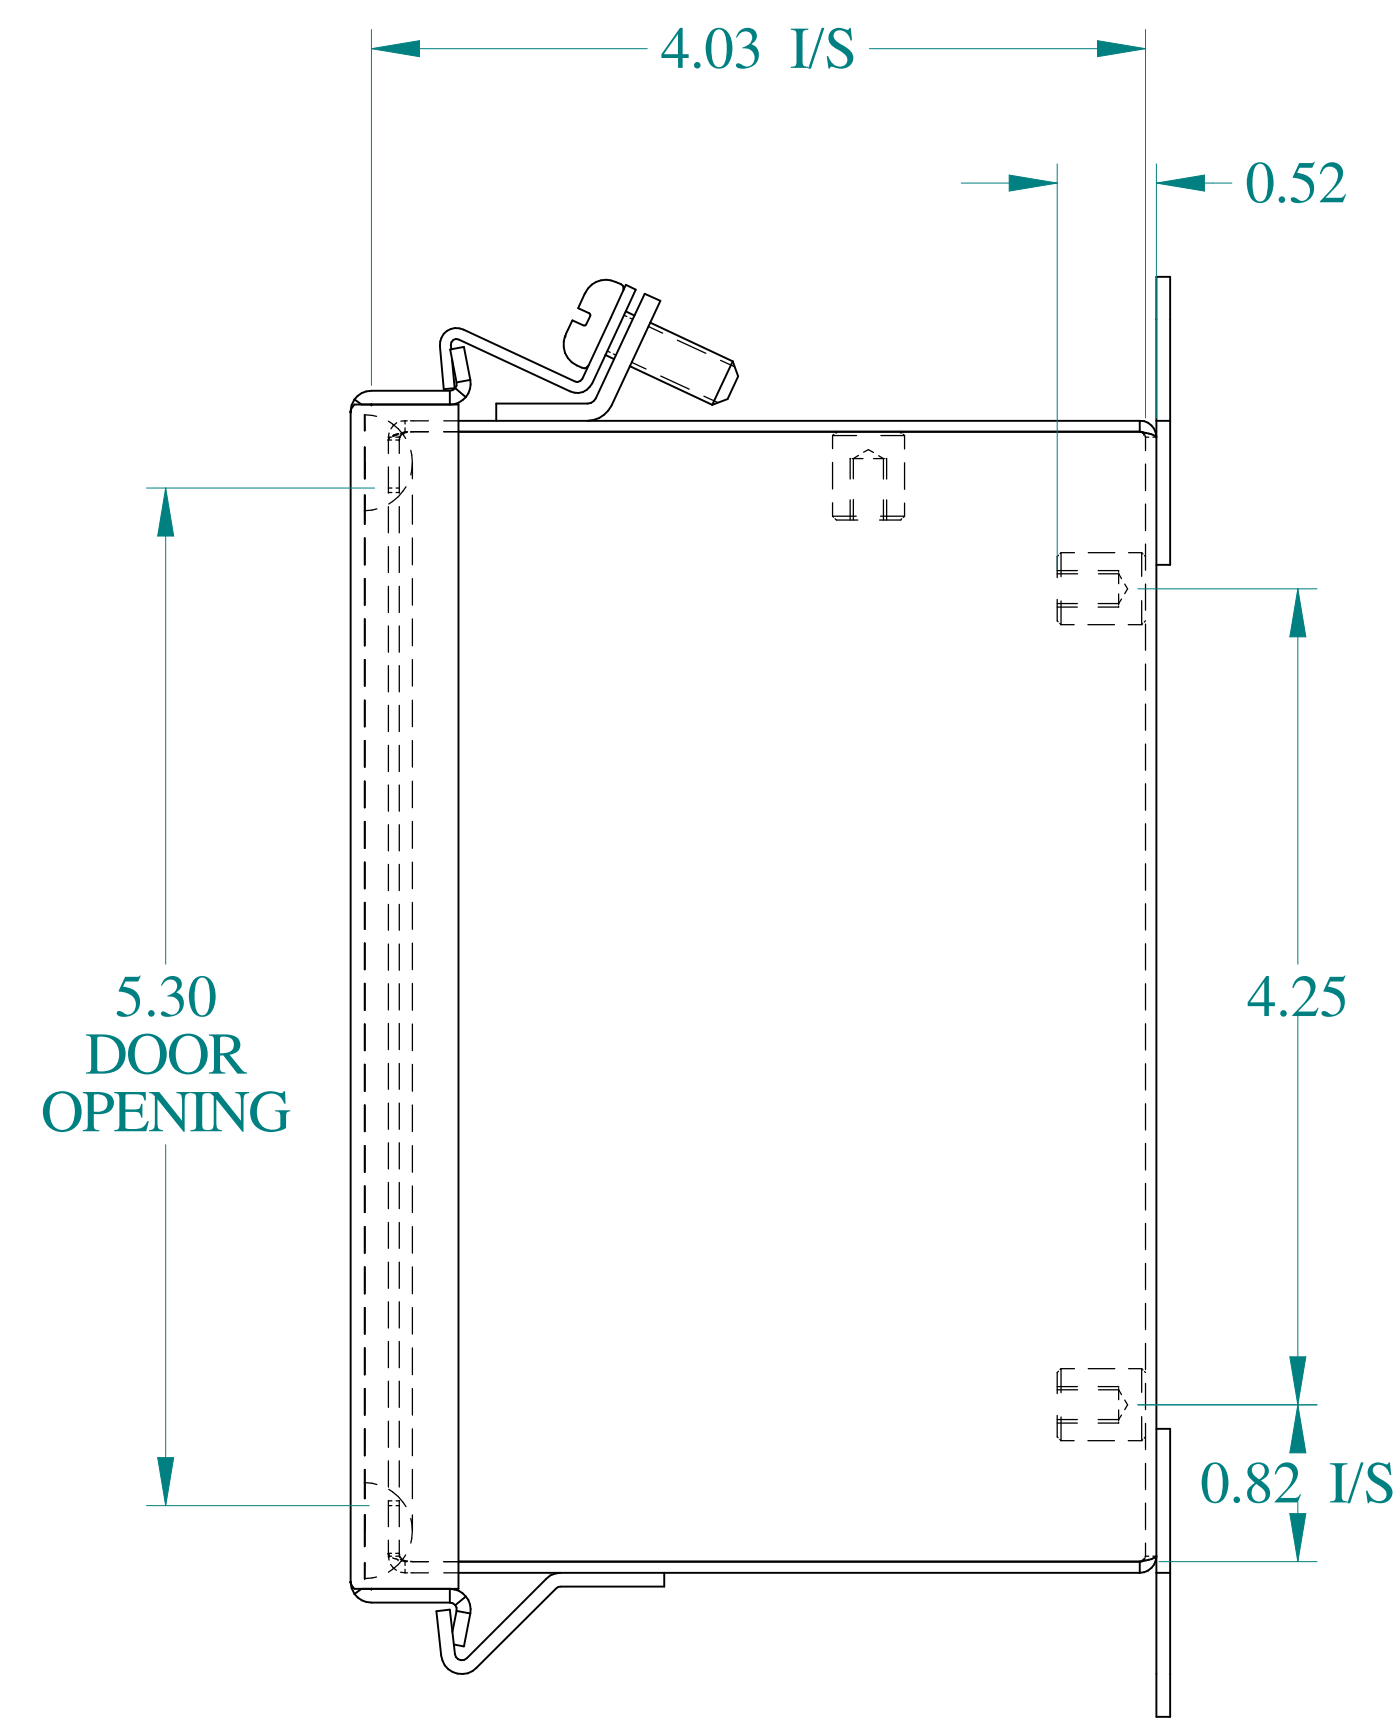

TOP VIEW

ISOMETRIC VIEWS

SIDE VIEW

FRONT VIEW

SIDE VIEW

BACK VIEW

BOTTOM VIEW

Data subject to change without notice.

Part # : HJ664LP

Date : Nov. 12, 2018

Link: [www.hamdmfg.com/HJ664LP](http://www.hamdmfg.com/HJ664LP)