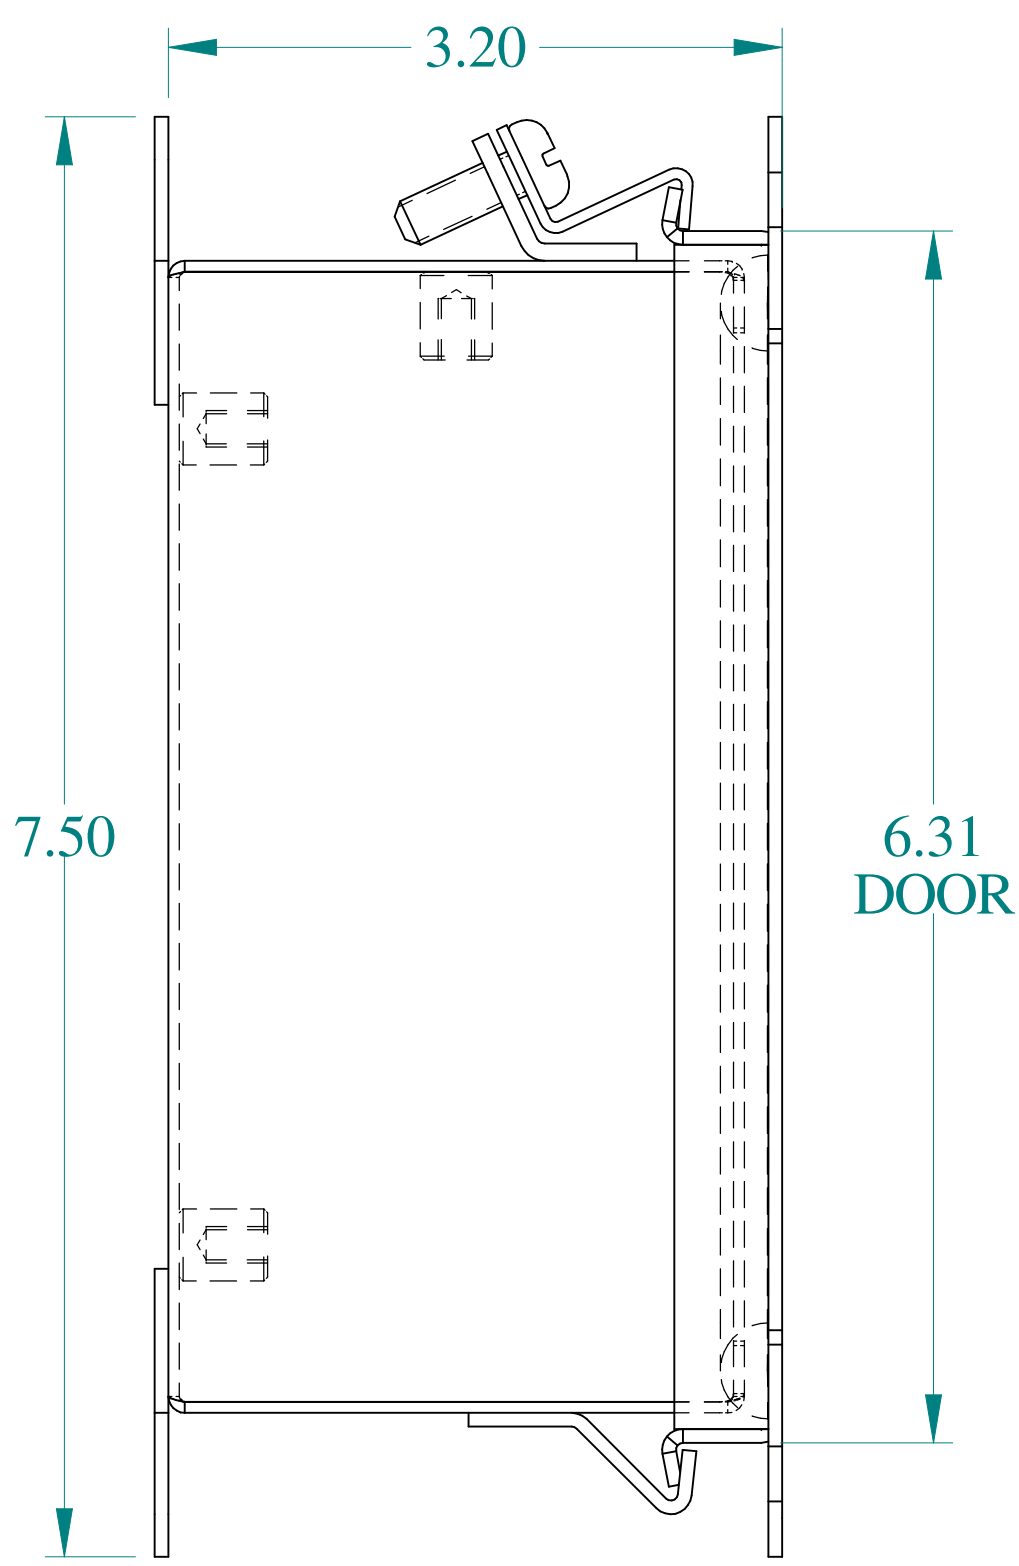

TOP VIEW

ISOMETRIC VIEWS

SIDE VIEW

FRONT VIEW

SIDE VIEW

BACK VIEW

BOTTOM VIEW

Data subject to change without notice.

Part # : HJ643LP

Date : Nov. 12, 2018

Link: [www.hamdmfg.com/HJ643LP](http://www.hamdmfg.com/HJ643LP)