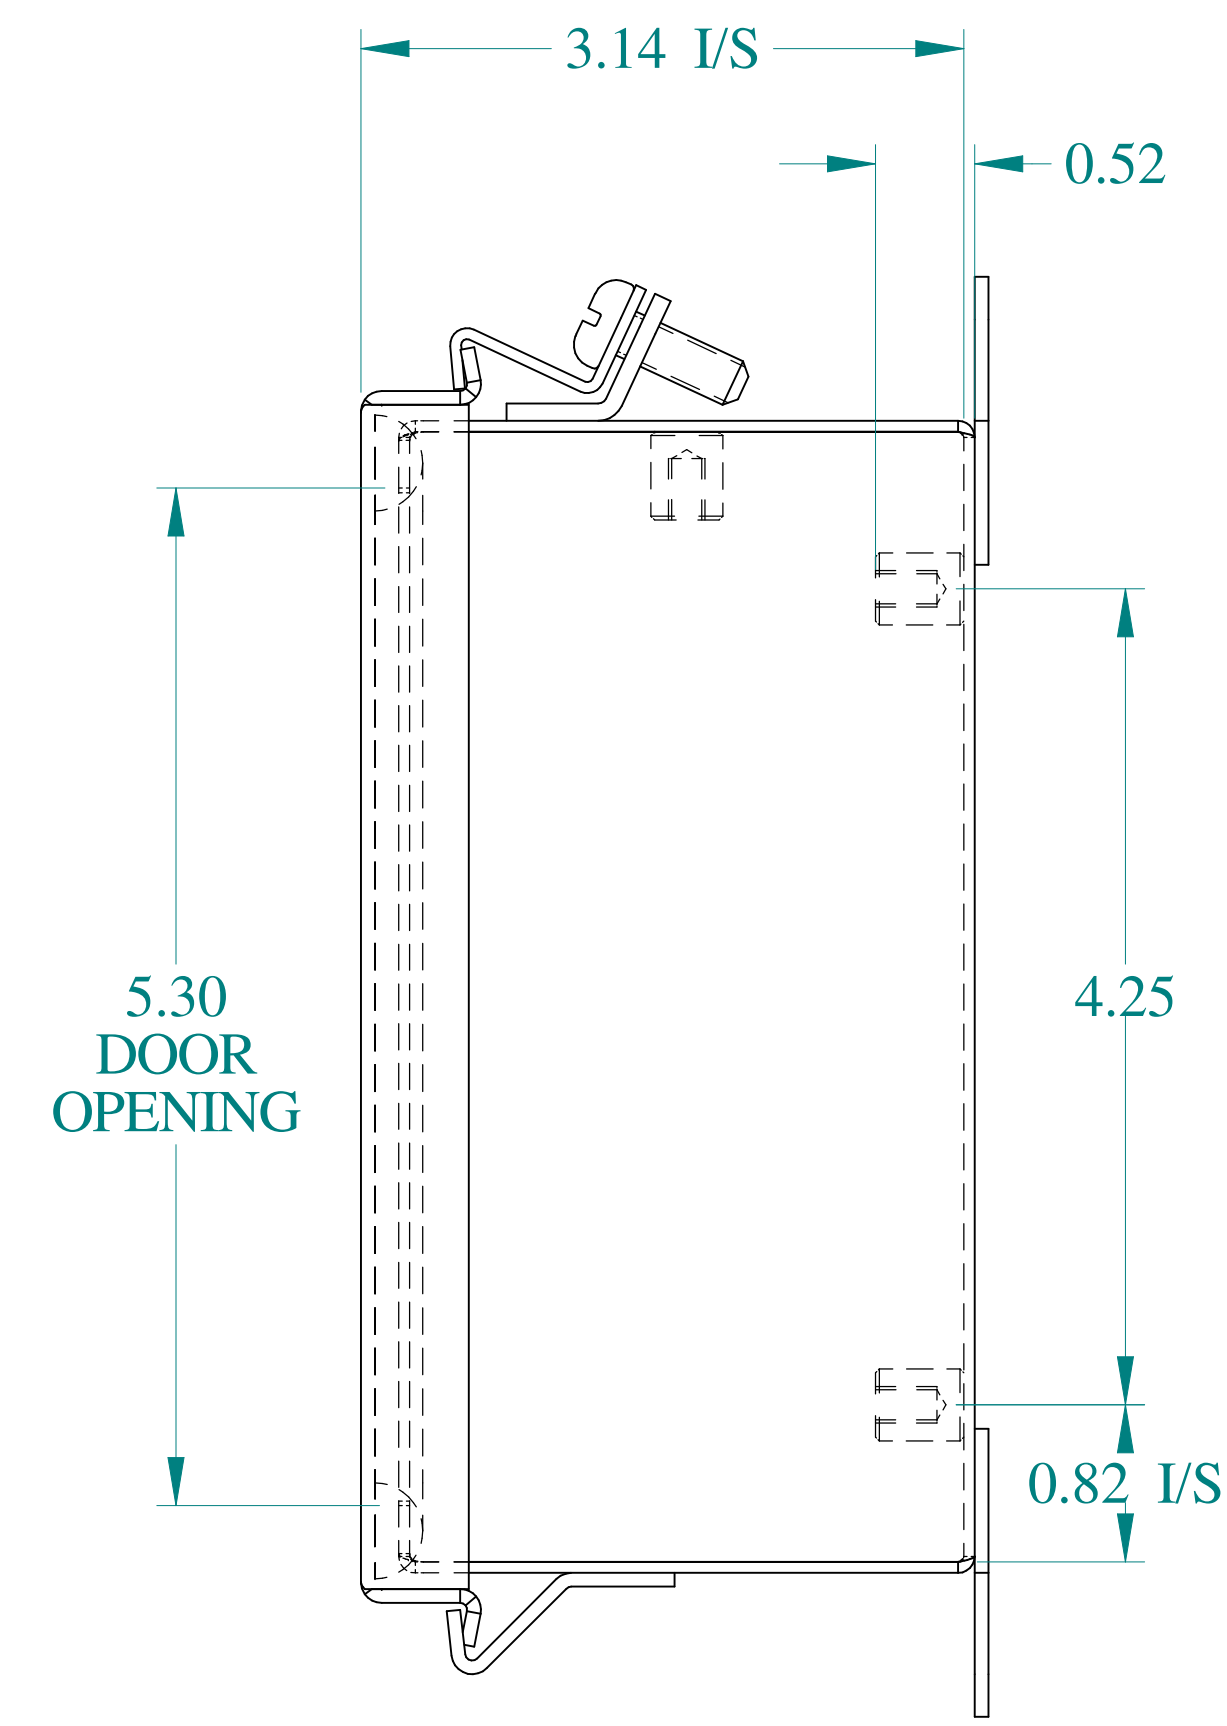

TOP VIEW

ISOMETRIC VIEWS

SIDE VIEW

FRONT VIEW

SIDE VIEW

BACK VIEW

BOTTOM VIEW

Data subject to change without notice.

Part # : HJ643LP

Date : Nov. 12, 2018

Link: [www.hamdmfg.com/HJ643LP](http://www.hamdmfg.com/HJ643LP)