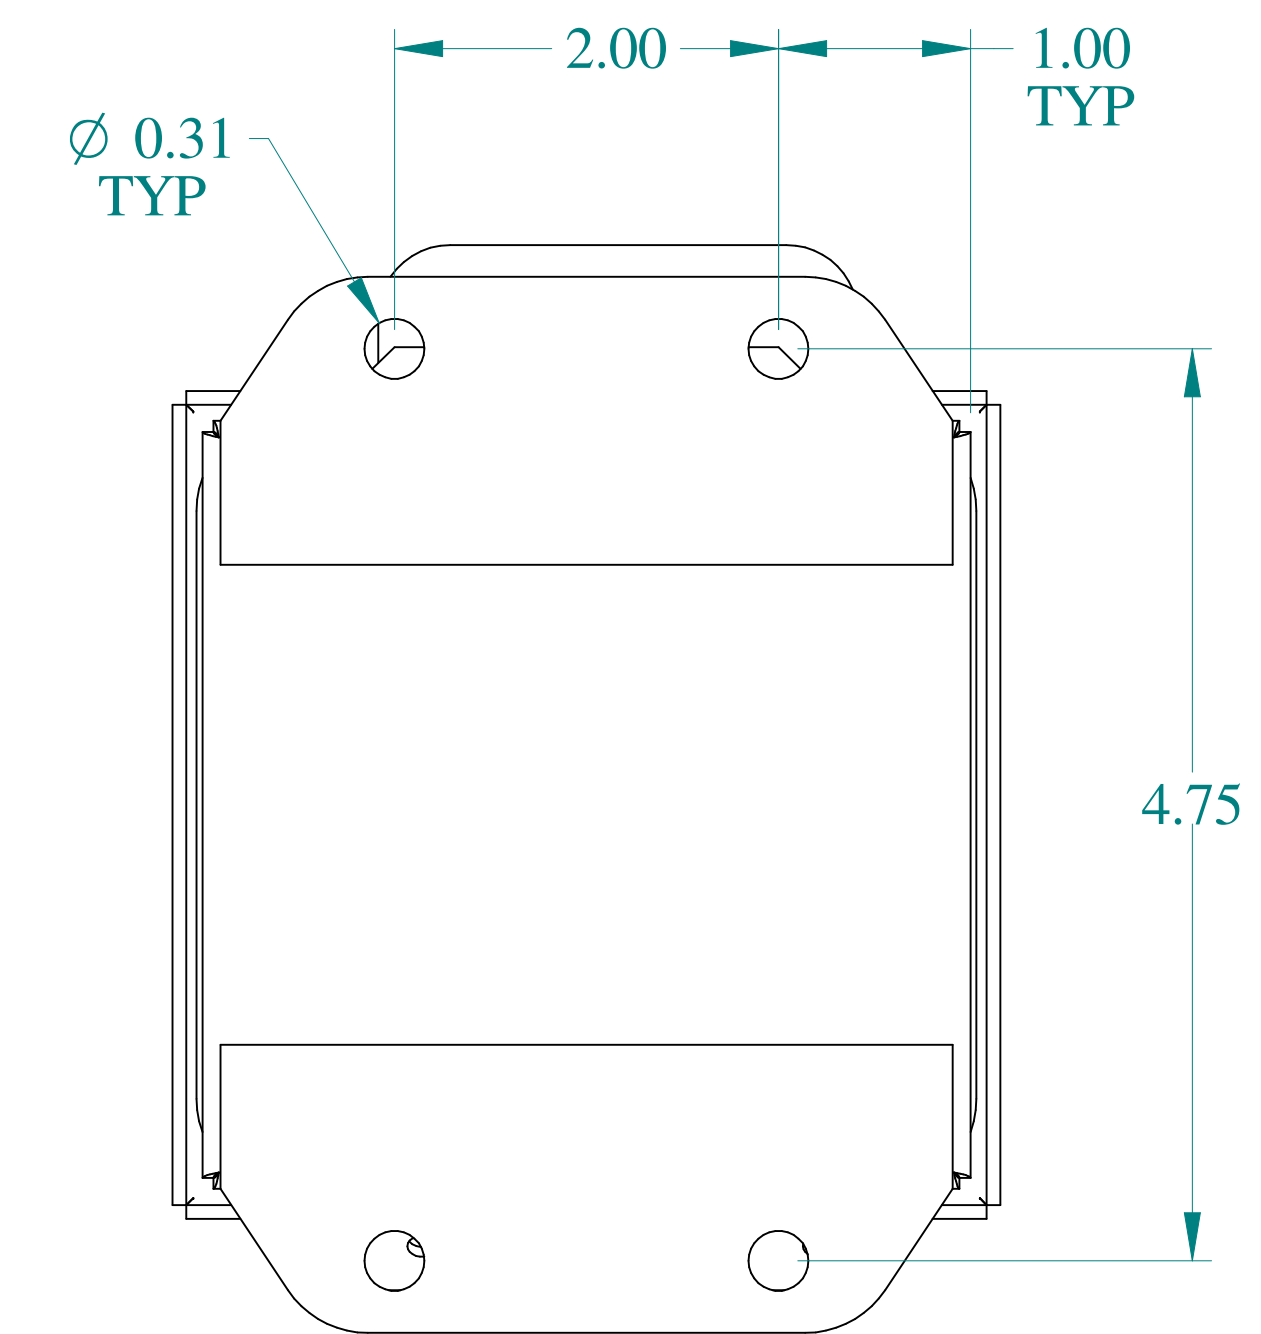

TOP VIEW

ISOMETRIC VIEWS

SIDE VIEW

FRONT VIEW

SIDE VIEW

BACK VIEW

BOTTOM VIEW

Data subject to change without notice.

Part # : HJ444LP

Date : Nov. 12, 2018

Link: [www.hammg.com/HJ444LP](http://www.hammg.com/HJ444LP)