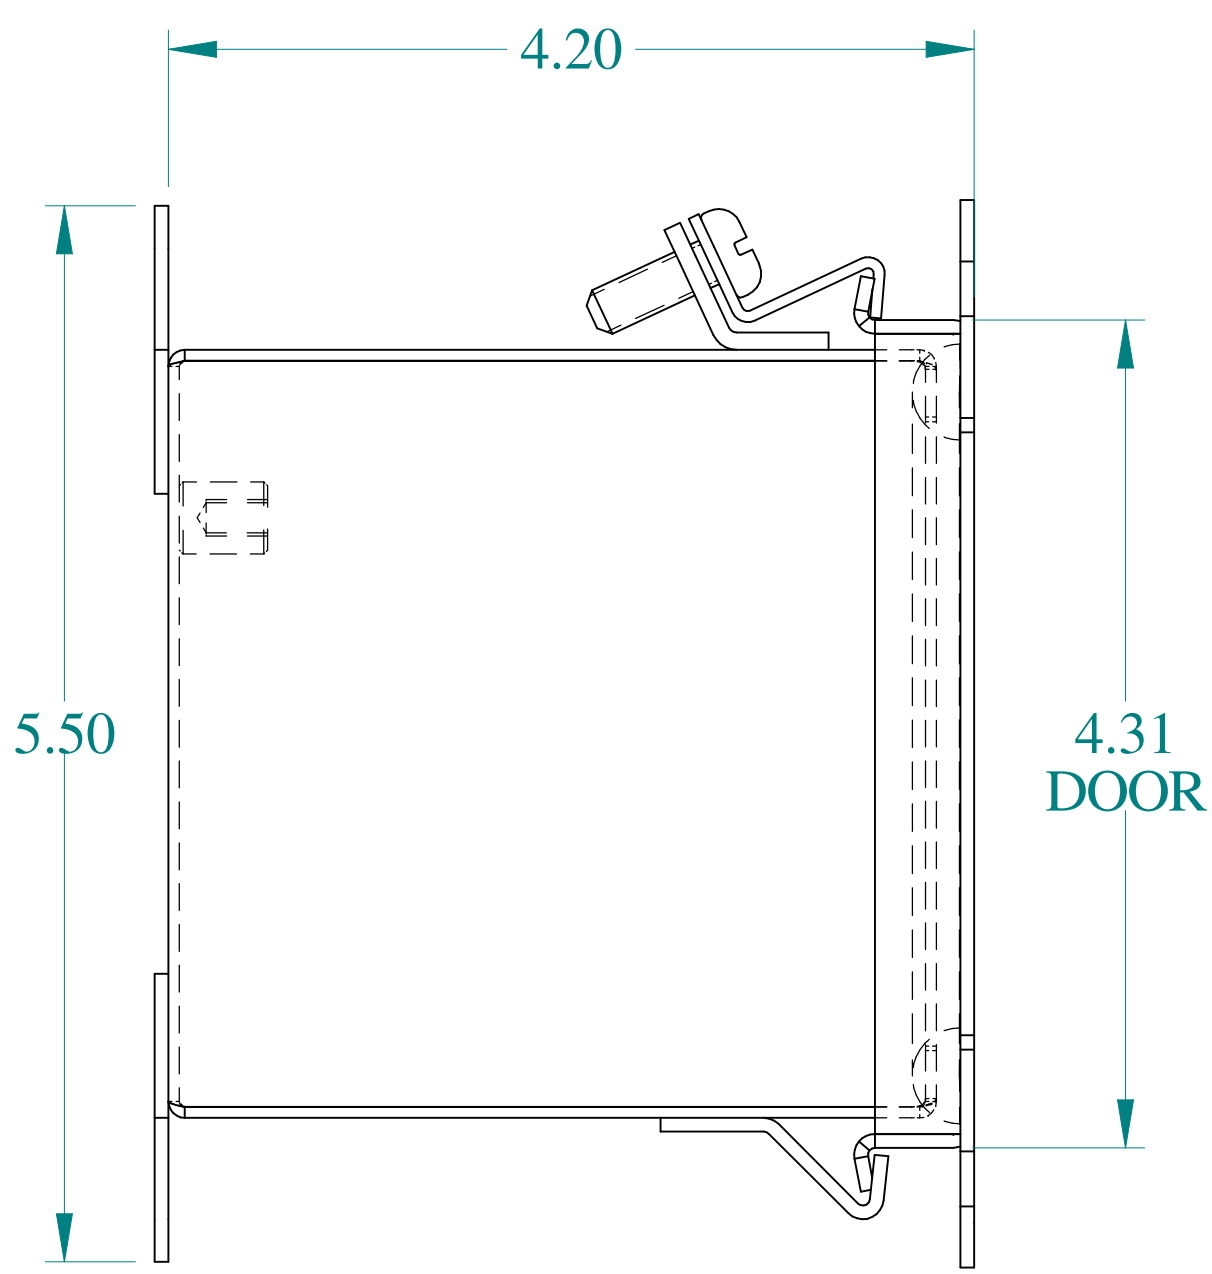

TOP VIEW

ISOMETRIC VIEWS

SIDE VIEW

FRONT VIEW

SIDE VIEW

BACK VIEW

BOTTOM VIEW

Data subject to change without notice.

Part # : HJ444LP

Date : Nov. 12, 2018

Link: [www.hammg.com/HJ444LP](http://www.hammg.com/HJ444LP)