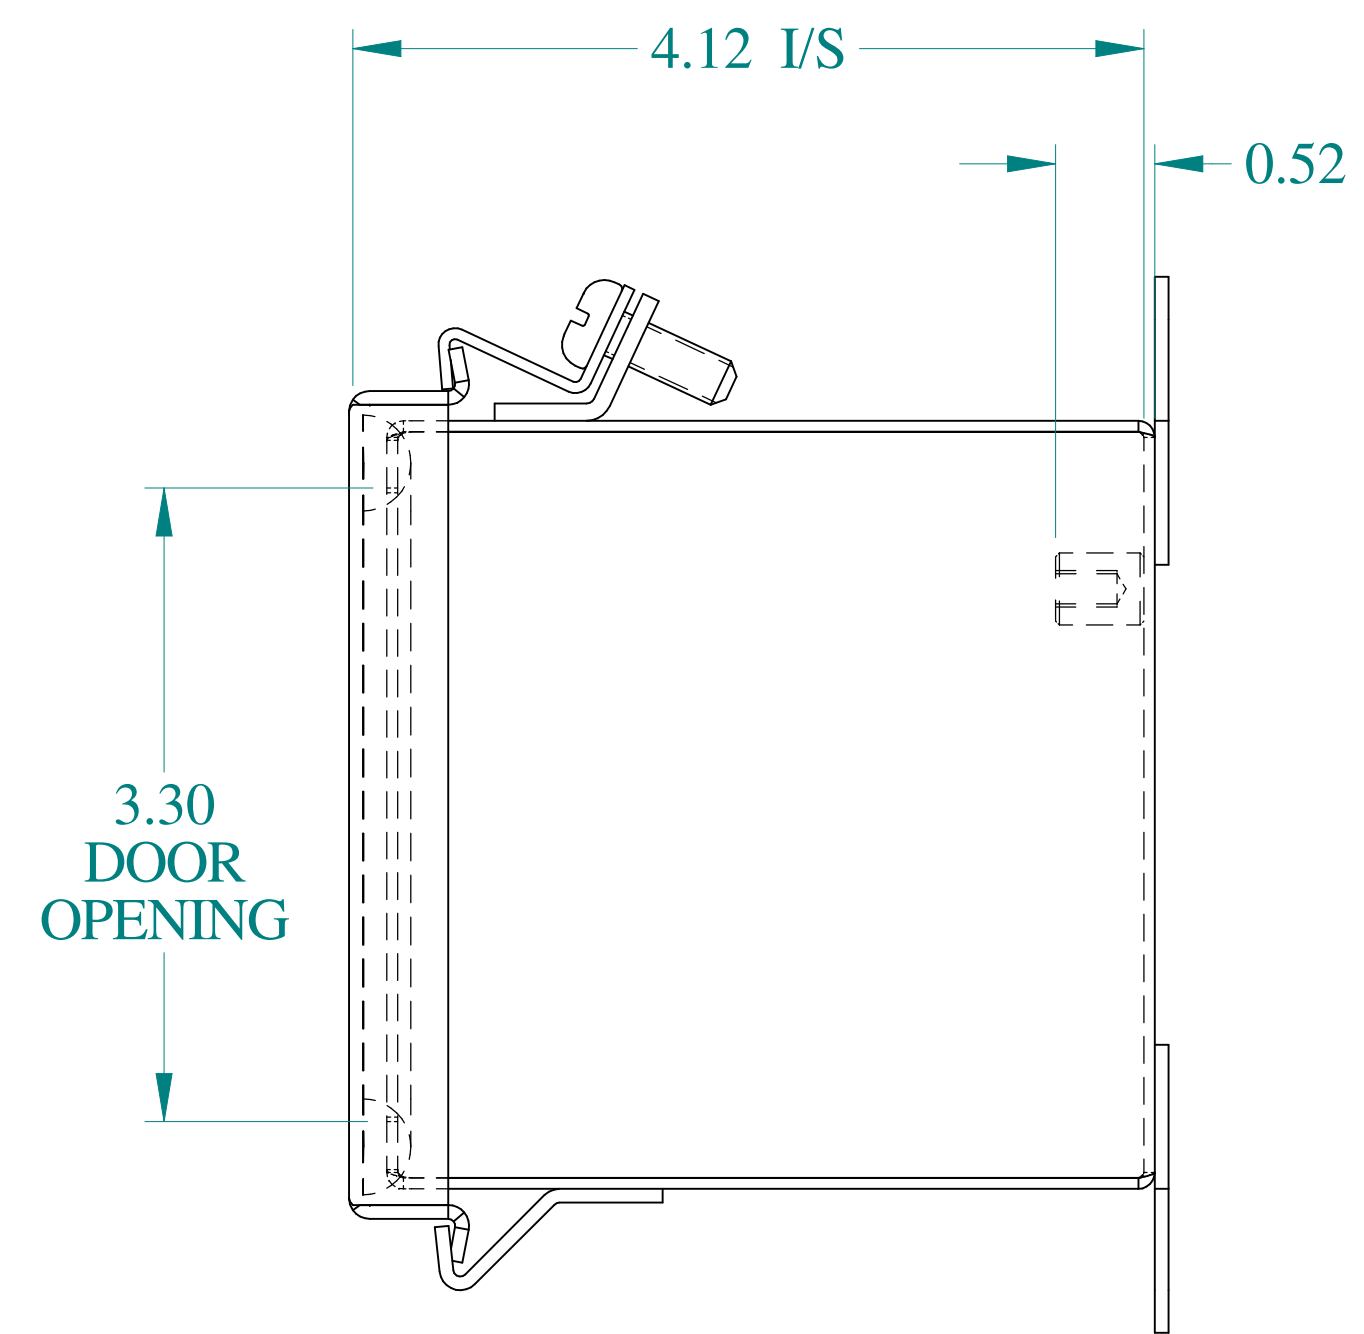

TOP VIEW

ISOMETRIC VIEWS

SIDE VIEW

FRONT VIEW

SIDE VIEW

BACK VIEW

BOTTOM VIEW

Data subject to change without notice.

Part # : HJ444LP

Date : Nov. 12, 2018

Link: [www.hammg.com/HJ444LP](http://www.hammg.com/HJ444LP)