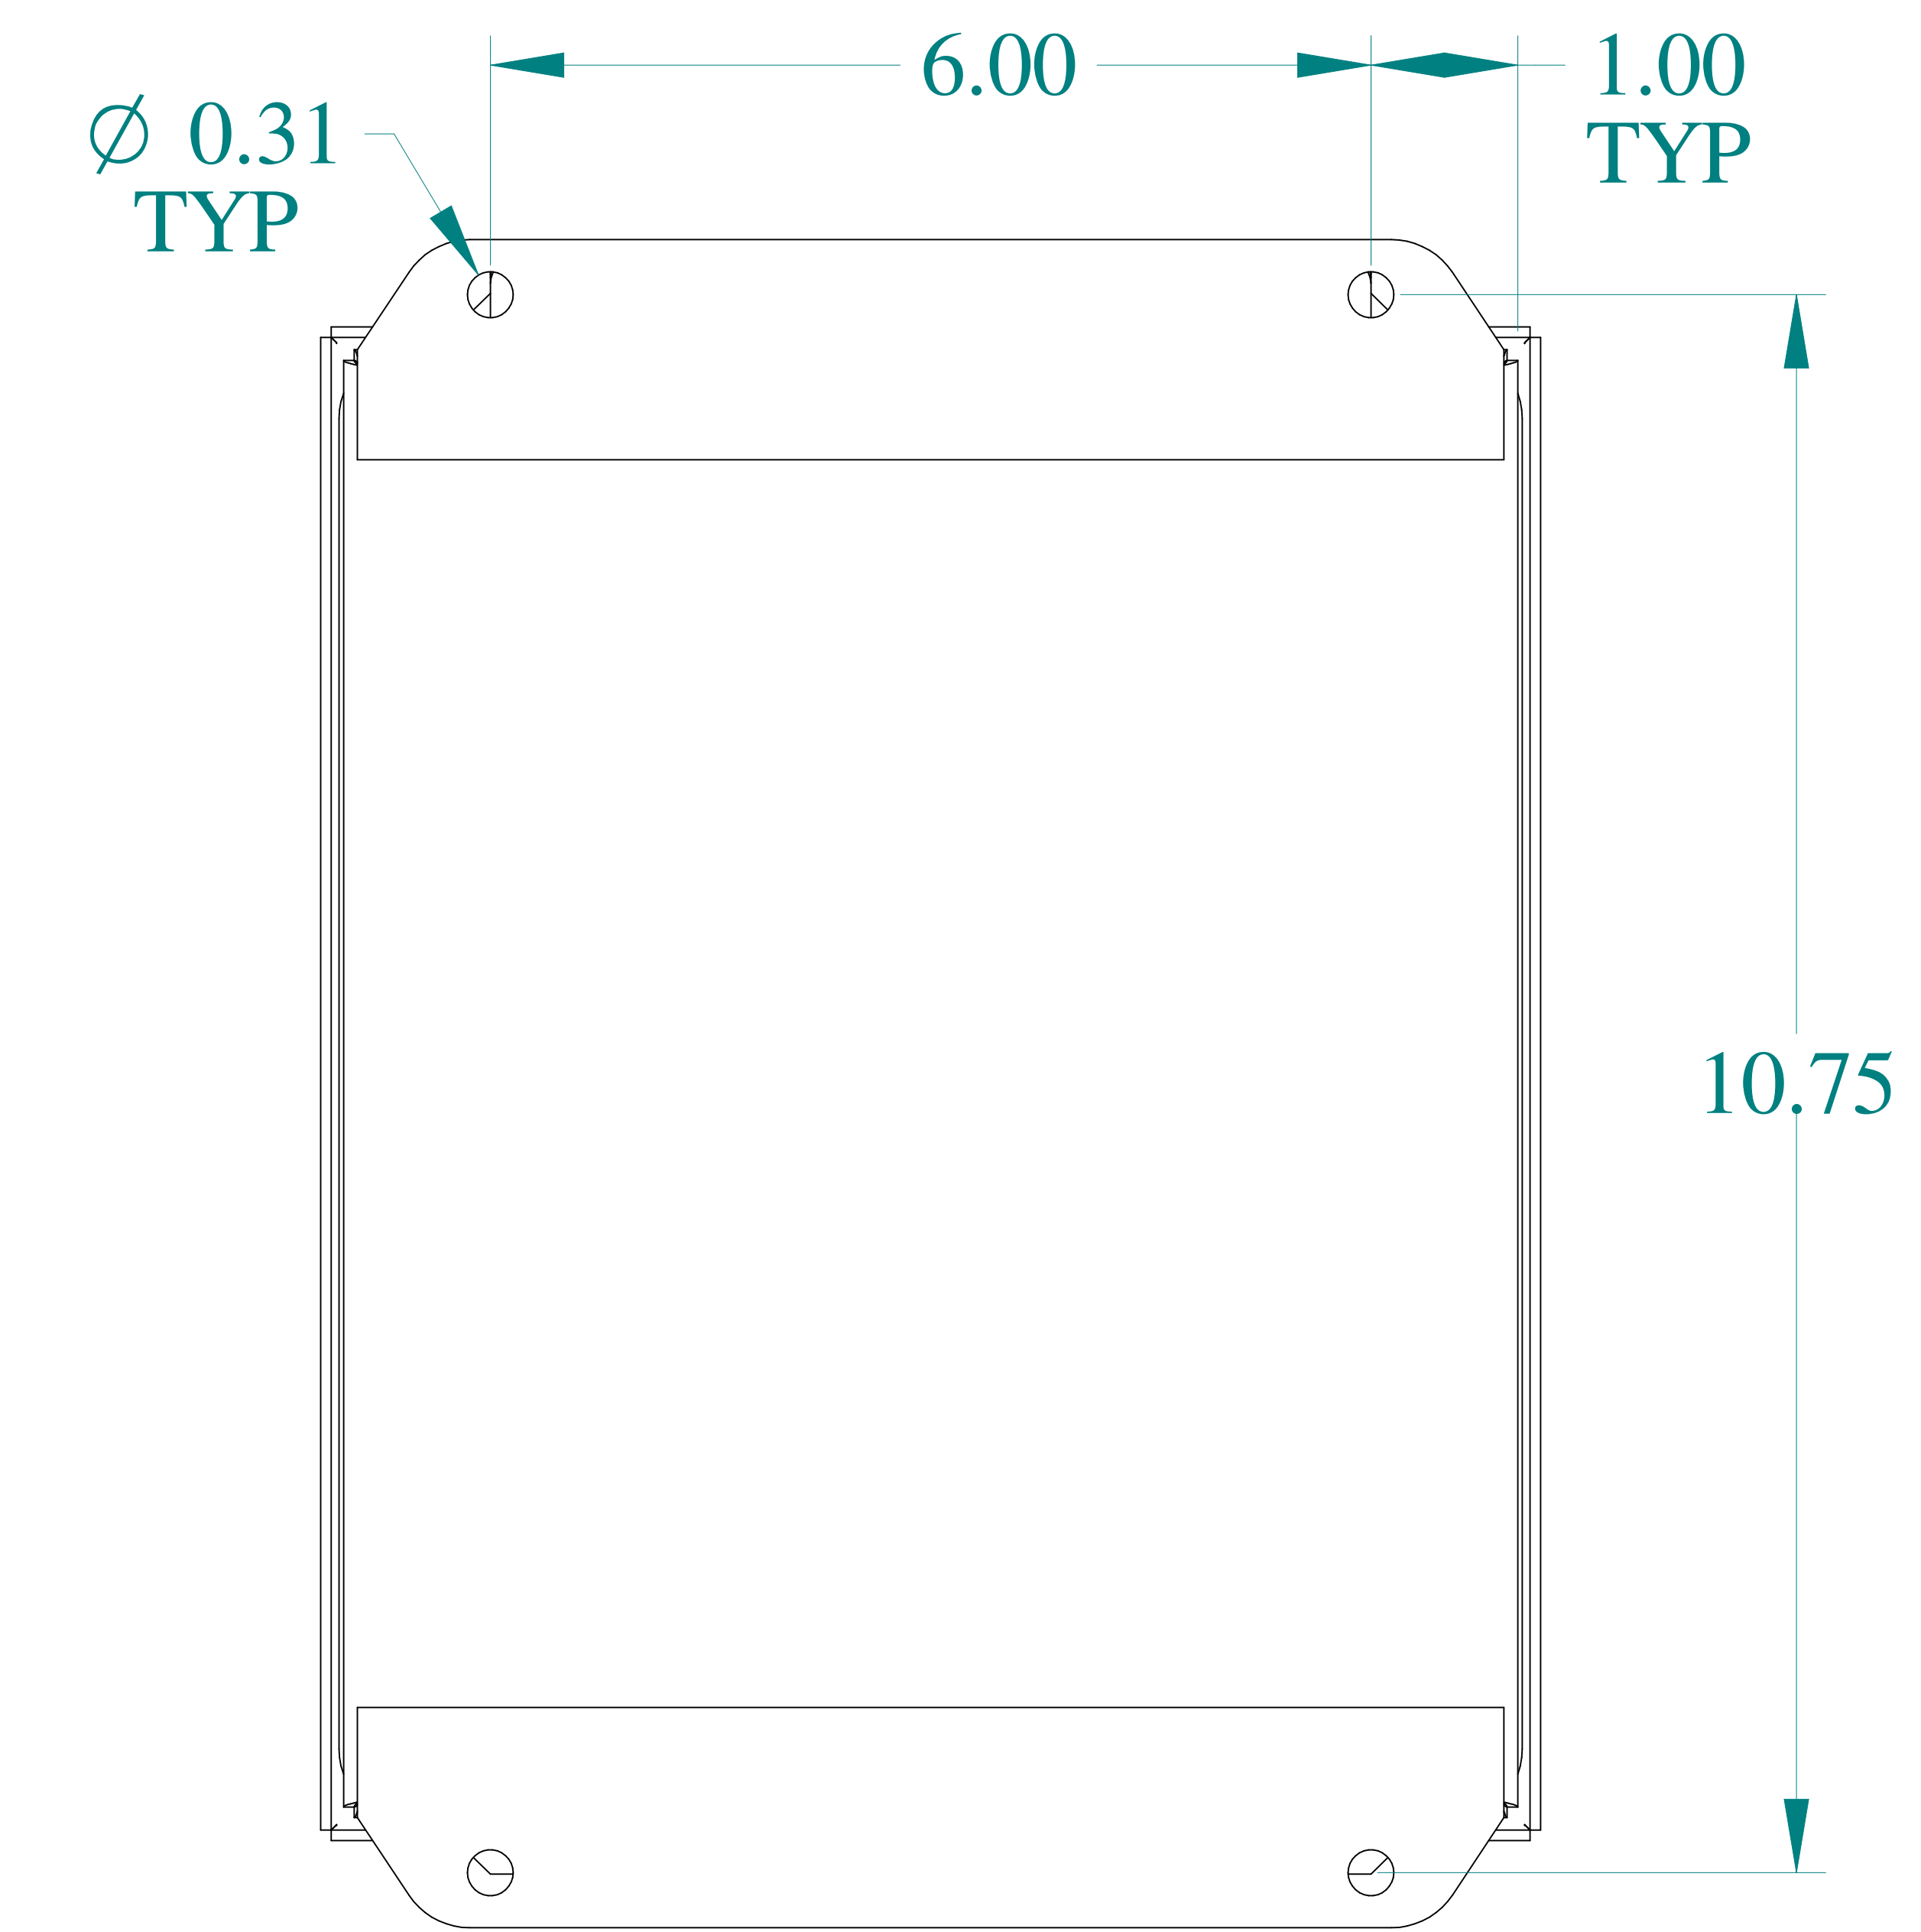

TOP VIEW

ISOMETRIC VIEWS

SIDE VIEW

FRONT VIEW

SIDE VIEW

BACK VIEW

BOTTOM VIEW

Data subject to change without notice.

Part # : HJ1084LP

Date : Nov. 12, 2018

Link: www.hammondmfg.com/HJ1084LP