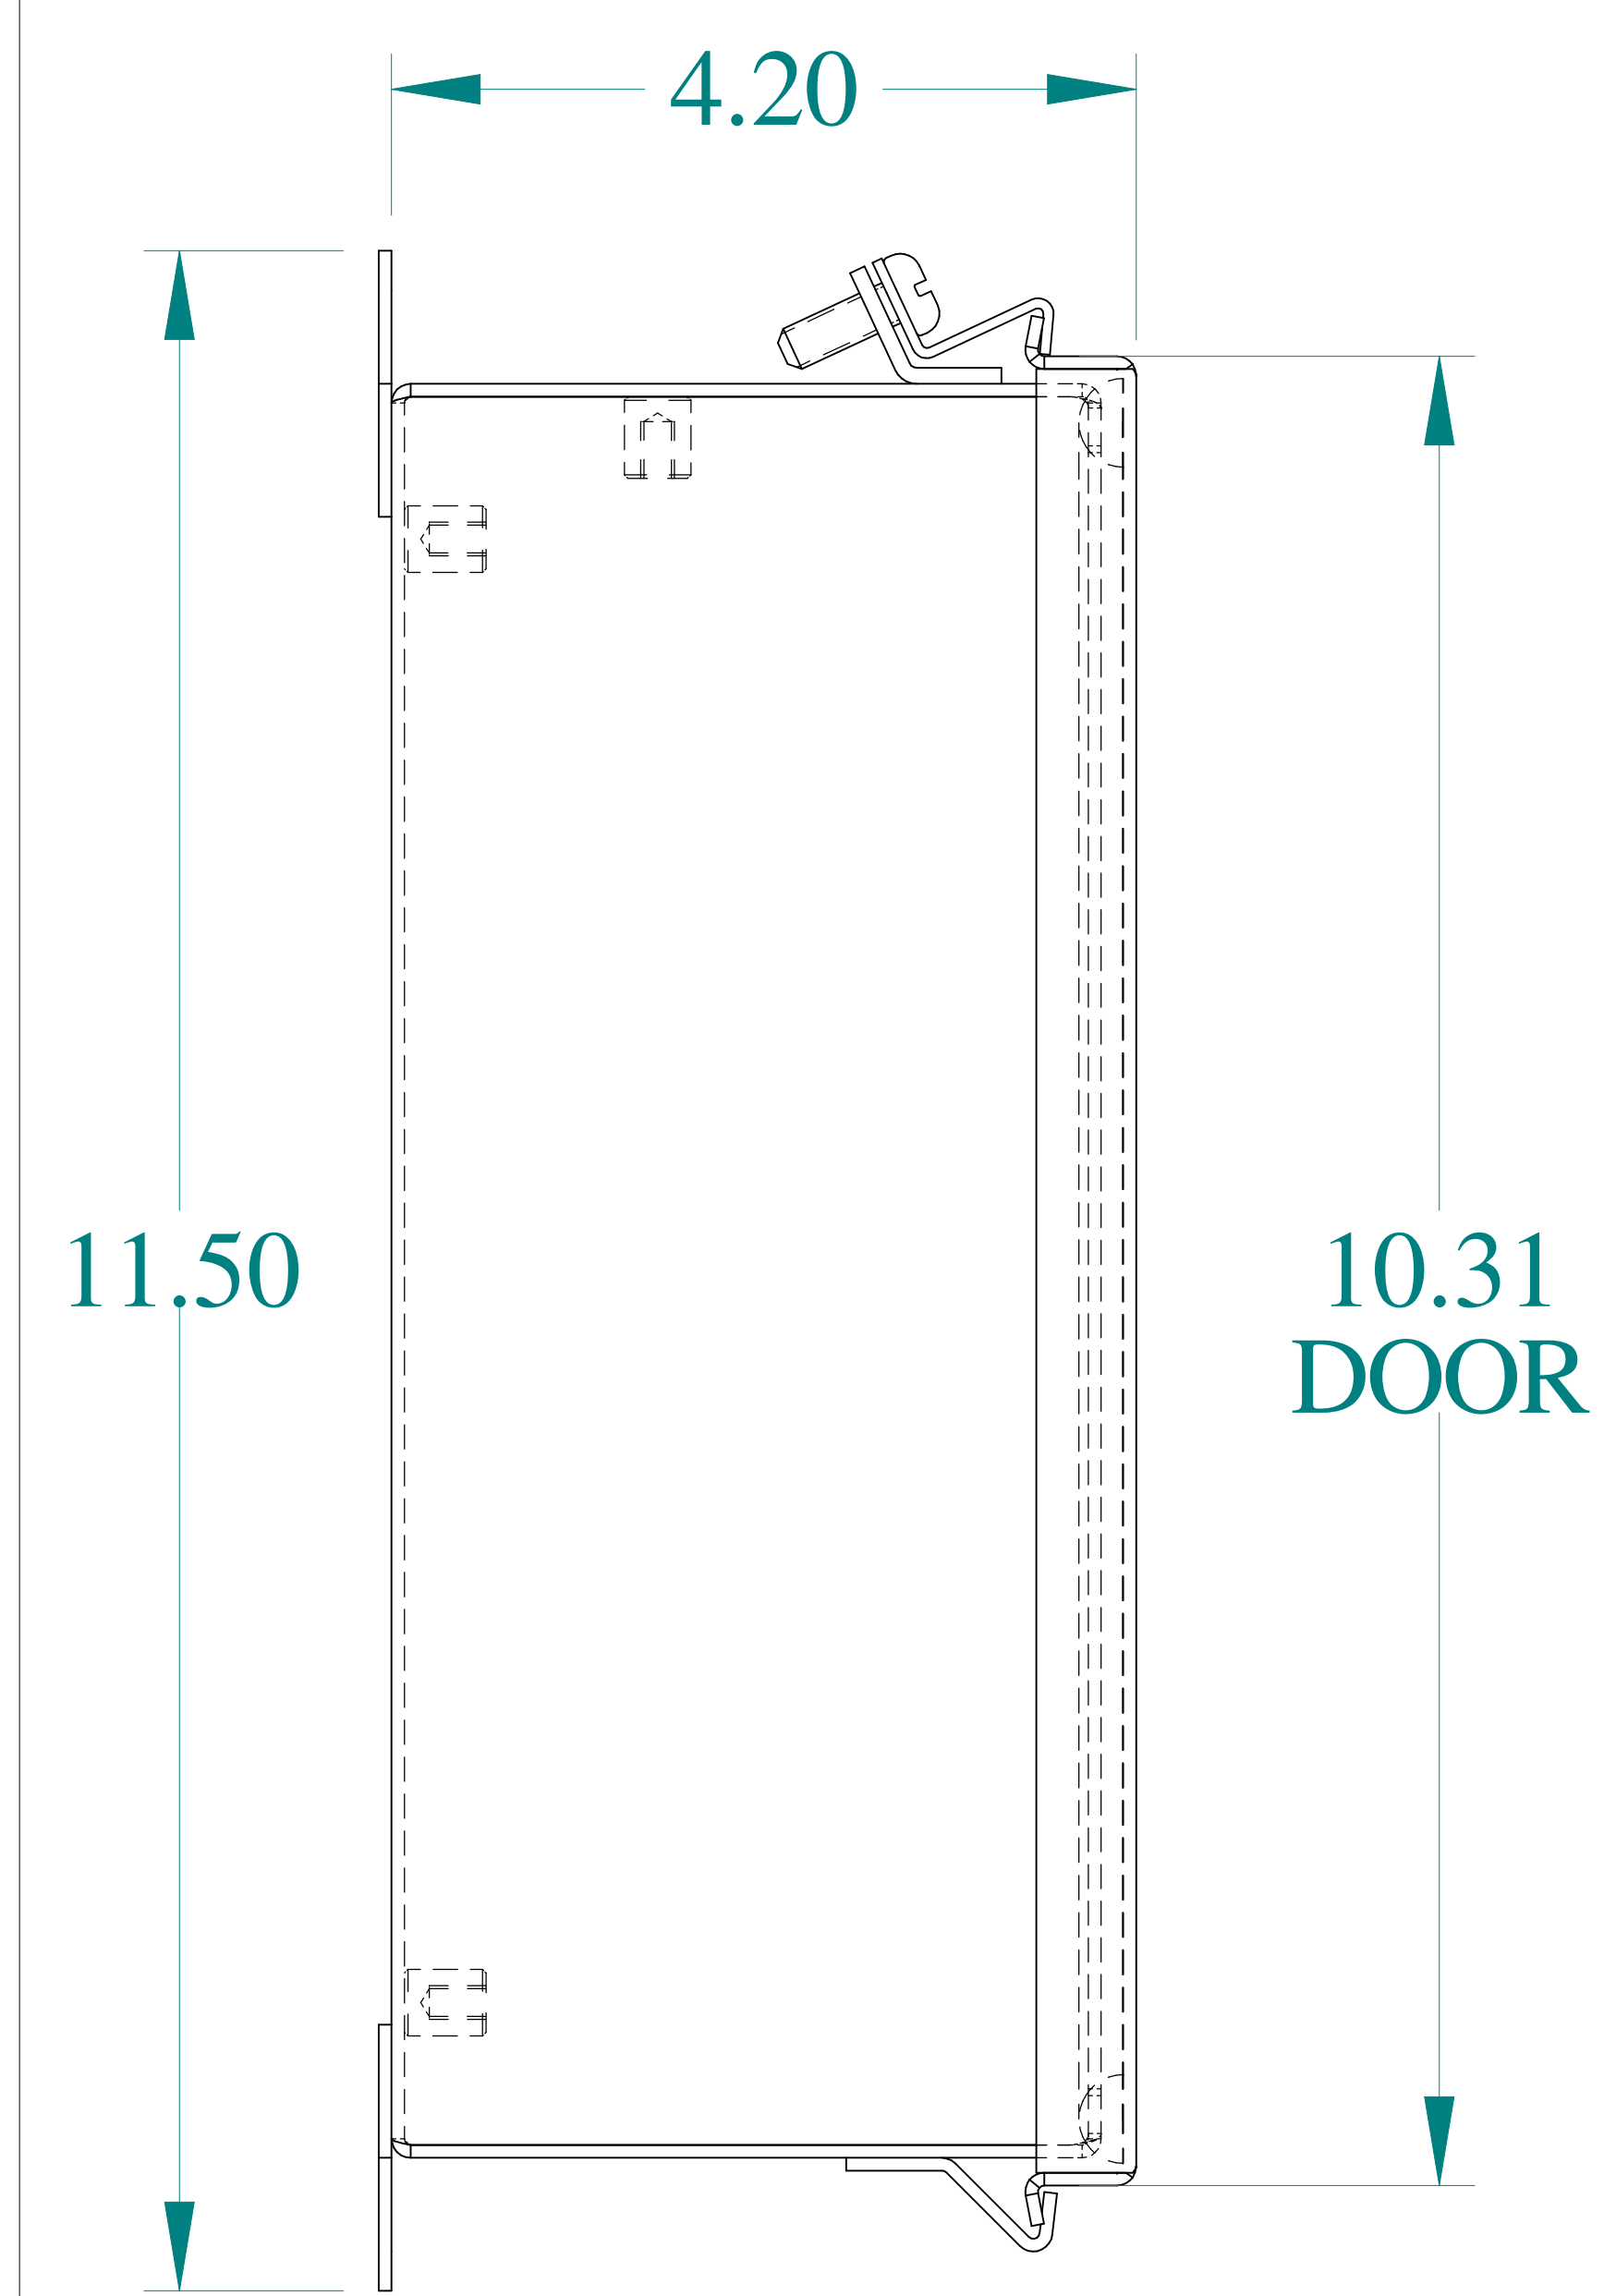

TOP VIEW

ISOMETRIC VIEWS

SIDE VIEW

FRONT VIEW

SIDE VIEW

BACK VIEW

BOTTOM VIEW

Data subject to change without notice.

Part # : HJ1084LP

Date : Nov. 12, 2018

Link: www.hammondmfg.com/HJ1084LP