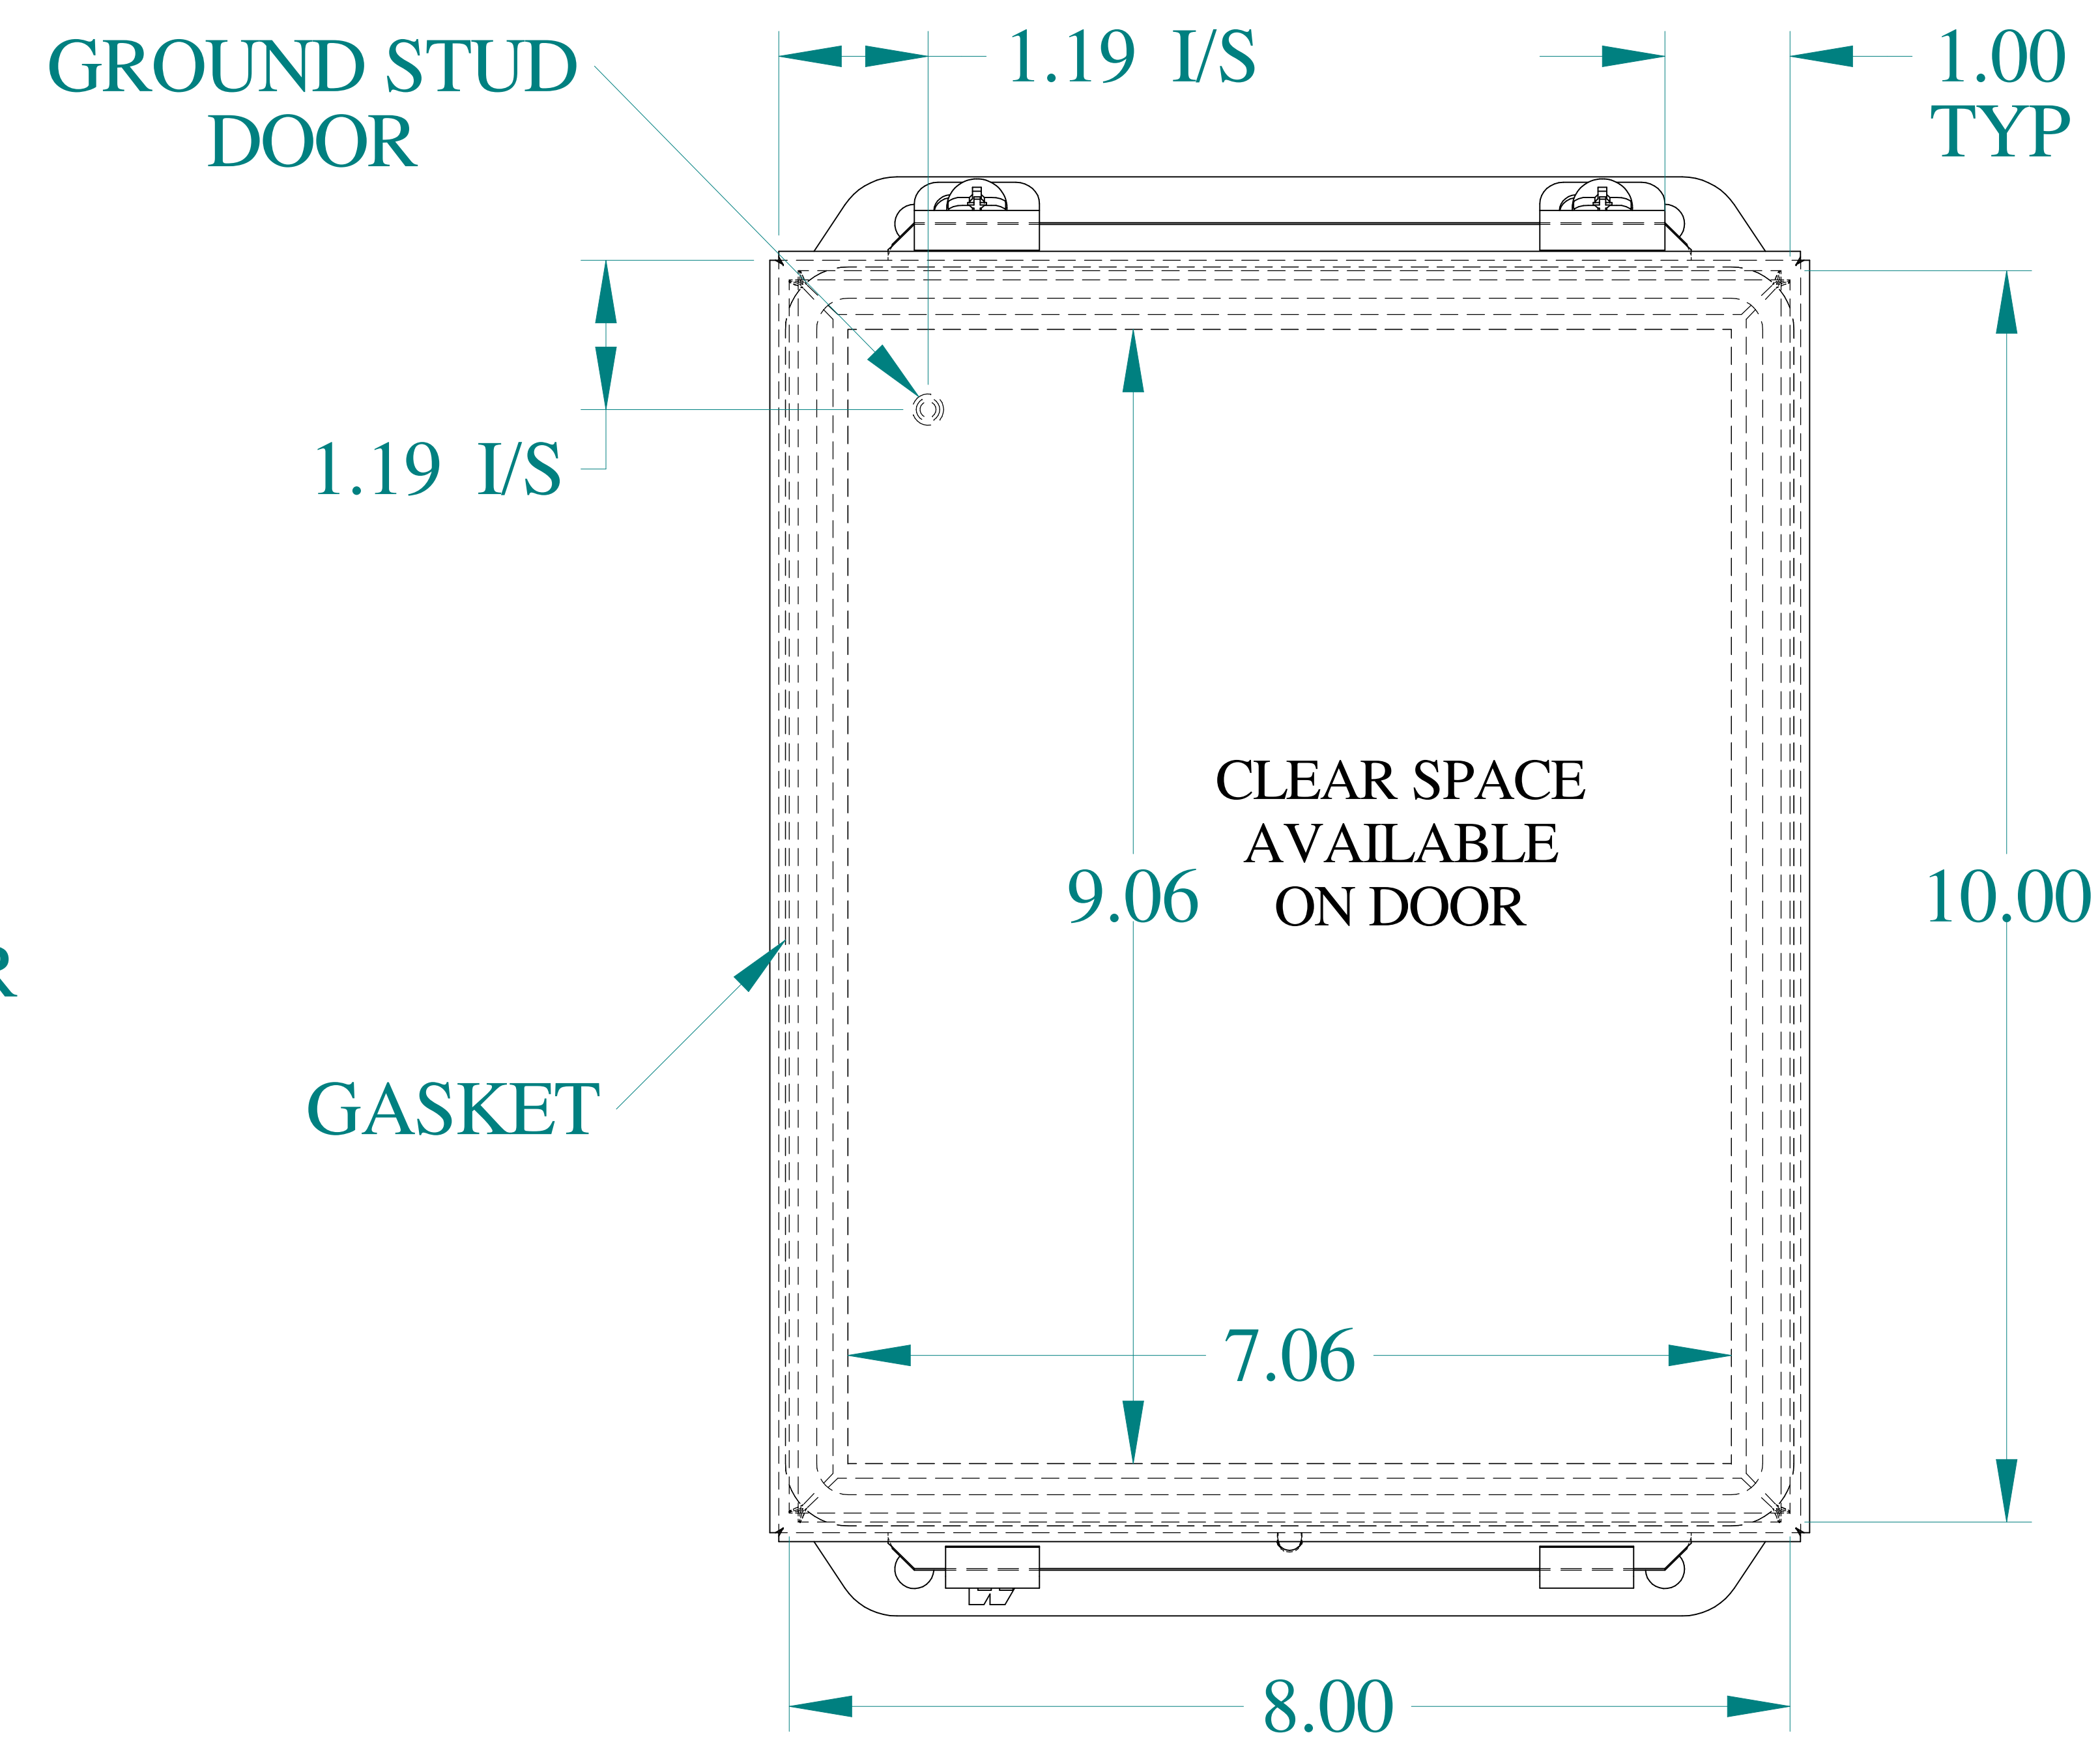

TOP VIEW

ISOMETRIC VIEWS

SIDE VIEW

FRONT VIEW

SIDE VIEW

BACK VIEW

BOTTOM VIEW

Data subject to change without notice.

Part # : HJ1084LP

Date : Nov. 12, 2018

Link: www.hammondmfg.com/HJ1084LP