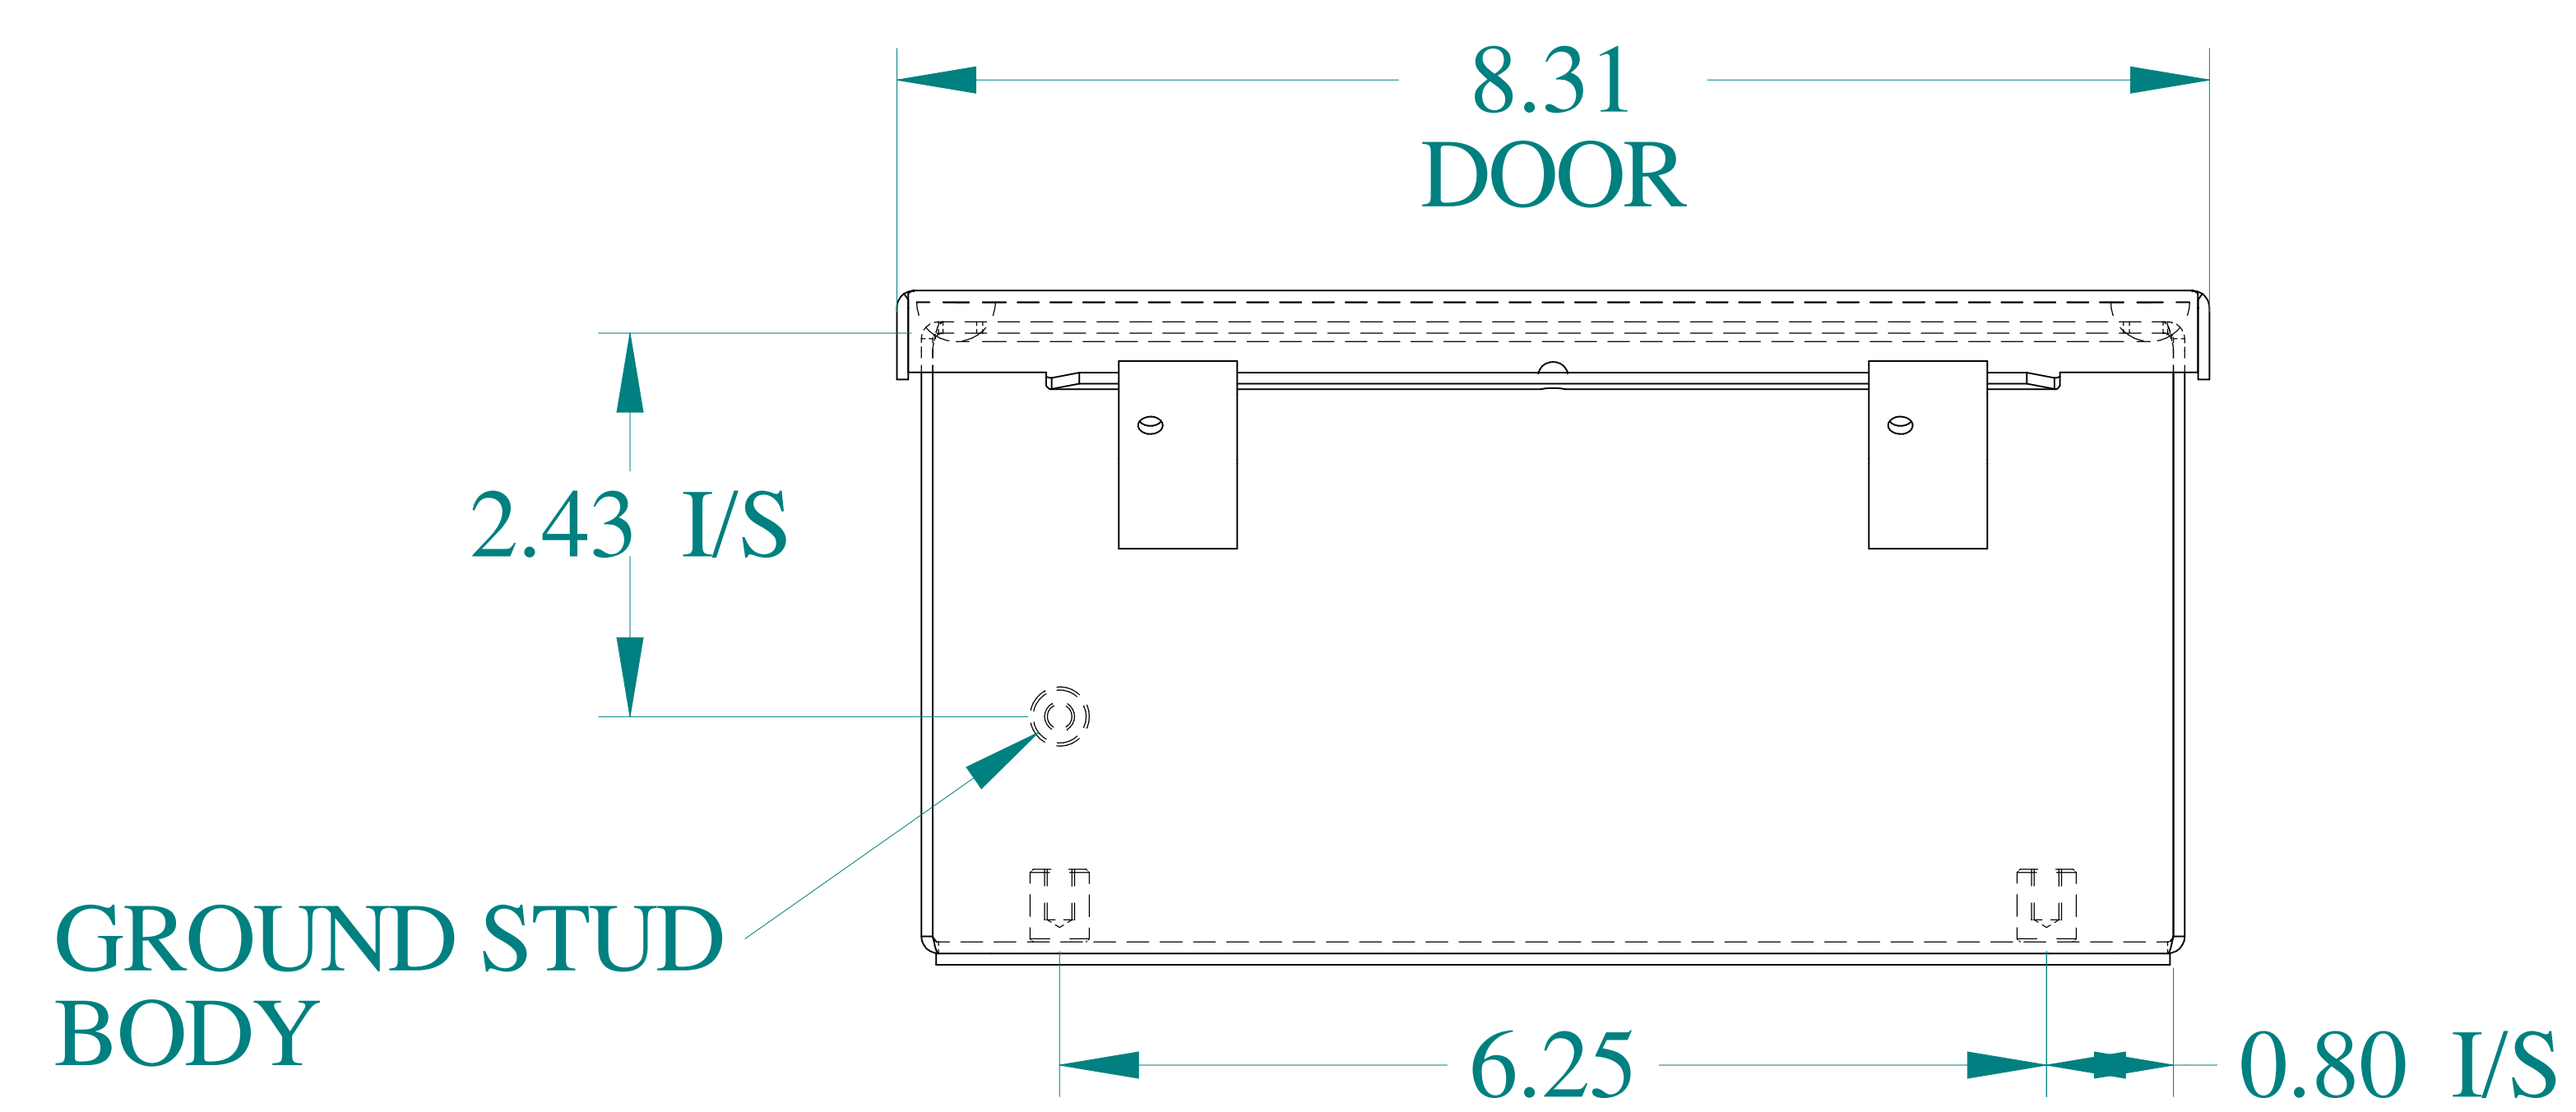

TOP VIEW

ISOMETRIC VIEWS

SIDE VIEW

FRONT VIEW

SIDE VIEW

BACK VIEW

BOTTOM VIEW

Data subject to change without notice.

Part # : HJ1084LP

Date : Nov. 12, 2018

Link: www.hammondmfg.com/HJ1084LP