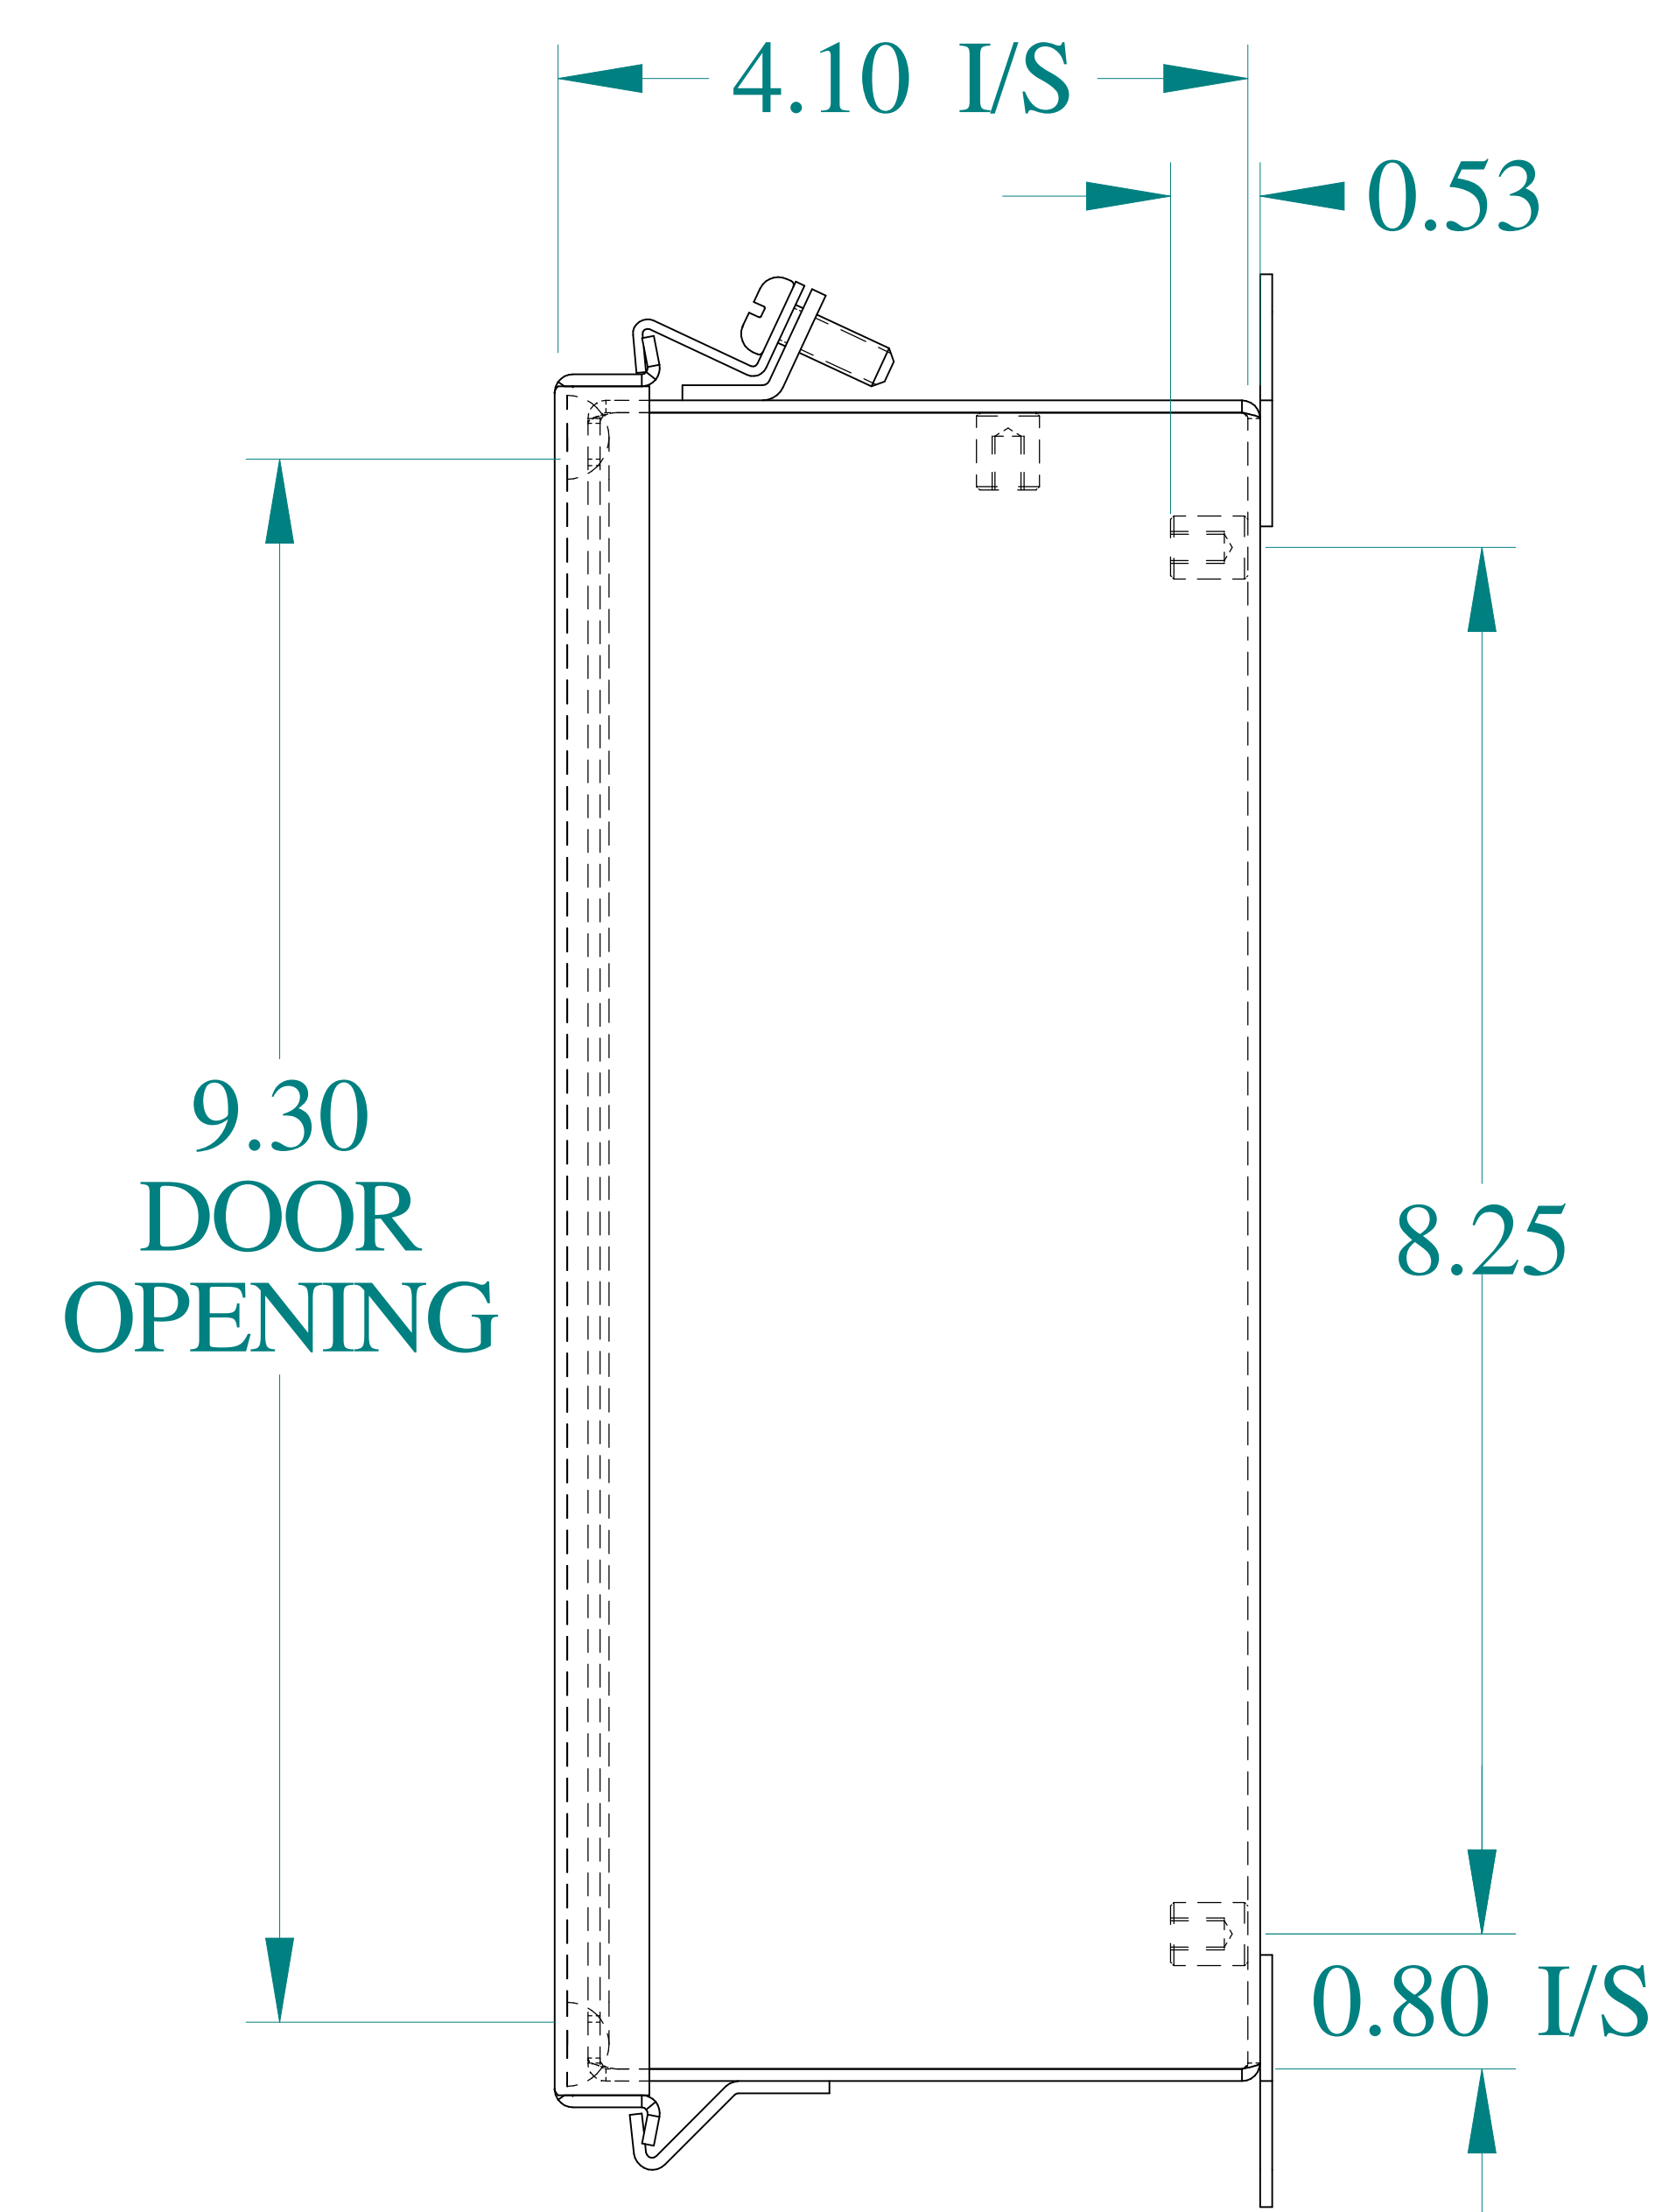

TOP VIEW

ISOMETRIC VIEWS

SIDE VIEW

FRONT VIEW

SIDE VIEW

BACK VIEW

BOTTOM VIEW

Data subject to change without notice.

Part # : HJ1084LP

Date : Nov. 12, 2018

Link: www.hammondmfg.com/HJ1084LP