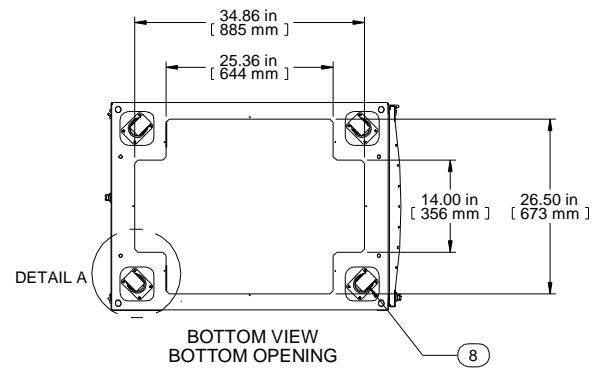

2X  
 $\varnothing$  4.00 X 7.00 INCH  
 KNOCK OUT CABLE ENTRY

4X  
 $\varnothing$  2.25 X 7.50 INCH  
 BRUSHED CABLE ENTRY

Item Number	Title	Quantity
1	H1 - FRAME (31WX45UX42D)	1
2	H1 - CURVED DOOR VENTED (31WX45U)	1
3	H1 - SPLIT DOORS VENTED (31WX45U)	1
4	TOP PANEL - SOLID	1
5	TOP PANEL - BRUSHED CABLE ENTRY	1
6	H1 PANEL RAIL SQ HOLE (PAIR)	2
7	PDU MTG BRKT	1
8	HEAVY DUTY SWIVEL CASTER	4

**PART NUMBERS**  
**H13145U42BK | PAINTED BLACK TEXTURE**

50 Pack of mounting hardware included  
 See Hammond Website for Additional Accessories

**Français**  
 Pour tous les détails sur nos produits, svp veuillez consulter  
 notre site [www.hammondmgf.com](http://www.hammondmgf.com)

Data subject to change without notice. Isometric drawing not to scale.  
 Les données sont sujettes à changement sans préavis.

**HAMMOND MANUFACTURING**  
[www.hammondmgf.com](http://www.hammondmgf.com)