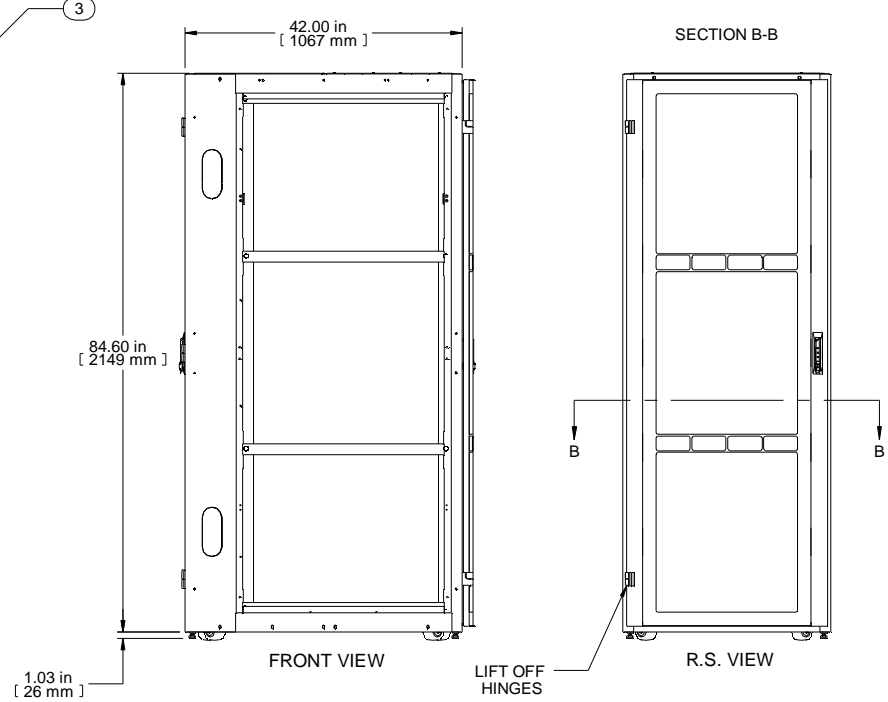

2X  
 $\varnothing$  4.00 X 7.00 INCH  
 KNOCK OUT CABLE ENTRY

4X  
 $\varnothing$  2.25 X 7.50 INCH  
 BRUSHED CABLE ENTRY

Item Number	Title	Quantity
1	H1 - FRAME (31WX45UX42D)	1
2	H1 - CURVED DOOR VENTED (31WX45U)	1
3	H1 - SPLIT DOORS VENTED (31WX45U)	1
4	TOP PANEL - SOLID	1
5	TOP PANEL - BRUSHED CABLE ENTRY	1
6	H1 PANEL RAIL SQ HOLE (PAIR)	2
7	PDU MTG BRKT	1
8	HEAVY DUTY SWIVEL CASTER	4