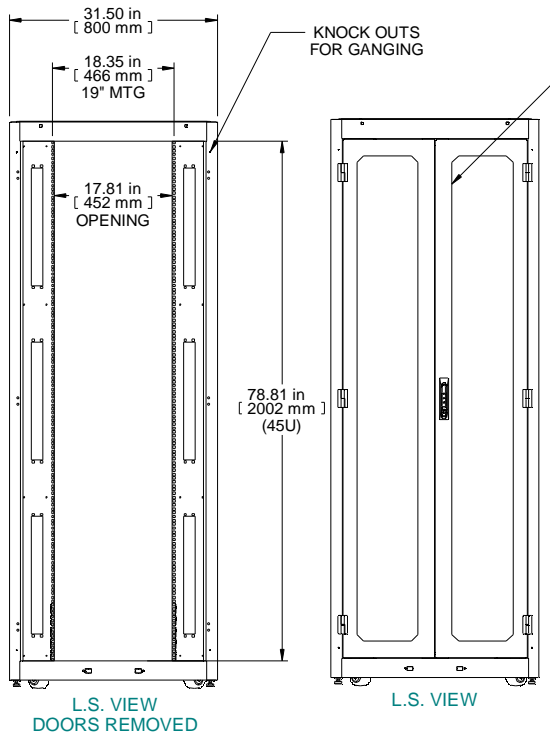

2X  
 $\varnothing$  4.00 X 7.00 INCH  
 KNOCK OUT CABLE ENTRY

4X  
 $\varnothing$  2.25 X 7.50 INCH  
 BRUSHED CABLE ENTRY

Item Number	Title	Quantity
1	H1 - FRAME (31WX45UX42D)	1
2	H1 - CURVED DOOR VENTED (31WX45U)	1
3	H1 - SPLIT DOORS VENTED (31WX45U)	1
4	TOP PANEL - SOLID	1
5	TOP PANEL - BRUSHED CABLE ENTRY	1
6	H1 PANEL RAIL SQ HOLE (PAIR)	2
7	PDU MTG BRKT	1
8	HEAVY DUTY SWIVEL CASTER	4

**PART NUMBERS**  
**H13145U42BK | PAINTED BLACK TEXTURE**

50 Pack of mounting hardware included  
 See Hammond Website for Additional Accessories

**Français**  
 Pour tous les détails sur nos produits, svp veuillez consulter  
 notre site [www.hammondmgf.com](http://www.hammondmgf.com)

Data subject to change without notice. Isometric drawing not to scale.  
 Les données sont sujettes à changement sans préavis.

**HAMMOND MANUFACTURING**  
[www.hammondmgf.com](http://www.hammondmgf.com)