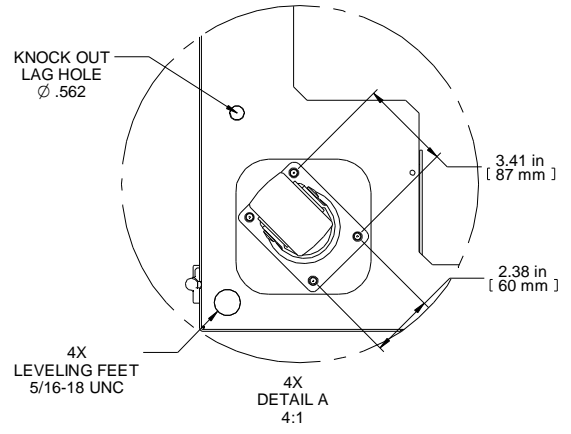

2X  
 $\varnothing$  4.00 X 7.00 INCH  
 KNOCK OUT CABLE ENTRY

4X  
 $\varnothing$  2.25 X 7.50 INCH  
 BRUSHED CABLE ENTRY

Item Number	Title	Quantity
1	H1 - FRAME (31WX45UX42D)	1
2	H1 - CURVED DOOR VENTED (31WX45U)	1
3	H1 - SPLIT DOORS VENTED (31WX45U)	1
4	TOP PANEL - SOLID	1
5	TOP PANEL - BRUSHED CABLE ENTRY	1
6	H1 PANEL RAIL SQ HOLE (PAIR)	2
7	PDU MTG BRKT	1
8	HEAVY DUTY SWIVEL CASTER	4

**PART NUMBERS**  
**H13145U42BK | PAINTED BLACK TEXTURE**

50 Pack of mounting hardware included  
 See Hammond Website for Additional Accessories

**Français**  
 Pour tous les détails sur nos produits, svp veuillez consulter  
 notre site [www.hammondmgf.com](http://www.hammondmgf.com)

Data subject to change without notice. Isometric drawing not to scale.  
 Les données sont sujettes à changement sans préavis.

**HAMMOND MANUFACTURING**  
[www.hammondmgf.com](http://www.hammondmgf.com)