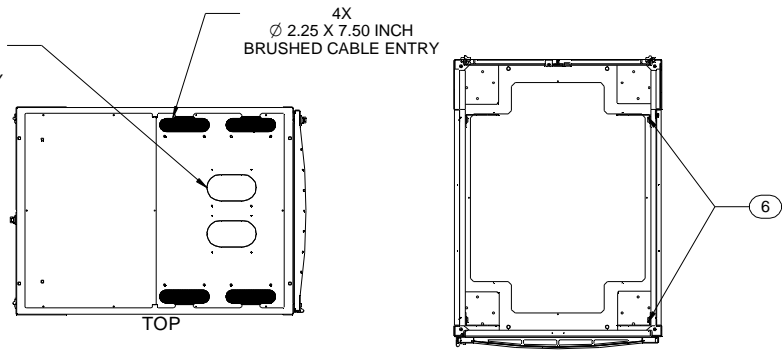

2X  
 $\varnothing$  4.00 X 7.00 INCH  
 KNOCK OUT CABLE ENTRY

4X  
 $\varnothing$  2.25 X 7.50 INCH  
 BRUSHED CABLE ENTRY

Item Number	Title	Quantity
1	H1 - FRAME (31WX45UX42D)	1
2	H1 - CURVED DOOR VENTED (31WX45U)	1
3	H1 - SPLIT DOORS VENTED (31WX45U)	1
4	TOP PANEL - SOLID	1
5	TOP PANEL - BRUSHED CABLE ENTRY	1
6	H1 PANEL RAIL SQ HOLE (PAIR)	2
7	PDU MTG BRKT	1
8	HEAVY DUTY SWIVEL CASTER	4

**PART NUMBERS**  
**H13145U42BK | PAINTED BLACK TEXTURE**

50 Pack of mounting hardware included  
 See Hammond Website for Additional Accessories

**Français**  
 Pour tous les détails sur nos produits, svp veuillez consulter  
 notre site [www.hammondmgf.com](http://www.hammondmgf.com)

Data subject to change without notice. Isometric drawing not to scale.  
 Les données sont sujettes à changement sans préavis.

**HAMMOND MANUFACTURING**  
[www.hammondmgf.com](http://www.hammondmgf.com)