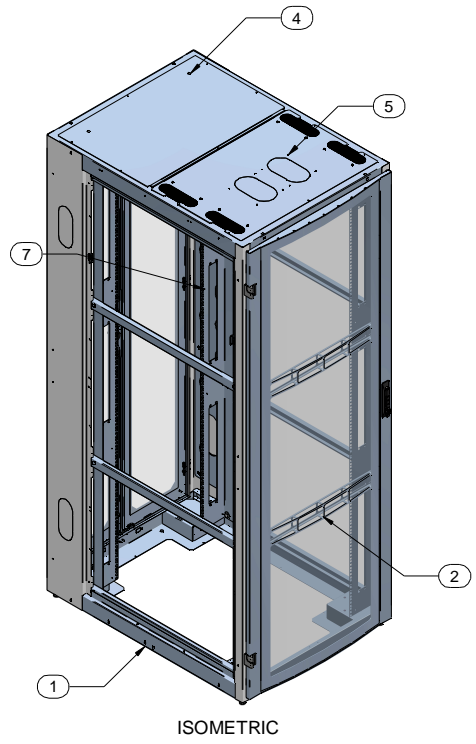

2X  
 $\varnothing$  4.00 X 7.00 INCH  
 KNOCK OUT CABLE ENTRY

4X  
 $\varnothing$  2.25 X 7.50 INCH  
 BRUSHED CABLE ENTRY

Item Number	Title	Quantity
1	H1 - FRAME (31WX45UX42D)	1
2	H1 - CURVED DOOR VENTED (31WX45U)	1
3	H1 - SPLIT DOORS VENTED (31WX45U)	1
4	TOP PANEL - SOLID	1
5	TOP PANEL - BRUSHED CABLE ENTRY	1
6	H1 PANEL RAIL SQ HOLE (PAIR)	2
7	PDU MTG BRKT	1
8	HEAVY DUTY SWIVEL CASTER	4

**PART NUMBERS**  
**H13145U42BK | PAINTED BLACK TEXTURE**

50 Pack of mounting hardware included  
 See Hammond Website for Additional Accessories

**Français**  
 Pour tous les détails sur nos produits, svp veuillez consulter  
 notre site [www.hammondmgf.com](http://www.hammondmgf.com)