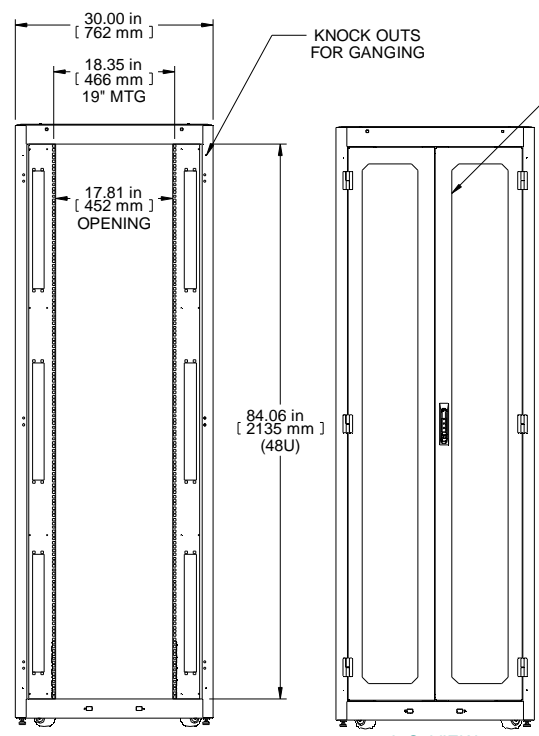

2X  
 $\varnothing$  4.00 X 7.00 INCH  
 KNOCK OUT CABLE ENTRY

4X  
 $\varnothing$  2.25 X 7.50 INCH  
 BRUSHED CABLE ENTRY

Item Number	Title	Quantity
1	H1 - FRAME (30WX48UX42D)	1
2	H1 - CURVED DOOR VENTED (30WX48U)	1
3	H1 - SPLIT DOORS VENTED (30WX48U)	1
4	TOP PANEL - SOLID	1
5	TOP PANEL - BRUSHED CABLE ENTRY	1
6	H1 PANEL RAIL SQ HOLE (PAIR)	2
7	PDU MTG BRKT	1
8	HEAVY DUTY SWIVEL CASTER	4

**PART NUMBERS**  
 H13048U42BK | PAINTED BLACK TEXTURE

50 Pack of mounting hardware included  
 See Hammond Website for Additional Accessories

**Français**  
 Pour tous les détails sur nos produits, svp veuillez consulter notre site [www.hammondmgf.com](http://www.hammondmgf.com)

Data subject to change without notice. Isometric drawing not to scale.  
 Les données sont sujettes à changement sans préavis.

**HAMMOND MANUFACTURING**  
[www.hammondmgf.com](http://www.hammondmgf.com)