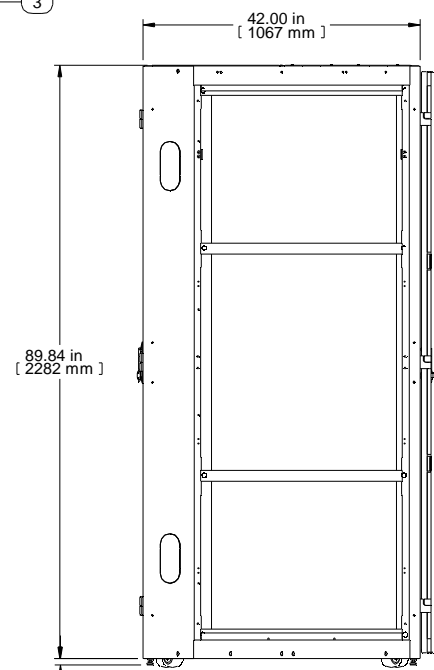

2X  
 $\varnothing$  4.00 X 7.00 INCH  
 KNOCK OUT CABLE ENTRY

4X  
 $\varnothing$  2.25 X 7.50 INCH  
 BRUSHED CABLE ENTRY

Item Number	Title	Quantity
1	H1 - FRAME (30WX48UX42D)	1
2	H1 - CURVED DOOR VENTED (30WX48U)	1
3	H1 - SPLIT DOORS VENTED (30WX48U)	1
4	TOP PANEL - SOLID	1
5	TOP PANEL - BRUSHED CABLE ENTRY	1
6	H1 PANEL RAIL SQ HOLE (PAIR)	2
7	PDU MTG BRKT	1
8	HEAVY DUTY SWIVEL CASTER	4

**PART NUMBERS**  
 H13048U42BK | PAINTED BLACK TEXTURE

50 Pack of mounting hardware included  
 See Hammond Website for Additional Accessories

**Français**  
 Pour tous les détails sur nos produits, svp veuillez consulter notre site [www.hammondmgf.com](http://www.hammondmgf.com)

Data subject to change without notice. Isometric drawing not to scale.  
 Les données sont sujettes à changement sans préavis.

**HAMMOND MANUFACTURING**  
[www.hammondmgf.com](http://www.hammondmgf.com)