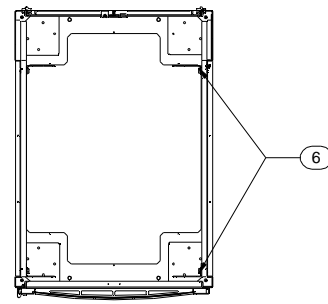

2X  
 $\varnothing$  4.00 X 7.00 INCH  
 KNOCK OUT CABLE ENTRY

4X  
 $\varnothing$  2.25 X 7.50 INCH  
 BRUSHED CABLE ENTRY

Item Number	Title	Quantity
1	H1 - FRAME (30WX48UX42D)	1
2	H1 - CURVED DOOR VENTED (30WX48U)	1
3	H1 - SPLIT DOORS VENTED (30WX48U)	1
4	TOP PANEL - SOLID	1
5	TOP PANEL - BRUSHED CABLE ENTRY	1
6	H1 PANEL RAIL SQ HOLE (PAIR)	2
7	PDU MTG BRKT	1
8	HEAVY DUTY SWIVEL CASTER	4

Data subject to change without notice. Isometric drawing not to scale.  
 Les données sont sujettes à changement sans préavis.

**HAMMOND MANUFACTURING**  
[www.hammondmgf.com](http://www.hammondmgf.com)