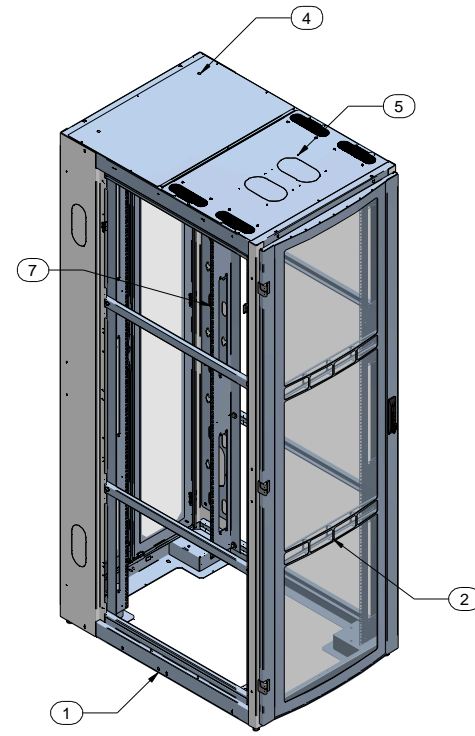

2X  
 $\varnothing$  4.00 X 7.00 INCH  
 KNOCK OUT CABLE ENTRY

4X  
 $\varnothing$  2.25 X 7.50 INCH  
 BRUSHED CABLE ENTRY

Item Number	Title	Quantity
1	H1 - FRAME (30WX48UX42D)	1
2	H1 - CURVED DOOR VENTED (30WX48U)	1
3	H1 - SPLIT DOORS VENTED (30WX48U)	1
4	TOP PANEL - SOLID	1
5	TOP PANEL - BRUSHED CABLE ENTRY	1
6	H1 PANEL RAIL SQ HOLE (PAIR)	2
7	PDU MTG BRKT	1
8	HEAVY DUTY SWIVEL CASTER	4

**PART NUMBERS**  
 H13048U42BK | PAINTED BLACK TEXTURE

50 Pack of mounting hardware included  
 See Hammond Website for Additional Accessories

**Français**  
 Pour tous les détails sur nos produits, svp veuillez consulter notre site [www.hammondmgf.com](http://www.hammondmgf.com)