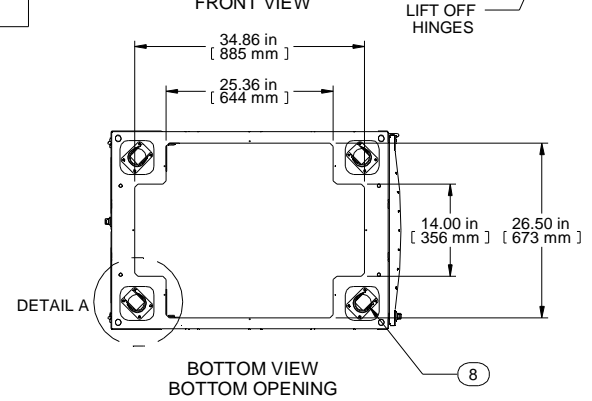

2X  
 $\varnothing$  4.00 X 7.00 INCH  
 KNOCK OUT CABLE ENTRY

4X  
 $\varnothing$  2.25 X 7.50 INCH  
 BRUSHED CABLE ENTRY

Item Number	Title	Quantity
1	H1 - FRAME (30WX48UX42D)	1
2	H1 - CURVED DOOR VENTED (30WX48U)	1
3	H1 - SPLIT DOORS VENTED (30WX48U)	1
4	TOP PANEL - SOLID	1
5	TOP PANEL - BRUSHED CABLE ENTRY	1
6	H1 PANEL RAIL SQ HOLE (PAIR)	2
7	PDU MTG BRKT	1
8	HEAVY DUTY SWIVEL CASTER	4

**PART NUMBERS**  
 H13048U42BK | PAINTED BLACK TEXTURE

50 Pack of mounting hardware included  
 See Hammond Website for Additional Accessories

**Français**  
 Pour tous les détails sur nos produits, svp veuillez consulter notre site [www.hammondmgf.com](http://www.hammondmgf.com)

Data subject to change without notice. Isometric drawing not to scale.  
 Les données sont sujettes à changement sans préavis.

**HAMMOND MANUFACTURING**  
[www.hammondmgf.com](http://www.hammondmgf.com)