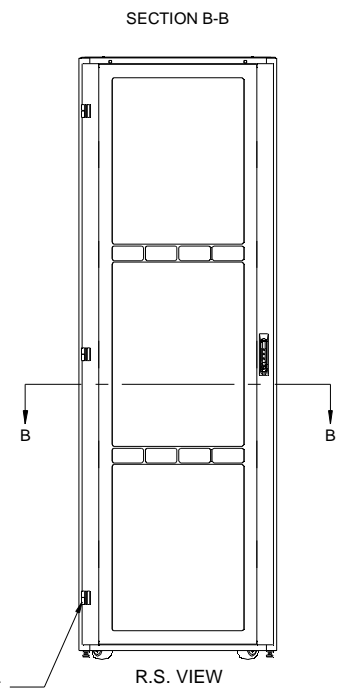

2X  
 $\varnothing$  4.00 X 7.00 INCH  
 KNOCK OUT CABLE ENTRY

4X  
 $\varnothing$  2.25 X 7.50 INCH  
 BRUSHED CABLE ENTRY

Item Number	Title	Quantity
1	H1 - FRAME (30WX48UX42D)	1
2	H1 - CURVED DOOR VENTED (30WX48U)	1
3	H1 - SPLIT DOORS VENTED (30WX48U)	1
4	TOP PANEL - SOLID	1
5	TOP PANEL - BRUSHED CABLE ENTRY	1
6	H1 PANEL RAIL SQ HOLE (PAIR)	2
7	PDU MTG BRKT	1
8	HEAVY DUTY SWIVEL CASTER	4

**PART NUMBERS**  
 H13048U42BK | PAINTED BLACK TEXTURE

50 Pack of mounting hardware included  
 See Hammond Website for Additional Accessories

**Français**  
 Pour tous les détails sur nos produits, svp veuillez consulter notre site [www.hammondmgf.com](http://www.hammondmgf.com)

Data subject to change without notice. Isometric drawing not to scale.  
 Les données sont sujettes à changement sans préavis.

**HAMMOND MANUFACTURING**  
[www.hammondmgf.com](http://www.hammondmgf.com)