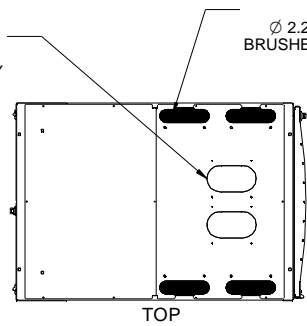

2X  
 $\varnothing$  4.00 X 7.00 INCH  
 KNOCK OUT CABLE ENTRY

4X  
 $\varnothing$  2.25 X 7.50 INCH  
 BRUSHED CABLE ENTRY

Item Number	Title	Quantity
1	H1 - FRAME (30WX48UX42D)	1
2	H1 - CURVED DOOR VENTED (30WX48U)	1
3	H1 - SPLIT DOORS VENTED (30WX48U)	1
4	TOP PANEL - SOLID	1
5	TOP PANEL - BRUSHED CABLE ENTRY	1
6	H1 PANEL RAIL SQ HOLE (PAIR)	2
7	PDU MTG BRKT	1
8	HEAVY DUTY SWIVEL CASTER	4

**PART NUMBERS**  
 H13048U42BK | PAINTED BLACK TEXTURE

50 Pack of mounting hardware included  
 See Hammond Website for Additional Accessories

**Français**  
 Pour tous les détails sur nos produits, svp veuillez consulter notre site [www.hammondmgf.com](http://www.hammondmgf.com)

Data subject to change without notice. Isometric drawing not to scale.  
 Les données sont sujettes à changement sans préavis.

**HAMMOND MANUFACTURING**  
[www.hammondmgf.com](http://www.hammondmgf.com)