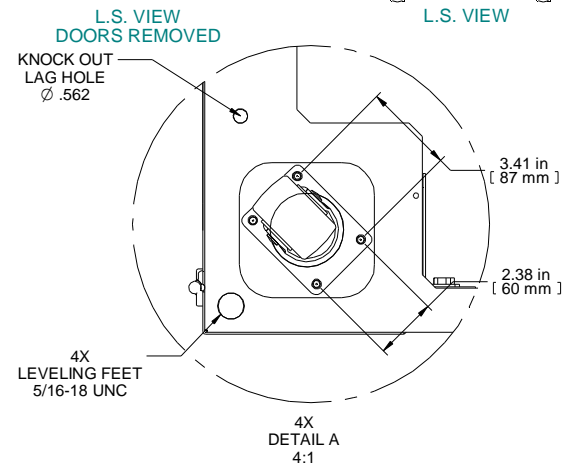

2X  
 $\varnothing$  4.00 X 7.00 INCH  
 KNOCK OUT CABLE ENTRY

4X  
 $\varnothing$  2.25 X 7.50 INCH  
 BRUSHED CABLE ENTRY

Item Number	Title	Quantity
1	H1 - FRAME (30WX48UX42D)	1
2	H1 - CURVED DOOR VENTED (30WX48U)	1
3	H1 - SPLIT DOORS VENTED (30WX48U)	1
4	TOP PANEL - SOLID	1
5	TOP PANEL - BRUSHED CABLE ENTRY	1
6	H1 PANEL RAIL SQ HOLE (PAIR)	2
7	PDU MTG BRKT	1
8	HEAVY DUTY SWIVEL CASTER	4

**PART NUMBERS**  
 H13048U42BK | PAINTED BLACK TEXTURE

50 Pack of mounting hardware included  
 See Hammond Website for Additional Accessories

**Français**  
 Pour tous les détails sur nos produits, svp veuillez consulter notre site [www.hammondmgf.com](http://www.hammondmgf.com)

Data subject to change without notice. Isometric drawing not to scale.  
 Les données sont sujettes à changement sans préavis.

**HAMMOND MANUFACTURING**  
[www.hammondmgf.com](http://www.hammondmgf.com)